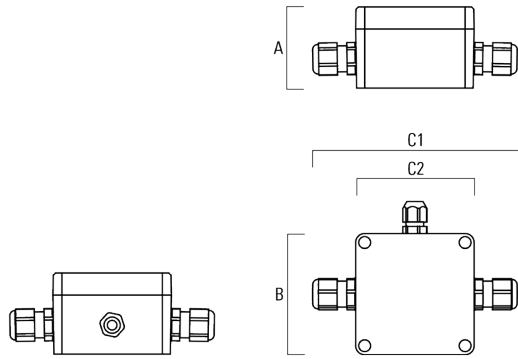

we-ef

Optical Accessories

Linear spread lens

Description	Part ID	C1
IO-180-FLC201-LED	139-2453	41.8

Honeycomb louvre

Description	Part ID	C1
IW-FLC201-LED - [EE][EES]	139-2454	48

Glare shield

Fagerhult Lighting Ltd

Snoot

Description	Part ID	A	C1
ET-FLC201-LED	139-2456	60	75

Fagerhult Lighting Ltd

33-34 Dolben Street, SE1 0UQ London, United Kingdom

<https://we-ef.com/uk>

Subject to technical changes and errors. - Generated on 23/10/2024

Mounting Accessories

Junction box

Description	Part ID	A	B	C1	C2
JB200 R82 Junction box	139-2590	55	82	140	80

Electrical Accessories

Gear box

Description	Part ID	A	B	C1	C2
GB200 R200x120 gear box (medium) TW	139-2632	75	120	229	200