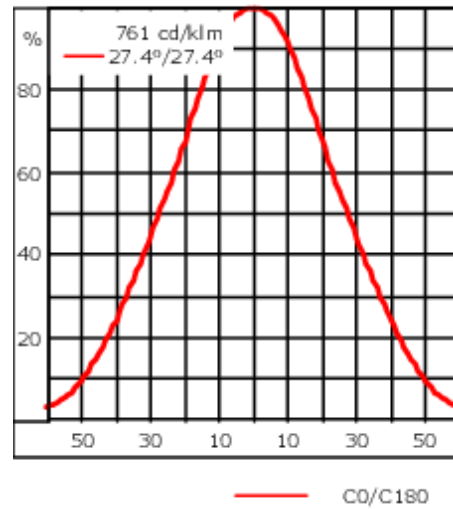

139-2450

FLC201-TW LED

we-ef

Specifications

Material description

Body	Marine-grade, die-cast aluminium alloy
Lens	Safety glass lens
Colours	RAL9004 Signal black RAL9006 White aluminium RAL9007 Grey aluminium RAL7016 Anthracite grey RAL9016 Traffic white
Gasket	Silicone CCG® Controlled Compression Gasket
Fasteners	PCS Polymer Coated Stainless Steel Hardware
Ingress protection	IP66
Impact resistance	IK07
Corrosion resistance	5CE
Windage	0.065 ft²

Electrical description

Power supply	220-240V / 50-60 Hz
Driver / Ballast	DALI
Power factor	> 0.9

Fagerhult Lighting Ltd

33-34 Dolben Street, SE1 0UQ London, United Kingdom

<https://we-ef.com/uk>

Subject to technical changes and errors. - Generated on 23/11/2024