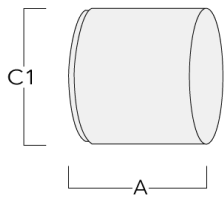

Fagerhult Lighting Ltd

33-34 Dolben Street, SE1 0UQ London, United Kingdom

<https://we-ef.com/uk>

Subject to technical changes and errors. - Generated on 23/10/2024