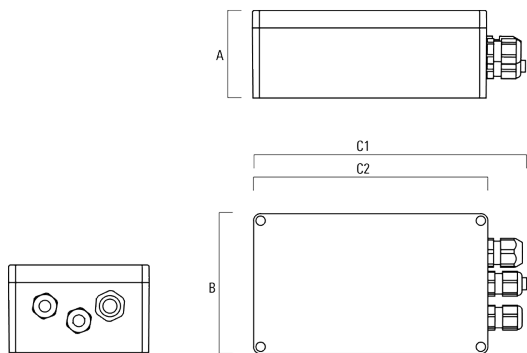

GB200 R230x140 gear box (large) SP10 TW	139-2633	95	140	255	230