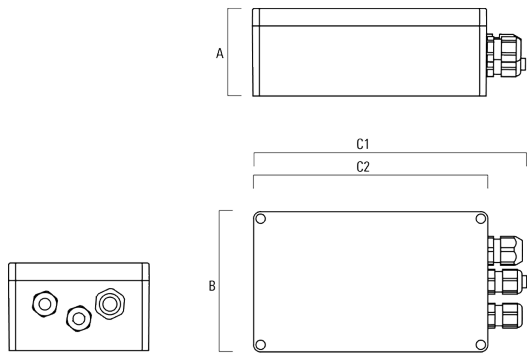

Mounting Accessories

Junction box

Description	Part ID	A	B	C1	C2
JB200 R82 Junction box	139-2590	55	82	140	80

Electrical Accessories

Gear box

Description	Part ID	A	B	C1	C2
GB200 R200x120 gear box (medium) TW	139-2632	75	120	229	200