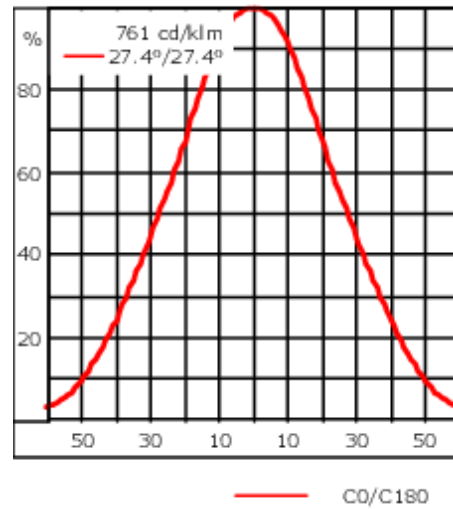

Flux lumineux nominal (lm)

LED Lumen	420
Total Lumen	420
Tj	85

Rated lumens (lm)

LED Lumen	317.8
Total Lumen	317.8
Ta	25

139-2450

FLC201-TW LED

we-ef

Spécifications