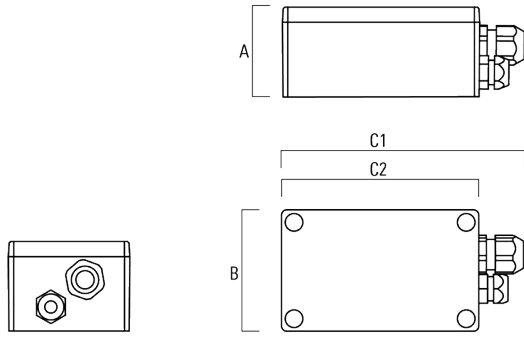

FLC201-TW LED TUNABLE WHITE

Description	Part ID	A	B	C1	C2
FLC201_210 Tunable White Gear Box	139-6978	3	4.7	9	7.9

WE-EF LIGHTING USA, LLC

410-D Keystone Drive, 15086 Warrendale, PA 15086 - Phone: +1 724 742 0030
customersupport.usa@we-ef.com - <https://we-ef.com/us>
Subject to technical changes and errors. - Generated on 11/23/2024