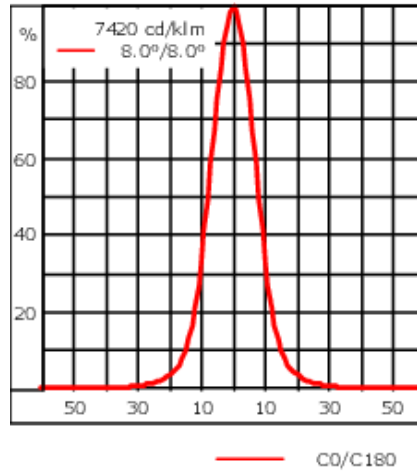

139-2452

we-ef

FLC201-TW LED TUNABLE WHITE

Specifications

Material description

Body	Marine-grade, die-cast aluminium alloy
Lens	Safety glass lens
Colors	RAL9004 Black RAL9007 Grey Metallic RAL9016 White RAL8019 Dark Bronze
Gasket	Silicone CCG® Controlled Compression Gasket
Fasteners	PCS Polymer Coated Stainless Steel Hardware
Ingress protection	IP66
Impact resistance	IK07
Corrosion resistance	5CE
Windage	0.065

Electrical description

Driver / Ballast	120-277V DMX
Power factor	> 0.9

WE-EF LIGHTING USA, LLC

410-D Keystone Drive, 15086 Warrendale, PA 15086 - Phone: +1 724 742 0030

customersupport.usa@we-ef.com - <https://we-ef.com/us>

Subject to technical changes and errors. - Generated on 10/23/2024