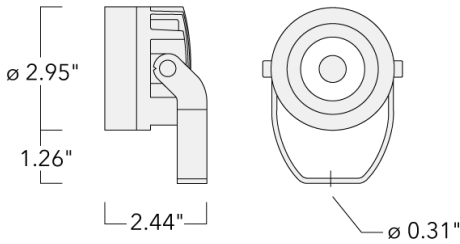

139-2452

we-ef

FLC201-TW LED TUNABLE WHITE

Specifications

Material description

Body	Marine-grade, die-cast aluminium alloy
Lens	Safety glass lens
Colors	 RAL9004 Black RAL9007 Grey Metallic RAL9016 White RAL8019 Dark Bronze
Gasket	Silicone CCG® Controlled Compression Gasket
Fasteners	PCS Polymer Coated Stainless Steel Hardware
Ingress protection	IP66
Impact resistance	IK07
Corrosion resistance	5CE
Windage	0.065

Electrical description

Driver / Ballast	120-277V DMX
Power factor	> 0.9

WE-EF LIGHTING USA, LLC

410-D Keystone Drive, 15086 Warrendale, PA 15086 - Phone: +1 724 742 0030
customersupport.usa@we-ef.com - <https://we-ef.com/us>
Subject to technical changes and errors. - Generated on 11/23/2024