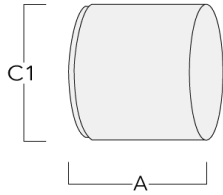

139-2452

we-ef

FLC201-TW LED TUNABLE WHITE

Description	Part ID	A	C1	Weight (lb)
ET-FLC201-LED	139-2456	60	75	0.37

WE-EF LIGHTING USA, LLC

410-D Keystone Drive, 15086 Warrendale, PA 15086 - Phone: +1 724 742 0030

customersupport.usa@we-ef.com - <https://we-ef.com/us>

Subject to technical changes and errors. - Generated on 10/23/2024