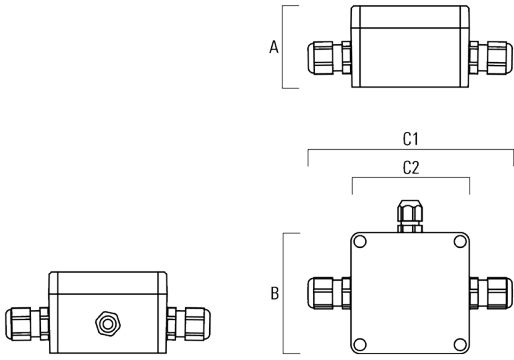

139-2452

we-ef

FLC201-TW LED TUNABLE WHITE

Honeycomb louvre

Description	Part ID	C1
IW-FLC201-LED	139-2454	48

Glare shield

Description	Part ID	A	C1	Weight (lb)
ES-FLC201-LED	139-2455	59.5	75	0.24

WE-EF LIGHTING USA, LLC

we-ef

FLC201-TW LED TUNABLE WHITE

Snoot

Description	Part ID	A	C1	Weight (lb)
ET-FLC201-LED	139-2456	60	75	0.37

WE-EF LIGHTING USA, LLC

410-D Keystone Drive, 15086 Warrendale, PA 15086 - Phone: +1 724 742 0030
customersupport.usa@we-ef.com - <https://we-ef.com/us>
Subject to technical changes and errors. - Generated on 11/23/2024

Mounting Accessories

Junction box

Description	Part ID	A	B	C1	C2
JB200 R82 Junction box	139-2590	2.17	3.23	5.51	3.15

FLC201-TW LED TUNABLE WHITE

Electrical Accessories

Gear box

Description	Part ID	A	B	C1	C2
GB200 R200x120 gear box (medium)TW	139-2632	75	120	229	200