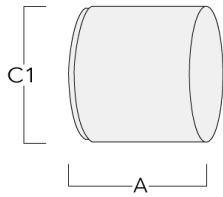

139-2452

we-ef

FLC201-TW LED TUNABLE WHITE

Snoot

Description	Part ID	A	C1	Weight (lb)
ET-FLC201-LED	139-2456	60	75	0.37

WE-EF LIGHTING USA, LLC

410-D Keystone Drive, 15086 Warrendale, PA 15086 - Phone: +1 724 742 0030
customersupport.usa@we-ef.com - <https://we-ef.com/us>
Subject to technical changes and errors. - Generated on 11/23/2024