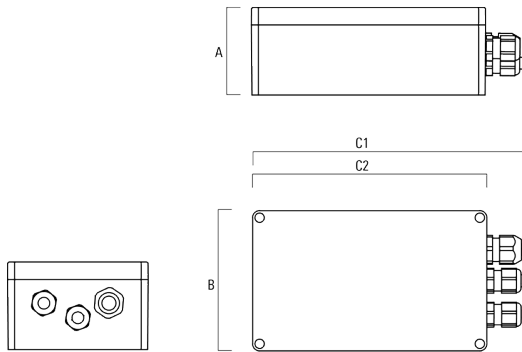

FLC201-TW LED TUNABLE WHITE

Electrical Accessories

Gear box

Description	Part ID	A	B	C1	C2
GB200 R200x120 gear box (medium)TW	139-2632	75	120	229	200

GB200 R230x140 gear box (large) SP10 TW	139-2633	95	140	255	230