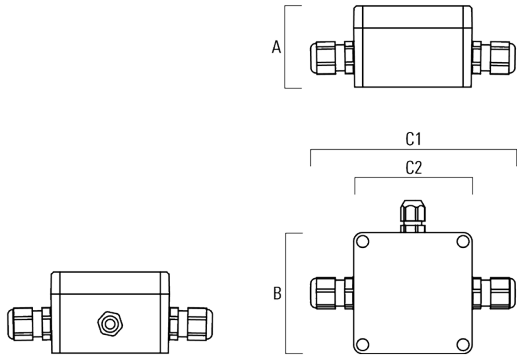

139-2452

we-ef

FLC201-TW LED TUNABLE WHITE

Mounting Accessories

Junction box

Description	Part ID	A	B	C1	C2
JB200 R82 Junction box	139-2590	2.17	3.23	5.51	3.15

WE-EF LIGHTING USA, LLC

410-D Keystone Drive, 15086 Warrendale, PA 15086 - Phone: +1 724 742 0030

customersupport.usa@we-ef.com - <https://we-ef.com/us>

Subject to technical changes and errors. - Generated on 10/23/2024