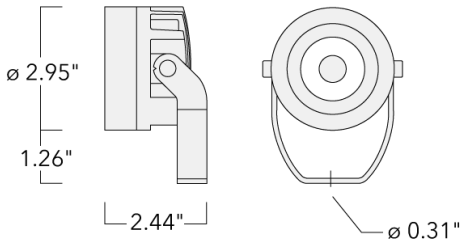

139-2452

we-ef

FLC201-TW LED TUNABLE WHITE

Specifications

Material description

Body	Marine-grade, die-cast aluminium alloy
Lens	Safety glass lens
Colors	RAL9004 Black RAL9007 Grey Metallic RAL9016 White RAL8019 Dark Bronze
Gasket	Silicone CCG® Controlled Compression Gasket
Fasteners	PCS Polymer Coated Stainless Steel Hardware
Ingress protection	IP66
Impact resistance	IK07
Corrosion resistance	5CE
Windage	0.065

Electrical description

Driver / Ballast	120-277V DMX
Power factor	> 0.9

WE-EF LIGHTING USA, LLC

410-D Keystone Drive, 15086 Warrendale, PA 15086 - Phone: +1 724 742 0030

customersupport.usa@we-ef.com - <https://we-ef.com/us>

Subject to technical changes and errors. - Generated on 10/23/2024