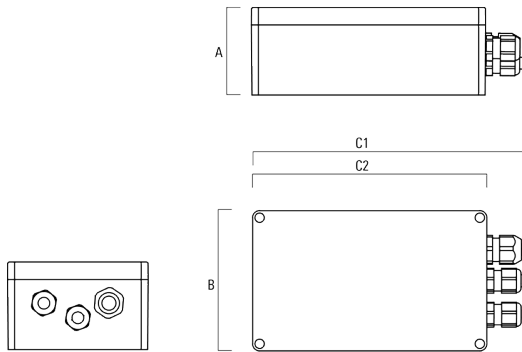

WE-EF LIGHTING USA, LLC

410-D Keystone Drive, 15086 Warrendale, PA 15086 - Phone: +1 724 742 0030

customersupport.usa@we-ef.com - <https://we-ef.com/us>

Subject to technical changes and errors. - Generated on 10/23/2024