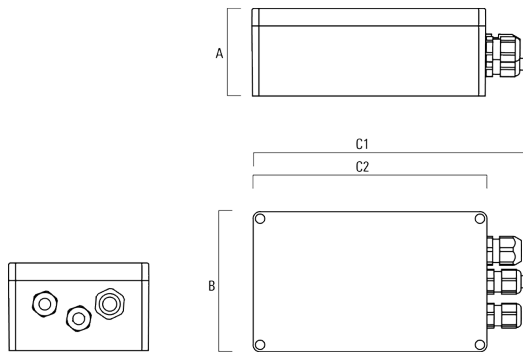

Mounting Accessories

Junction box

Description	Part ID	A	B	C1	C2
JB200 R82 Junction box	139-2590	2.17	3.23	5.51	3.15

FLC201-TW LED TUNABLE WHITE

Electrical Accessories

Gear box

Description	Part ID	A	B	C1	C2
GB200 R200x120 gear box (medium)TW	139-2632	75	120	229	200