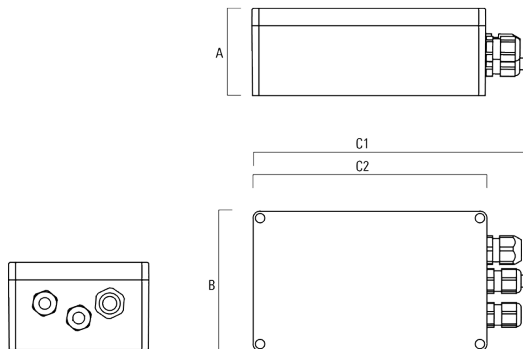

WE-EF LIGHTING USA, LLC

410-D Keystone Drive, 15086 Warrendale, PA 15086 - Phone: +1 724 742 0030
customersupport.usa@we-ef.com - <https://we-ef.com/us>
Subject to technical changes and errors. - Generated on 11/23/2024