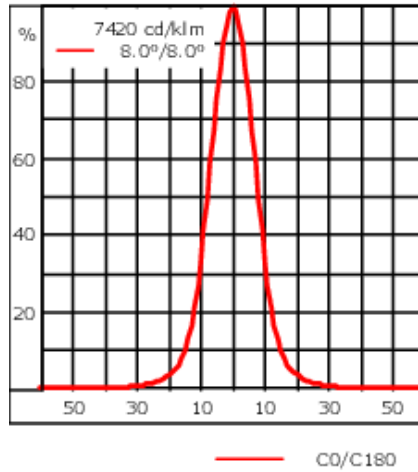

139-2452

we-ef

FLC201-TW LED TUNABLE WHITE

Specifications

Material description

Body	Marine-grade, die-cast aluminium alloy
Lens	Safety glass lens
Colors	 RAL9004 Black RAL9007 Grey Metallic RAL9016 White RAL8019 Dark Bronze
Gasket	Silicone CCG® Controlled Compression Gasket
Fasteners	PCS Polymer Coated Stainless Steel Hardware
Ingress protection	IP66
Impact resistance	IK07
Corrosion resistance	5CE
Windage	0.065

Electrical description

Driver / Ballast	120-277V DMX
Power factor	> 0.9

WE-EF LIGHTING USA, LLC

410-D Keystone Drive, 15086 Warrendale, PA 15086 - Phone: +1 724 742 0030
customersupport.usa@we-ef.com - <https://we-ef.com/us>
Subject to technical changes and errors. - Generated on 11/23/2024