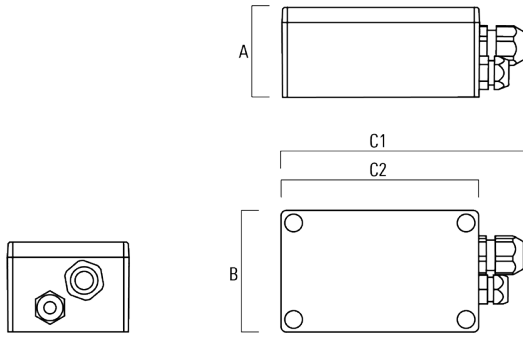

FLC201-TW LED TUNABLE WHITE

Description	Part ID	A	B	C1	C2
FLC201_210 Tunable White Gear Box	139-6978	3	4.7	9	7.9