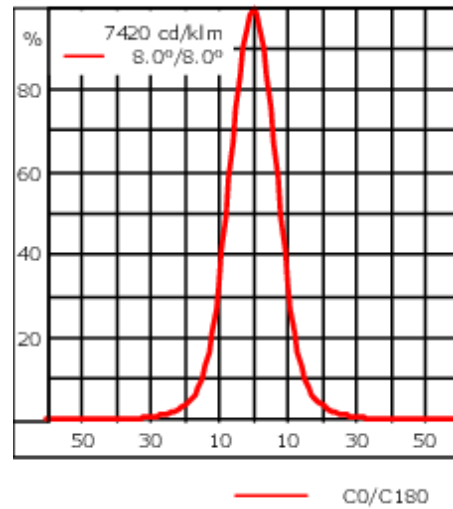

139-2452

FLC201-TW LED

we-ef

Spécifications

Description du matériel

Corps	Corps en fonte d'aluminium
Lentille	Verre de sécurité
Couleurs	Peinture poudre disponible avec 35 couleurs différents
Joint	Joint silicone CCG®
Visserie	PCS Inox avec revêtement polymère
IP	IP66
IK	IK07
Protection contre la corrosion	5CE
Surface exposée au vent	0.065 ft²

Description électrique

Driver	DALI
Power factor	> 0.9

Informations complémentaires

Durée de vie	Ta=25° L90B10 > 90000h
Classe d'efficacité énergétique	D

WE-EF LUMIERE

ZAC de Chesnes Nord, 6 Rue de Brisson, CS80330, 38290 Satolas et Bonce - Téléphone: +33 4 74 99 14 44

info.france@we-ef.com - <https://we-ef.com/fr>

Sous réserve de modifications techniques et d'erreurs. - Généré le 23/10/2024