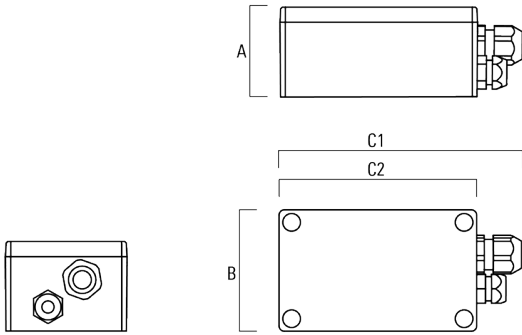

139-2411

we-ef

FLC210 LED COLOR CHANGER

Description	Part ID	A	B	C1	C2	Weight (lb)
FLC210 RGBW Gear Box	139-6979	3	4.7	9	7.9	

WE-EF LIGHTING USA, LLC

410-D Keystone Drive, 15086 Warrendale, PA 15086 - Phone: +1 724 742 0030
customersupport.usa@we-ef.com - <https://we-ef.com/us>
Subject to technical changes and errors. - Generated on 03/10/2025