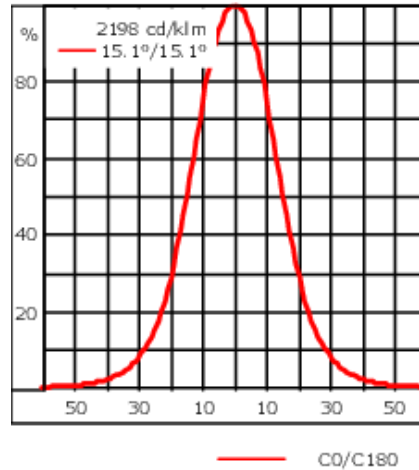

FLC210 LED COLOR CHANGER

Specifications

Material description

Body	Marine-grade, die-cast aluminium alloy
Lens	Safety glass lens
Colors	 RAL9004 Black RAL9007 Grey Metallic RAL9016 White RAL8019 Dark Bronze
Gasket	CCG® Silicone rubber gasket
Fasteners	PCS Polymer Coated Stainless Steel Hardware
Ingress protection	IP66
Impact resistance	IK07
Corrosion resistance	5CE
Windage	0.018 m²

Electrical description

Driver / Ballast	DMX
Power factor	> 0.9

WE-EF LIGHTING USA, LLC

410-D Keystone Drive, 15086 Warrendale, PA 15086 - Phone: +1 724 742 0030
customersupport.usa@we-ef.com - <https://we-ef.com/us>
Subject to technical changes and errors. - Generated on 03/10/2025