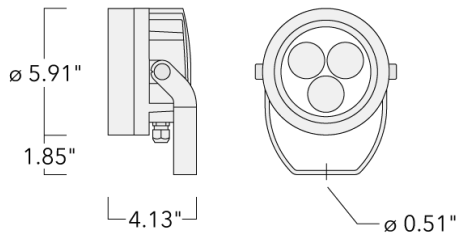

FLC210 LED COLOR CHANGER

Specifications

Material description

Body	Marine-grade, die-cast aluminium alloy
Lens	Safety glass lens
Colors	 RAL9004 Black RAL9007 Grey Metallic RAL9016 White RAL8019 Dark Bronze
Gasket	CCG® Silicone rubber gasket
Fasteners	PCS Polymer Coated Stainless Steel Hardware
Ingress protection	IP66
Impact resistance	IK07
Corrosion resistance	5CE
Windage	0.018 m²

Electrical description

Driver / Ballast	DMX
Power factor	> 0.9

WE-EF LIGHTING USA, LLC

410-D Keystone Drive, 15086 Warrendale, PA 15086 - Phone: +1 724 742 0030
customersupport.usa@we-ef.com - <https://we-ef.com/us>
Subject to technical changes and errors. - Generated on 03/10/2025