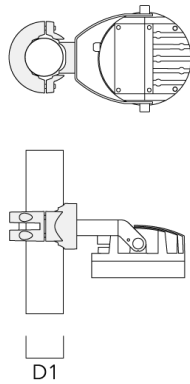

FLC210 LED COLOR CHANGER

Description	Part ID	D1	Weight (lb)
PC2 114-133/60 Pole clamp, double (Ø 4.5"-5.25")	139-2709	4.5-5.25	3.10

PC1 114-133/60 Pole clamp, single (Ø 4.5"-5.25")	139-2708	4.5-5.25	3.10
---	----------	----------	------

139-2411

we-ef

FLC210 LED COLOR CHANGER

Description	Part ID	D1	Weight (lb)
PC2 82-109/60 Pole clamp, double (Ø 3.25"-4.25")	139-2705	3.20-4.30	2.40

PC1 82-109/60 Pole camp, single (Ø 3.25"-4.3")	139-2704	3.20-4.30	2.40
--	----------	-----------	------