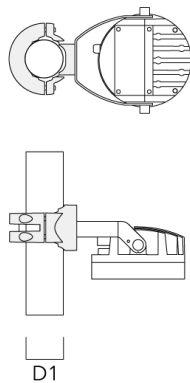

FLC210 LED COLOR CHANGER

Mounting Accessories

Pole clamp PC

Description	Part ID	D1	Weight (lb)
PC2 76-89/60 Pole clamp, double (Ø 3"-3.5")	139-2703	3.0-3.50	2.20

PC1 76-89/60 Pole clamp, single (Ø 3"-3.5")	139-2702	3.0-3.50	2.20
---	----------	----------	------