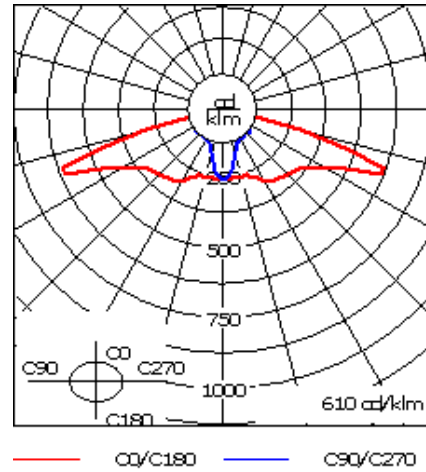

Specifications

Material description

Body	Marine-grade die-cast aluminium alloy
Lens	Non-reflecting safety glass lens, hinged
Colors	RAL9004 Black RAL9007 Grey Metallic RAL9016 White RAL8019 Dark Bronze
Gasket	Silicone rubber gasket
Fasteners	PCS Polymer Coated Stainless Steel hardware
Ingress protection	IP66
Impact resistance	IK07
Corrosion resistance	5CE
Windage	0.7 ft²

WE-EF LIGHTING USA, LLC

410-D Keystone Drive, 15086 Warrendale, PA 15086 - Phone: +1 724 742 0030
customersupport.usa@we-ef.com - <https://we-ef.com/us>
Subject to technical changes and errors. - Generated on 11/23/2024