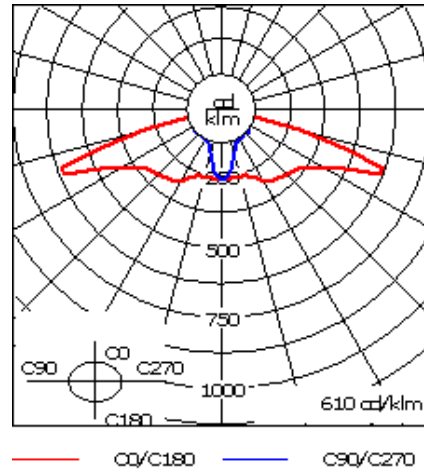

Specifications

Material description

Body	Marine-grade die-cast aluminium alloy
Lens	Non-reflecting safety glass lens, hinged
Colors	RAL9004 Black RAL9007 Grey Metallic RAL9016 White RAL8019 Dark Bronze
Gasket	Silicone rubber gasket
Fasteners	PCS Polymer Coated Stainless Steel hardware
Ingress protection	IP66
Impact resistance	IK07
Corrosion resistance	5CE
Windage	0.7 ft²

WE-EF LIGHTING USA, LLC

410-D Keystone Drive, 15086 Warrendale, PA 15086 - Phone: +1 724 742 0030

customersupport.usa@we-ef.com - <https://we-ef.com/us>

Subject to technical changes and errors. - Generated on 10/23/2024