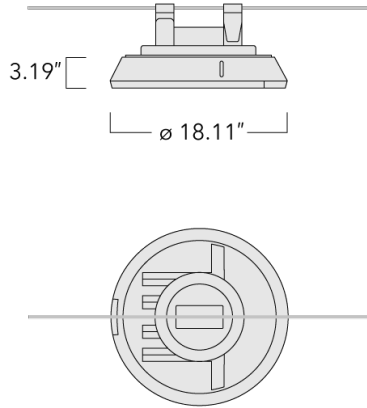

Specifications

Material description

Body	Marine-grade die-cast aluminium alloy
Lens	Non-reflecting safety glass lens, hinged
Colors	RAL9004 Black RAL9007 Grey Metallic RAL9016 White RAL8019 Dark Bronze
Gasket	Silicone rubber gasket
Fasteners	PCS Polymer Coated Stainless Steel hardware
Ingress protection	IP66
Impact resistance	IK07
Corrosion resistance	5CE
Windage	0.7 ft²

WE-EF LIGHTING USA, LLC

410-D Keystone Drive, 15086 Warrendale, PA 15086 - Phone: +1 724 742 0030
customersupport.usa@we-ef.com - <https://we-ef.com/us>
Subject to technical changes and errors. - Generated on 11/23/2024