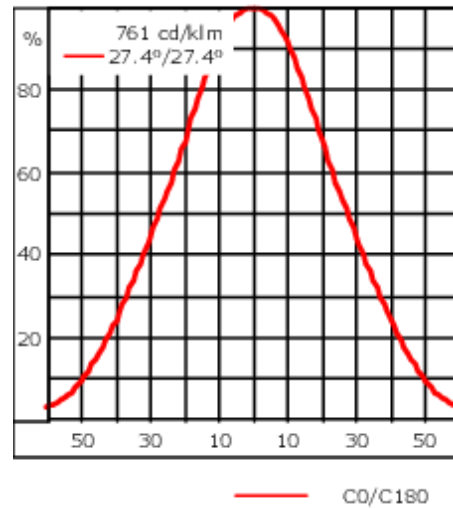

139-2410

FLC210-CC LED

we-ef

Specifications

Material description

Body	Marine-grade, die-cast aluminium alloy
Lens	Safety glass lens
Colours	RAL9004 Signal black RAL9006 White aluminium RAL9007 Grey aluminium RAL7016 Anthracite grey RAL9016 Traffic white
Gasket	CCG® Silicone rubber gasket
Fasteners	PCS Polymer Coated Stainless Steel Hardware
Ingress protection	IP66
Impact resistance	IK07
Corrosion resistance	5CE
Windage	0.018 m²

Electrical description

Power supply	220-240V / 50-60 Hz
Driver / Ballast	DMX
Power factor	> 0.9
Surge protection	SP10 (separate driver box - large)

WE-EF LEUCHTEN GmbH

Töpinger Straße 16, 29646 Bispingen, Germany - Phone: +49 5194 909-0
info@we-ef.com - <https://we-ef.com>

Subject to technical changes and errors. - Generated on 10/03/2025