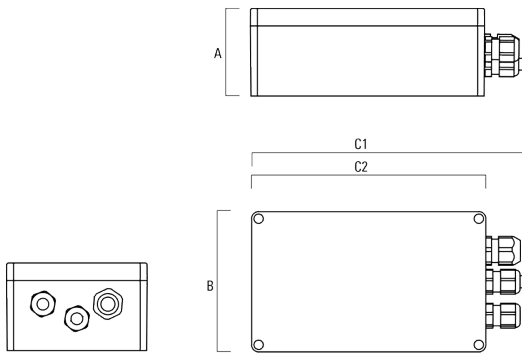

#### Snoot

Description	Part ID	A	C1
ET-FLC210-LED	139-2407	86	149

**Electrical Accessories**

**Gear box**

Description	Part ID	A	B	C1	C2	Weight (kg)
GB200 R200x120 gear box (medium)	139-2526	75	120	229	200	1.05