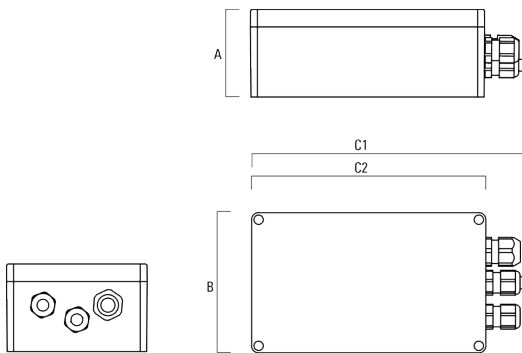

GB200 R230x140 gear box (large)	139-2527	95	140	259	230	1.20