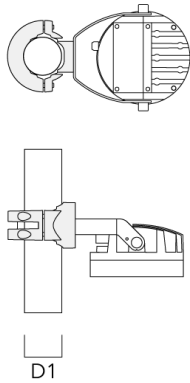

WE-EF LEUCHTEN GmbH

Töpinger Straße 16, 29646 Bispingen, Germany - Phone: +49 5194 909-0
info@we-ef.com - <https://we-ef.com>

Subject to technical changes and errors. - Generated on 10/03/2025