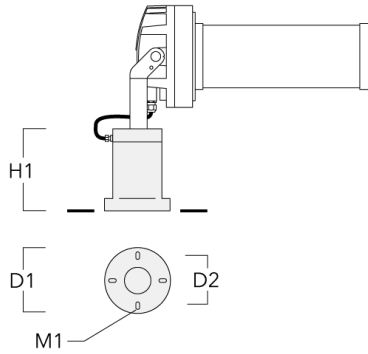

**FLC220 LED ZOOM SPOT PROJECTOR**

**Electrical description**

---

Power supply	Integral [ECG] electronic driver 120V-277V. 0-10V dimmable, to be specified with order.
Driver / Ballast	Integral EC electronic converter in thermally-separated compartment
Power factor	> 0.9
Surge protection	Integral 10kV Surge Protector

---

**Additional information**

---

Lifetime	Ta=25°/40° L70B50 > 50000h
Listings	ETL, UL-1598, CSA-C22.2#250.0. Suitable for Wet Locations.

---

**FLC220 LED ZOOM SPOT PROJECTOR**

**Mounting Accessories**

**Short post EM**

Description	Part ID	D1	D2	H1	M1	Weight (lb)
EM1-M16	270-9038	6.3	5.12	7.87"	0.35"	4.85 lbs

**FLC220 LED ZOOM SPOT PROJECTOR**

**Floodlight mounting bracket TA**

Description	Part ID	A	C1	D x L1	L	Weight (lb)	D x S
TA1 Mounting bracket, single (Ø 4.25 x 8)	147-0096		5.12	4.25 x 8	4.25	16.53	108 x 200