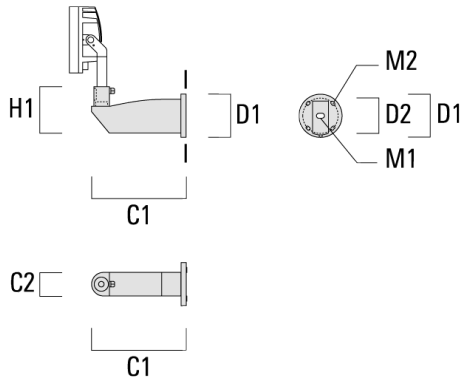

**FLC220 LED ZOOM SPOT PROJECTOR**

---

Description	Part ID	D1	D × L1	Weight (lb)	D
KF16-89/M16 Spigot Cap (Ø 3.5")	300-0734	3.50	3.5 x 3	1.10 lbs	89

---

---

KF16-108/M16 Spigot Cap (Ø 4.25")	300-0735	4.25	4.25 x 3	4.4 lbs	108
-----------------------------------	----------	------	----------	---------	-----

**FLC220 LED ZOOM SPOT PROJECTOR**

**Wall Mount Bracket WMB**

Description	Part ID	C1	C2	D1	D2	H1	M1	M2	Weight (lb)
WMB200 Wall mount bracket	147-6015	20.28	4.72	9.25	7.88	11.34	1.05	0.47	20.0 lbs

**Pole clamp PC**