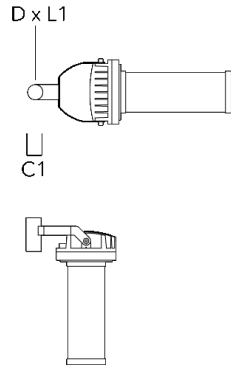

---

**Additional information**

---

Lifetime	Ta=25°/40° L70B50 > 50000h
Listings	ETL, UL-1598, CSA-C22.2#250.0. Suitable for Wet Locations.

---

**FLC220 LED ZOOM SPOT PROJECTOR**

**Mounting Accessories**

**Short post EM**

Description	Part ID	D1	D2	H1	M1	Weight (lb)
EM1-M16	270-9038	6.3	5.12	7.87"	0.35"	4.85 lbs

**FLC220 LED ZOOM SPOT PROJECTOR**

**Floodlight mounting bracket TA**

Description	Part ID	A	C1	D x L1	L	Weight (lb)	D x S
TA1 Mounting bracket, single (Ø 4.25 x 8)	147-0096		5.12	4.25 x 8	4.25	16.53	108 x 200