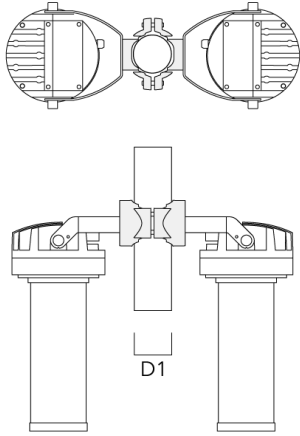

**FLC220 LED ZOOM SPOT PROJECTOR**

Description	Part ID	D1	Weight (lb)
PC2 76-89/60 Pole clamp, double (Ø 3"-3.5")	139-2703	3.0-3.50	2.20

PC1 82-109/60 Pole camp, single (Ø 3.25"-4.3")	139-2704	3.20-4.30	2.40
--	----------	-----------	------

**FLC220 LED ZOOM SPOT PROJECTOR**

Description	Part ID	D1	Weight (lb)
PC2 82-109/60 Pole clamp, double (Ø 3.25"-4.25")	139-2705	3.20-4.30	2.40

PC1 102-114/60 Pole clamp, single (Ø 4"-4,5")	139-2706	4.0-4.50	2.65
--	----------	----------	------

**FLC220 LED ZOOM SPOT PROJECTOR**

---

Description	Part ID	D1	Weight (lb)
PC2 102-114/60 Pole clamp, double (Ø 4"-4.5")	139-2707	4.0-4.50	2.65

---

---

PC1 114-133/60 Pole clamp, single (Ø 4.5"-5.25")	139-2708	4.5-5.25	3.10
---	----------	----------	------