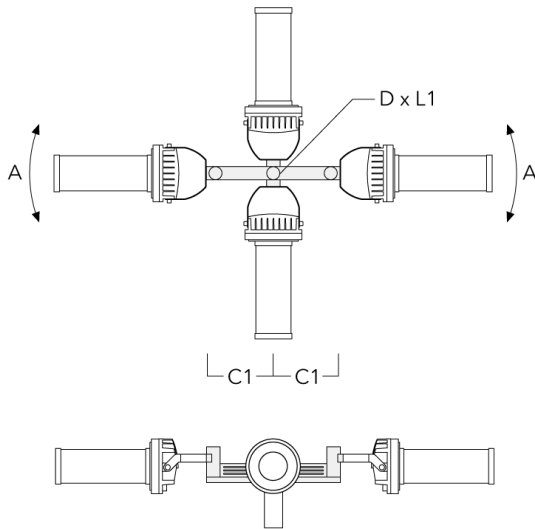

**FLC220 LED ZOOM SPOT PROJECTOR**

Description	Part ID	A	C1	D x L1	L	Weight (lb)	D x S
TA3 Mounting bracket, triple (Ø 3.50 x 8)	147-0025	±90°	25.59	3.50 x 8	3.5	39.46	89 x 200

TA3 Mounting bracket, triple (Ø 4.25 x 8)	147-0098	±90°	25.59"	4.25 x 8		53.35 lbs	108 x 200
---	----------	------	--------	----------	--	-----------	-----------

**FLC220 LED ZOOM SPOT PROJECTOR**

Description	Part ID	A	C1	D x L1	L	Weight (lb)	D x S
TA4 Mounting bracket, quad (Ø 3.50 x 8)	147-0099	±90°	25.59	3.50 x 8		45.86 lbs	89 x 200

TA4 Mounting bracket, quad (Ø 4.25 x 8)	147-0100	±90°	650	4.25 x 8		53.00	108 x 200
---	----------	------	-----	----------	--	-------	-----------