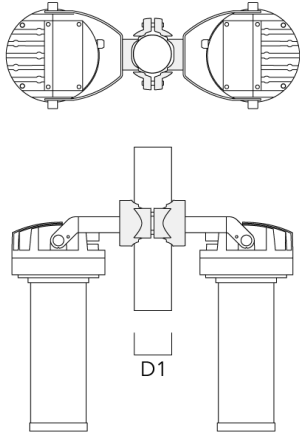

Description	Part ID	D1	Weight (lb)
PC1 76-89/60 Pole clamp, single (Ø 3"-3.5")	139-2702	3.0-3.50	2.20

**WE-EF LIGHTING USA, LLC**

410-D Keystone Drive, 15086 Warrendale, PA 15086 - Phone: +1 724 742 0030  
 customersupport.usa@we-ef.com - <https://we-ef.com/us>  
 Subject to technical changes and errors. - Generated on 11/23/2024

**FLC220 LED ZOOM SPOT PROJECTOR**

Description	Part ID	D1	Weight (lb)
PC2 76-89/60 Pole clamp, double (Ø 3"-3.5")	139-2703	3.0-3.50	2.20

PC1 82-109/60 Pole camp, single (Ø 3.25"-4.3")	139-2704	3.20-4.30	2.40
--	----------	-----------	------

**FLC220 LED ZOOM SPOT PROJECTOR**

Description	Part ID	D1	Weight (lb)
PC2 82-109/60 Pole clamp, double (Ø 3.25"-4.25")	139-2705	3.20-4.30	2.40

PC1 102-114/60 Pole clamp, single (Ø 4"-4,5")	139-2706	4.0-4.50	2.65
--	----------	----------	------