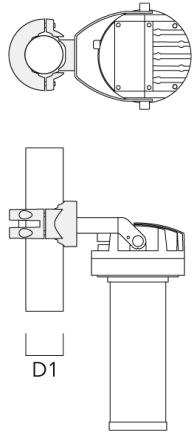

WE-EF LIGHTING USA, LLC

410-D Keystone Drive, 15086 Warrendale, PA 15086 - Phone: +1 724 742 0030
customersupport.usa@we-ef.com - <https://we-ef.com/us>
Subject to technical changes and errors. - Generated on 11/23/2024