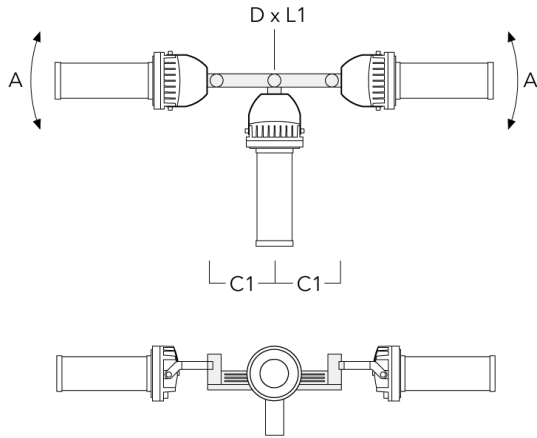

Description	Part ID	D1	D2	H1	M1	Weight (lb)
EM1-M16	270-9038	6.3	5.12	7.87"	0.35"	4.85 lbs

**FLC220 LED ZOOM SPOT PROJECTOR**

**Floodlight mounting bracket TA**

Description	Part ID	A	C1	D x L1	L	Weight (lb)	D x S
TA1 Mounting bracket, single (Ø 4.25 x 8)	147-0096		5.12	4.25 x 8	4.25	16.53	108 x 200

TA2-L Mounting bracket, double (Ø 3 x 8)	147-0105	±90°	16.54	3 x 8	2.99	35.49	76 x 200
--	----------	------	-------	-------	------	-------	----------

**WE-EF LIGHTING USA, LLC**

410-D Keystone Drive, 15086 Warrendale, PA 15086 - Phone: +1 724 742 0030  
 customersupport.usa@we-ef.com - <https://we-ef.com/us>  
 Subject to technical changes and errors. - Generated on 11/23/2024

**FLC220 LED ZOOM SPOT PROJECTOR**

Description	Part ID	A	C1	D x L1	L	Weight (lb)	D x S
TA3 Mounting bracket, triple (Ø 3.50 x 8)	147-0025	±90°	25.59	3.50 x 8	3.5	39.46	89 x 200

TA3 Mounting bracket, triple (Ø 4.25 x 8)	147-0098	±90°	25.59"	4.25 x 8		53.35 lbs	108 x 200
---	----------	------	--------	----------	--	-----------	-----------