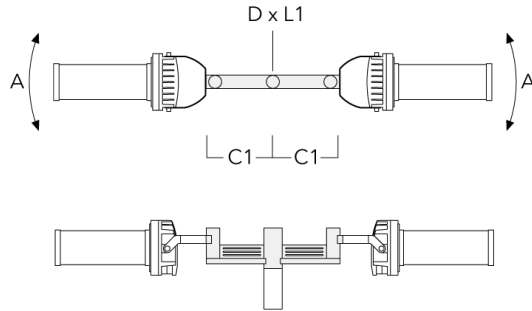

WE-EF LIGHTING USA, LLC

410-D Keystone Drive, 15086 Warrendale, PA 15086 - Phone: +1 724 742 0030
customersupport.usa@we-ef.com - <https://we-ef.com/us>
Subject to technical changes and errors. - Generated on 11/23/2024