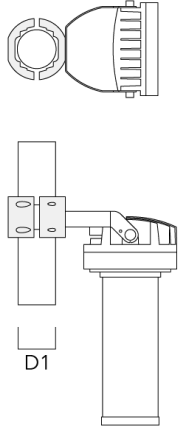

**FLC220 LED ZOOM SPOT PROJECTOR**

Description	Part ID	A	C1	D x L1	L	Weight (lb)	D x S
TA3 Mounting bracket, triple (Ø 3.50 x 8)	147-0025	±90°	25.59	3.50 x 8	3.5	39.46	89 x 200

TA3 Mounting bracket, triple (Ø 4.25 x 8)	147-0098	±90°	25.59"	4.25 x 8		53.35 lbs	108 x 200
---	----------	------	--------	----------	--	-----------	-----------

**FLC220 LED ZOOM SPOT PROJECTOR**

Description	Part ID	A	C1	D x L1	L	Weight (lb)	D x S
TA4 Mounting bracket, quad (Ø 3.50 x 8)	147-0099	±90°	25.59	3.50 x 8		45.86 lbs	89 x 200

TA4 Mounting bracket, quad (Ø 4.25 x 8)	147-0100	±90°	650	4.25 x 8		53.00	108 x 200
---	----------	------	-----	----------	--	-------	-----------

**FLC220 LED ZOOM SPOT PROJECTOR**

**Pole clamp TS**

Description	Part ID	D1	Weight(lb)	D
TS1-2/M12 Pole clamp, single (Ø 4.0"-4.5")	147-0526	4.0-4.50	3.53	102-114

TS1-2/M12 Pole clamp, single (Ø 4.5"-5.25")	147-0544	114-133	3.75	114-133
---	----------	---------	------	---------

**FLC220 LED ZOOM SPOT PROJECTOR**

Description	Part ID	D1	Weight (lb)	D
TS2-2/M16 Pole clamp, double (Ø 4.0"-4.5")	147-0527	4.0-4.50	3.31	102-114

TS2-2/M12 Pole clamp, double (Ø 3"-3.5")	147-0545	3.0"-3.5"	3.09 lbs	76-89
--	----------	-----------	----------	-------