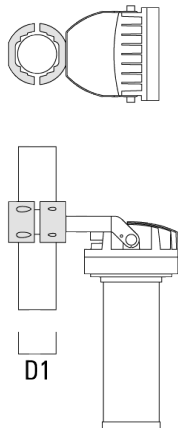

**FLC220 LED ZOOM SPOT PROJECTOR**

Description	Part ID	A	C1	D x L1	L	Weight (lb)	D x S
TA3 Mounting bracket, triple (Ø 3.50 x 8)	147-0025	±90°	25.59	3.50 x 8	3.5	39.46	89 x 200

TA3 Mounting bracket, triple (Ø 4.25 x 8)	147-0098	±90°	25.59"	4.25 x 8		53.35 lbs	108 x 200
---	----------	------	--------	----------	--	-----------	-----------

**FLC220 LED ZOOM SPOT PROJECTOR**

Description	Part ID	A	C1	D x L1	L	Weight (lb)	D x S
TA4 Mounting bracket, quad (Ø 3.50 x 8)	147-0099	±90°	25.59	3.50 x 8		45.86 lbs	89 x 200

TA4 Mounting bracket, quad (Ø 4.25 x 8)	147-0100	±90°	650	4.25 x 8		53.00	108 x 200
---	----------	------	-----	----------	--	-------	-----------

**FLC220 LED ZOOM SPOT PROJECTOR**

**Pole clamp TS**

Description	Part ID	D1	Weight(lb)	D
TS1-2/M12 Pole clamp, single (Ø 4.0"-4.5")	147-0526	4.0-4.50	3.53	102-114

TS1-2/M12 Pole clamp, single (Ø 4.5"-5.25")	147-0544	114-133	3.75	114-133
---	----------	---------	------	---------

**FLC220 LED ZOOM SPOT PROJECTOR**

Description	Part ID	D1	Weight (lb)	D
TS2-2/M16 Pole clamp, double (Ø 4.0"-4.5")	147-0527	4.0-4.50	3.31	102-114

TS2-2/M12 Pole clamp, double (Ø 3"-3.5")	147-0545	3.0"-3.5"	3.09 lbs	76-89
--	----------	-----------	----------	-------