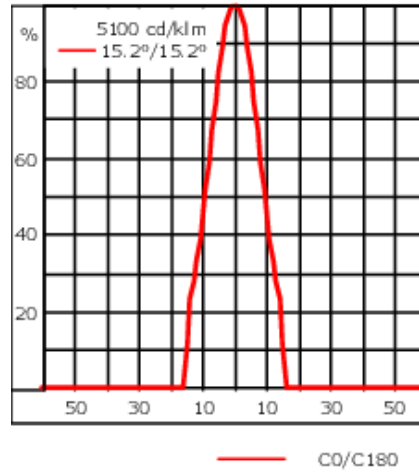

FLC220 LED ZOOM SPOT PROJECTOR

Specifications

Material description

Body	Marine-grade, die-cast aluminium alloy
Lens	Safety glass lens
Colors	 RAL9004 Black RAL9007 Grey Metallic RAL9016 White RAL8019 Dark Bronze
Gasket	Silicone CCG® Controlled Compression Gasket
Fasteners	PCS Polymer Coated Stainless Steel Hardware
Ingress protection	IP66
Impact resistance	IK07
Corrosion resistance	5CE
Windage	0.503

WE-EF LIGHTING USA, LLC

410-D Keystone Drive, 15086 Warrendale, PA 15086 - Phone: +1 724 742 0030

customersupport.usa@we-ef.com - <https://we-ef.com/us>

Subject to technical changes and errors. - Generated on 11/23/2024