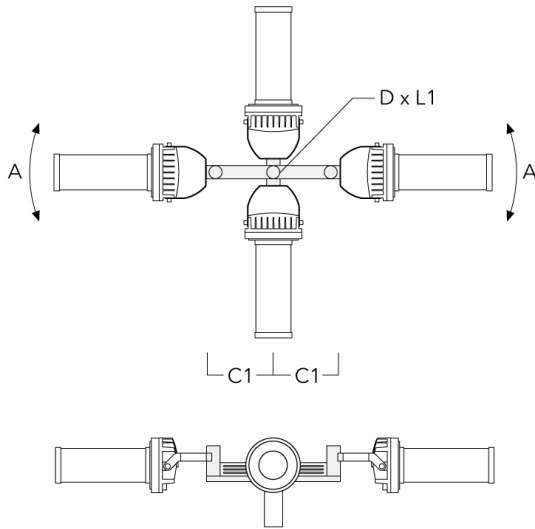

FLC220 LED ZOOM SPOT PROJECTOR

Description	Part ID	A	C1	D x L1	L	Weight (lb)	D x S
TA4 Mounting bracket, quad (Ø 3.50 x 8)	147-0099	±90°	25.59	3.50 x 8		45.86 lbs	89 x 200

TA4 Mounting bracket, quad (Ø 4.25 x 8)	147-0100	±90°	650	4.25 x 8		53.00	108 x 200