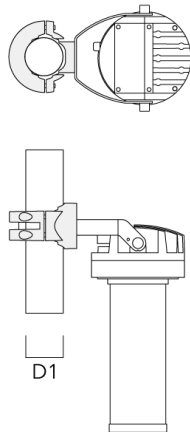

Description	Part ID	D1	Weight (lb)
PC1 76-89/60 Pole clamp, single (Ø 3"-3.5")	139-2702	3.0-3.50	2.20

**WE-EF LIGHTING USA, LLC**

410-D Keystone Drive, 15086 Warrendale, PA 15086 - Phone: +1 724 742 0030  
 customersupport.usa@we-ef.com - <https://we-ef.com/us>  
 Subject to technical changes and errors. - Generated on 11/23/2024

**FLC220 LED ZOOM SPOT PROJECTOR**

Description	Part ID	D1	Weight (lb)
PC2 76-89/60 Pole clamp, double (Ø 3"-3.5")	139-2703	3.0-3.50	2.20

PC1 82-109/60 Pole camp, single (Ø 3.25"-4.3")	139-2704	3.20-4.30	2.40
--	----------	-----------	------

**FLC220 LED ZOOM SPOT PROJECTOR**

Description	Part ID	D1	Weight (lb)
PC2 82-109/60 Pole clamp, double (Ø 3.25"-4.25")	139-2705	3.20-4.30	2.40

PC1 102-114/60 Pole clamp, single (Ø 4"-4,5")	139-2706	4.0-4.50	2.65
--	----------	----------	------