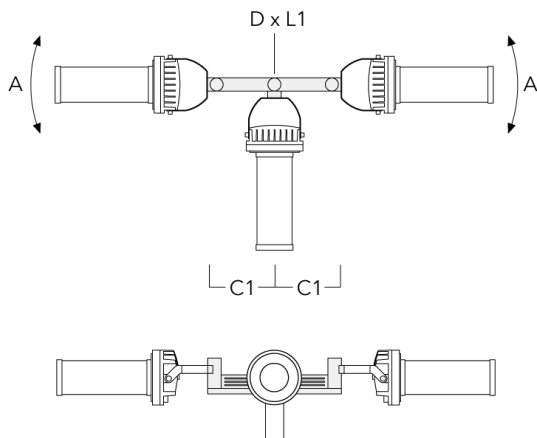

Description	Part ID	D1	D2	H1	M1	Weight (lb)
EM1-M16	270-9038	6.3	5.12	7.87"	0.35"	4.85 lbs

**FLC220 LED ZOOM SPOT PROJECTOR**

**Floodlight mounting bracket TA**

Description	Part ID	A	C1	D x L1	L	Weight (lb)	D x S
TA1 Mounting bracket, single (Ø 4.25 x 8)	147-0096		5.12	4.25 x 8	4.25	16.53	108 x 200

TA2-L Mounting bracket, double (Ø 3 x 8)	147-0105	±90°	16.54	3 x 8	2.99	35.49	76 x 200
--	----------	------	-------	-------	------	-------	----------

**WE-EF LIGHTING USA, LLC**

410-D Keystone Drive, 15086 Warrendale, PA 15086 - Phone: +1 724 742 0030  
 customersupport.usa@we-ef.com - <https://we-ef.com/us>  
 Subject to technical changes and errors. - Generated on 11/23/2024

**FLC220 LED ZOOM SPOT PROJECTOR**

Description	Part ID	A	C1	D x L1	L	Weight (lb)	D x S
TA3 Mounting bracket, triple (Ø 3.50 x 8)	147-0025	±90°	25.59	3.50 x 8	3.5	39.46	89 x 200

TA3 Mounting bracket, triple (Ø 4.25 x 8)	147-0098	±90°	25.59"	4.25 x 8		53.35 lbs	108 x 200
---	----------	------	--------	----------	--	-----------	-----------