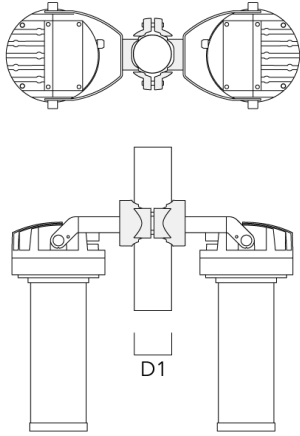

**FLC220 LED ZOOM SPOT PROJECTOR**

Description	Part ID	D1	Weight (lb)
PC2 82-109/60 Pole clamp, double (Ø 3.25"-4.25")	139-2705	3.20-4.30	2.40

PC1 102-114/60 Pole clamp, single (Ø 4"-4,5")	139-2706	4.0-4.50	2.65
--	----------	----------	------

**FLC220 LED ZOOM SPOT PROJECTOR**

---

Description	Part ID	D1	Weight (lb)
PC2 102-114/60 Pole clamp, double (Ø 4"-4.5")	139-2707	4.0-4.50	2.65

---

---

PC1 114-133/60 Pole clamp, single (Ø 4.5"-5.25")	139-2708	4.5-5.25	3.10
---	----------	----------	------

**FLC220 LED ZOOM SPOT PROJECTOR**

---

Description	Part ID	D1	Weight (lb)
PC2 114-133/60 Pole clamp, double (Ø 4.5"-5.25")	139-2709	4.5-5.25	3.10

---

**FLC220 LED ZOOM SPOT PROJECTOR**

**Optical Accessories**