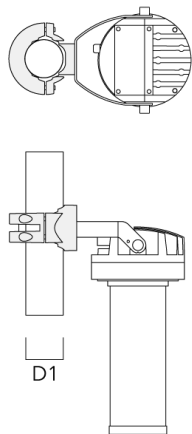

**FLC220 LED ZOOM SPOT PROJECTOR**

---

Description	Part ID	D1	D × L1	Weight (lb)	D
KF16-89/M16 Spigot Cap (Ø 3.5")	300-0734	3.50	3.5 x 3	1.10 lbs	89

---

---

KF16-108/M16 Spigot Cap (Ø 4.25")	300-0735	4.25	4.25 x 3	4.4 lbs	108
-----------------------------------	----------	------	----------	---------	-----

**FLC220 LED ZOOM SPOT PROJECTOR**

**Wall Mount Bracket WMB**

Description	Part ID	C1	C2	D1	D2	H1	M1	M2	Weight (lb)
WMB200 Wall mount bracket	147-6015	20.28	4.72	9.25	7.88	11.34	1.05	0.47	20.0 lbs

**Pole clamp PC**

Description	Part ID	D1	Weight (lb)
PC1 76-89/60 Pole clamp, single (Ø 3"-3.5")	139-2702	3.0-3.50	2.20

**WE-EF LIGHTING USA, LLC**

410-D Keystone Drive, 15086 Warrendale, PA 15086 - Phone: +1 724 742 0030  
 customersupport.usa@we-ef.com - <https://we-ef.com/us>  
 Subject to technical changes and errors. - Generated on 11/23/2024

**FLC220 LED ZOOM SPOT PROJECTOR**

Description	Part ID	D1	Weight (lb)
PC2 76-89/60 Pole clamp, double (Ø 3"-3.5")	139-2703	3.0-3.50	2.20

PC1 82-109/60 Pole camp, single (Ø 3.25"-4.3")	139-2704	3.20-4.30	2.40
--	----------	-----------	------