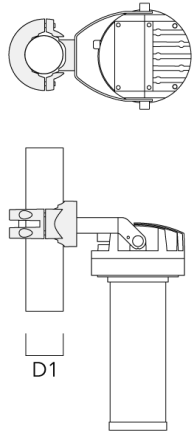

**FLC220 LED ZOOM SPOT PROJECTOR**

**Wall Mount Bracket WMB**

Description	Part ID	C1	C2	D1	D2	H1	M1	M2	Weight (lb)
WMB200 Wall mount bracket	147-6015	20.28	4.72	9.25	7.88	11.34	1.05	0.47	20.0 lbs

**Pole clamp PC**

Description	Part ID	D1	Weight (lb)
PC1 76-89/60 Pole clamp, single (Ø 3"-3.5")	139-2702	3.0-3.50	2.20

**WE-EF LIGHTING USA, LLC**

410-D Keystone Drive, 15086 Warrendale, PA 15086 - Phone: +1 724 742 0030  
 customersupport.usa@we-ef.com - <https://we-ef.com/us>  
 Subject to technical changes and errors. - Generated on 11/23/2024

**FLC220 LED ZOOM SPOT PROJECTOR**

Description	Part ID	D1	Weight (lb)
PC2 76-89/60 Pole clamp, double (Ø 3"-3.5")	139-2703	3.0-3.50	2.20

PC1 82-109/60 Pole camp, single (Ø 3.25"-4.3")	139-2704	3.20-4.30	2.40
--	----------	-----------	------