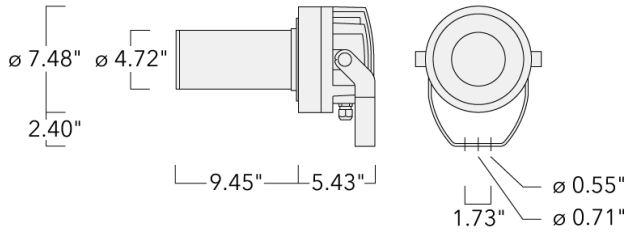

FLC220 LED ZOOM SPOT PROJECTOR

Specifications

Material description

Body	Marine-grade, die-cast aluminium alloy
Lens	Safety glass lens
Colors	 RAL9004 Black RAL9007 Grey Metallic RAL9016 White RAL8019 Dark Bronze
Gasket	Silicone CCG® Controlled Compression Gasket
Fasteners	PCS Polymer Coated Stainless Steel Hardware
Ingress protection	IP66
Impact resistance	IK07
Corrosion resistance	5CE
Windage	0.503

WE-EF LIGHTING USA, LLC

410-D Keystone Drive, 15086 Warrendale, PA 15086 - Phone: +1 724 742 0030

customersupport.usa@we-ef.com - <https://we-ef.com/us>

Subject to technical changes and errors. - Generated on 11/23/2024