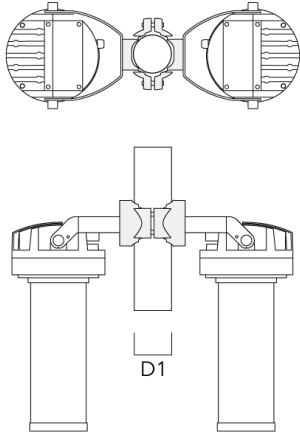

**FLC220 LED ZOOM SPOT PROJECTOR**

**Wall Mount Bracket WMB**

Description	Part ID	C1	C2	D1	D2	H1	M1	M2	Weight (lb)
WMB200 Wall mount bracket	147-6015	20.28	4.72	9.25	7.88	11.34	1.05	0.47	20.0 lbs

**Pole clamp PC**

Description	Part ID	D1	Weight (lb)
PC1 76-89/60 Pole clamp, single (Ø 3"-3.5")	139-2702	3.0-3.50	2.20

**WE-EF LIGHTING USA, LLC**

410-D Keystone Drive, 15086 Warrendale, PA 15086 - Phone: +1 724 742 0030  
 customersupport.usa@we-ef.com - <https://we-ef.com/us>  
 Subject to technical changes and errors. - Generated on 11/23/2024

**FLC220 LED ZOOM SPOT PROJECTOR**

Description	Part ID	D1	Weight (lb)
PC2 76-89/60 Pole clamp, double (Ø 3"-3.5")	139-2703	3.0-3.50	2.20

PC1 82-109/60 Pole camp, single (Ø 3.25"-4.3")	139-2704	3.20-4.30	2.40
--	----------	-----------	------