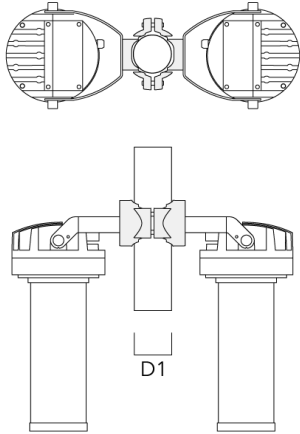

---

**Mounting Accessories**

**Pole clamp PC**

Description	Part ID	D1	Weight (lb)
PC1 76-89/60 Pole clamp, single (Ø 3"-3.5")	139-2702	3.0-3.50	2.20

PC2 76-89/60 Pole clamp, double (Ø 3"-3.5")	139-2703	3.0-3.50	2.20
---	----------	----------	------

**FLC210-CC LED [ZP] COLOR CHANGING ZOOM SPOT PROJECTOR**

Description	Part ID	D1	Weight (lb)
PC2 82-109/60 Pole clamp, double (Ø 3.25"-4.25")	139-2705	3.20-4.30	2.40

PC1 102-114/60 Pole clamp, single (Ø 4"-4,5")	139-2706	4.0-4.50	2.65
--	----------	----------	------

**FLC210-CC LED [ZP] COLOR CHANGING ZOOM SPOT PROJECTOR**

Description	Part ID	D1	Weight (lb)
PC2 102-114/60 Pole clamp, double (Ø 4"-4.5")	139-2707	4.0-4.50	2.65

PC1 114-133/60 Pole clamp, single (Ø 4.5"-5.25")	139-2708	4.5-5.25	3.10
---	----------	----------	------