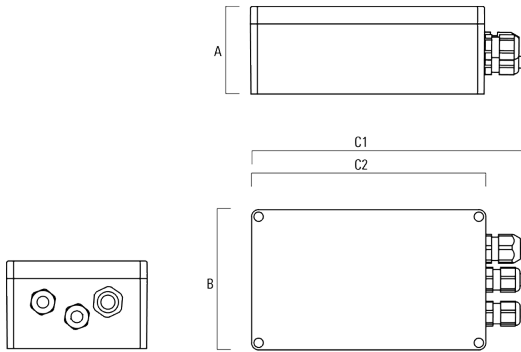

**FLC210-CC LED [ZP] COLOR CHANGING ZOOM SPOT PROJECTOR**

**Electrical Accessories**

**Gear box**

Description	Part ID	A	B	C1	C2	Weight (lb)
GB200 R200x120 gear box (medium) 120-277V, 0-10V	139-2526	2.95	4.72	9.02	7.87	1.05