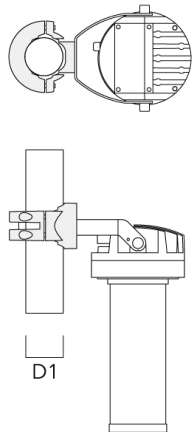

---

**Mounting Accessories**

**Pole clamp PC**

Description	Part ID	D1	Weight (lb)
PC1 76-89/60 Pole clamp, single (Ø 3"-3.5")	139-2702	3.0-3.50	2.20

PC2 76-89/60 Pole clamp, double (Ø 3"-3.5")	139-2703	3.0-3.50	2.20
---	----------	----------	------

**FLC210-CC LED [ZP] COLOR CHANGING ZOOM SPOT PROJECTOR**

Description	Part ID	D1	Weight (lb)
PC2 82-109/60 Pole clamp, double (Ø 3.25"-4.25")	139-2705	3.20-4.30	2.40

PC1 102-114/60 Pole clamp, single (Ø 4"-4,5")	139-2706	4.0-4.50	2.65
--	----------	----------	------

**FLC210-CC LED [ZP] COLOR CHANGING ZOOM SPOT PROJECTOR**

Description	Part ID	D1	Weight (lb)
PC2 102-114/60 Pole clamp, double (Ø 4"-4.5")	139-2707	4.0-4.50	2.65

PC1 114-133/60 Pole clamp, single (Ø 4.5"-5.25")	139-2708	4.5-5.25	3.10
---	----------	----------	------