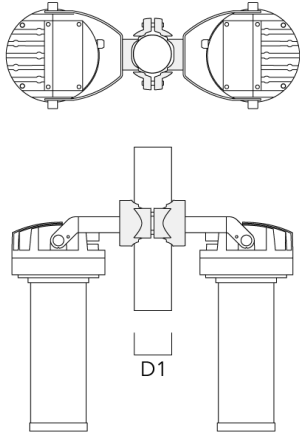

---

**Mounting Accessories**

**Pole clamp PC**

Description	Part ID	D1	Weight (lb)
PC1 76-89/60 Pole clamp, single (Ø 3"-3.5")	139-2702	3.0-3.50	2.20

PC2 76-89/60 Pole clamp, double (Ø 3"-3.5")	139-2703	3.0-3.50	2.20
---	----------	----------	------

**FLC210-CC LED [ZP] COLOR CHANGING ZOOM SPOT PROJECTOR**

Description	Part ID	D1	Weight (lb)
PC2 82-109/60 Pole clamp, double (Ø 3.25"-4.25")	139-2705	3.20-4.30	2.40

PC1 102-114/60 Pole clamp, single (Ø 4"-4,5")	139-2706	4.0-4.50	2.65
--	----------	----------	------

**FLC210-CC LED [ZP] COLOR CHANGING ZOOM SPOT PROJECTOR**

Description	Part ID	D1	Weight (lb)
PC2 102-114/60 Pole clamp, double (Ø 4"-4.5")	139-2707	4.0-4.50	2.65

PC1 114-133/60 Pole clamp, single (Ø 4.5"-5.25")	139-2708	4.5-5.25	3.10
---	----------	----------	------

**FLC210-CC LED [ZP] COLOR CHANGING ZOOM SPOT PROJECTOR**

---

Description	Part ID	D1	Weight (lb)
PC2 114-133/60 Pole clamp, double (Ø 4.5"-5.25")	139-2709	4.5-5.25	3.10

---

**WE-EF LIGHTING USA, LLC**

410-D Keystone Drive, 15086 Warrendale, PA 15086 - Phone: +1 724 742 0030  
customersupport.usa@we-ef.com - <https://we-ef.com/us>  
Subject to technical changes and errors. - Generated on 11/23/2024