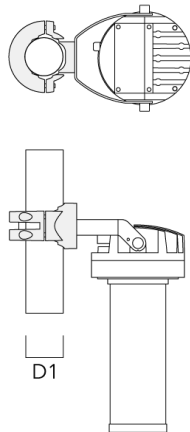

---

**Mounting Accessories**

**Pole clamp PC**

Description	Part ID	D1	Weight (lb)
PC1 76-89/60 Pole clamp, single (Ø 3"-3.5")	139-2702	3.0-3.50	2.20

PC2 76-89/60 Pole clamp, double (Ø 3"-3.5")	139-2703	3.0-3.50	2.20
---	----------	----------	------

**FLC210-CC LED [ZP] COLOR CHANGING ZOOM SPOT PROJECTOR**

Description	Part ID	D1	Weight (lb)
PC2 82-109/60 Pole clamp, double (Ø 3.25"-4.25")	139-2705	3.20-4.30	2.40

PC1 102-114/60 Pole clamp, single (Ø 4"-4,5")	139-2706	4.0-4.50	2.65
--	----------	----------	------