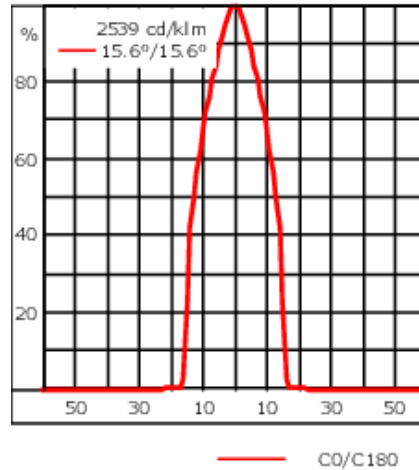

FLC210-CC LED [ZP] COLOR CHANGING ZOOM SPOT PROJECTOR

Specifications

Material description

Body	Marine-grade, die-cast aluminium alloy
Lens	Safety glass lens
Colors	 RAL9004 Black RAL9007 Grey Metallic RAL9016 White RAL8019 Dark Bronze
Gasket	Silicone CCG® Controlled Compression Gasket
Fasteners	PCS Polymer Coated Stainless Steel Hardware
Ingress protection	IP66
Impact resistance	IK05
Corrosion resistance	5CE

Electrical description

Driver / Ballast	DMX (separate gearbox)
Power factor	> 0.9

WE-EF LIGHTING USA, LLC

410-D Keystone Drive, 15086 Warrendale, PA 15086 - Phone: +1 724 742 0030
customersupport.usa@we-ef.com - <https://we-ef.com/us>
Subject to technical changes and errors. - Generated on 11/23/2024