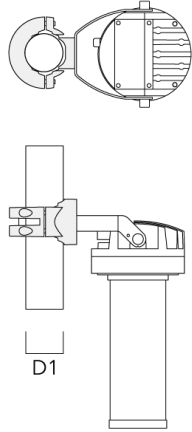

Subject to technical changes and errors. - Generated on 11/23/2024

**FLC210-CC LED [ZP] COLOR CHANGING ZOOM SPOT PROJECTOR**

---

Description	Part ID	A	B	C1	C2	Weight (lb)
FLC210 RGBW Gear Box	139-6979	3	4.7	9	7.9	

---

**Mounting Accessories**

**Pole clamp PC**

Description	Part ID	D1	Weight (lb)
PC1 76-89/60 Pole clamp, single (Ø 3"-3.5")	139-2702	3.0-3.50	2.20

PC2 76-89/60 Pole clamp, double (Ø 3"-3.5")	139-2703	3.0-3.50	2.20
---	----------	----------	------