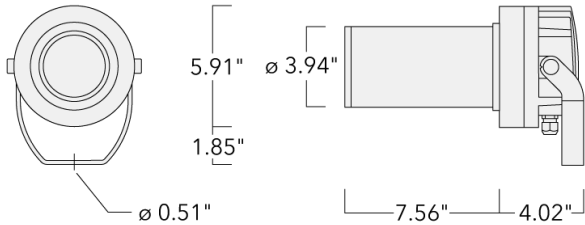

FLC210-CC LED [ZP] COLOR CHANGING ZOOM SPOT PROJECTOR

Specifications

Material description

Body	Marine-grade, die-cast aluminium alloy
Lens	Safety glass lens
Colors	 RAL9004 Black RAL9007 Grey Metallic RAL9016 White RAL8019 Dark Bronze
Gasket	Silicone CCG® Controlled Compression Gasket
Fasteners	PCS Polymer Coated Stainless Steel Hardware
Ingress protection	IP66
Impact resistance	IK05
Corrosion resistance	5CE

Electrical description

Driver / Ballast	DMX (separate gearbox)
Power factor	> 0.9

WE-EF LIGHTING USA, LLC

410-D Keystone Drive, 15086 Warrendale, PA 15086 - Phone: +1 724 742 0030
customersupport.usa@we-ef.com - <https://we-ef.com/us>
Subject to technical changes and errors. - Generated on 11/23/2024