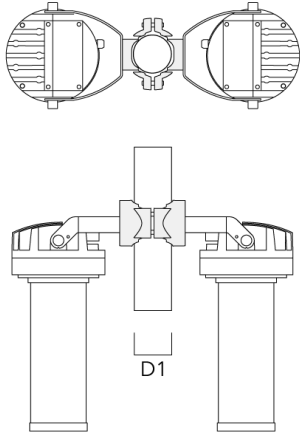

---

**Mounting Accessories**

**Pole clamp PC**

Description	Part ID	D1	Weight (lb)
PC1 76-89/60 Pole clamp, single (Ø 3"-3.5")	139-2702	3.0-3.50	2.20

PC2 76-89/60 Pole clamp, double (Ø 3"-3.5")	139-2703	3.0-3.50	2.20
---	----------	----------	------

**FLC210-CC LED [ZP] COLOR CHANGING ZOOM SPOT PROJECTOR**

Description	Part ID	D1	Weight (lb)
PC2 82-109/60 Pole clamp, double (Ø 3.25"-4.25")	139-2705	3.20-4.30	2.40

PC1 102-114/60 Pole clamp, single (Ø 4"-4,5")	139-2706	4.0-4.50	2.65
--	----------	----------	------