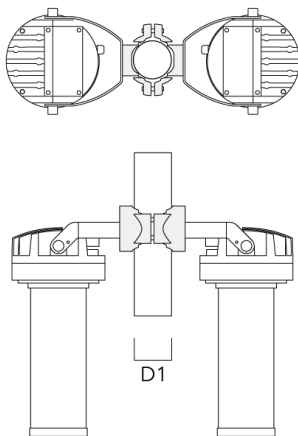

Subject to technical changes and errors. - Generated on 11/23/2024

**FLC210-CC LED [ZP] COLOR CHANGING ZOOM SPOT PROJECTOR**

---

Description	Part ID	A	B	C1	C2	Weight (lb)
FLC210 RGBW Gear Box	139-6979	3	4.7	9	7.9	

---

**Mounting Accessories**

**Pole clamp PC**

Description	Part ID	D1	Weight (lb)
PC1 76-89/60 Pole clamp, single (Ø 3"-3.5")	139-2702	3.0-3.50	2.20

PC2 76-89/60 Pole clamp, double (Ø 3"-3.5")	139-2703	3.0-3.50	2.20
---	----------	----------	------

**FLC210-CC LED [ZP] COLOR CHANGING ZOOM SPOT PROJECTOR**

Description	Part ID	D1	Weight (lb)
PC2 82-109/60 Pole clamp, double (Ø 3.25"-4.25")	139-2705	3.20-4.30	2.40

PC1 102-114/60 Pole clamp, single (Ø 4"-4,5")	139-2706	4.0-4.50	2.65
--	----------	----------	------