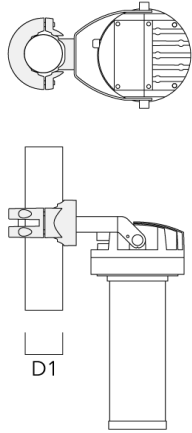

customersupport.usa@we-ef.com - <https://we-ef.com/us>

Subject to technical changes and errors. - Generated on 10/23/2024

FLC210-CC LED [ZP] COLOR CHANGING ZOOM SPOT PROJECTOR

Description	Part ID	A	B	C1	C2	Weight (lb)
FLC210 RGBW Gear Box	139-6979	3	4.7	9	7.9	

FLC210-CC LED [ZP] COLOR CHANGING ZOOM SPOT PROJECTOR

Mounting Accessories

Pole clamp PC

Description	Part ID	D1	Weight (lb)
PC1 76-89/60 Pole clamp, single (Ø 3"-3.5")	139-2702	3.0-3.50	2.20

PC2 76-89/60 Pole clamp, double (Ø 3"-3.5")	139-2703	3.0-3.50	2.20
---------------------------------------------	----------	----------	------