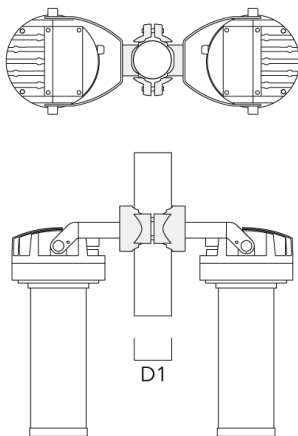

Subject to technical changes and errors. - Generated on 11/23/2024

FLC210-CC LED [ZP] COLOR CHANGING ZOOM SPOT PROJECTOR

Description	Part ID	A	B	C1	C2	Weight (lb)
FLC210 RGBW Gear Box	139-6979	3	4.7	9	7.9	

Mounting Accessories

Pole clamp PC

Description	Part ID	D1	Weight (lb)
PC1 76-89/60 Pole clamp, single (Ø 3"-3.5")	139-2702	3.0-3.50	2.20

PC2 76-89/60 Pole clamp, double (Ø 3"-3.5")	139-2703	3.0-3.50	2.20
---	----------	----------	------