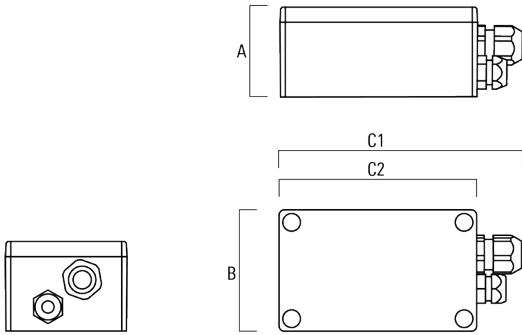

FLC210-CC LED [ZP] COLOR CHANGING ZOOM SPOT PROJECTOR

Description	Part ID	A	B	C1	C2	Weight (lb)
FLC210 RGBW Gear Box	139-6979	3	4.7	9	7.9