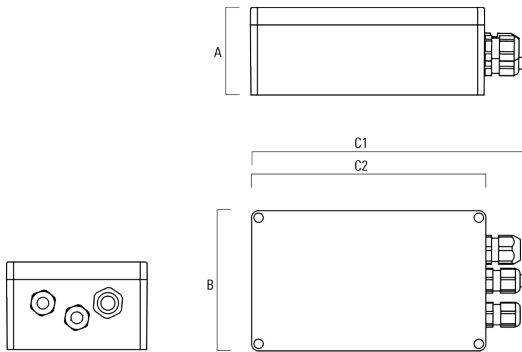

FLC210-CC LED [ZP] COLOR CHANGING ZOOM SPOT PROJECTOR

Electrical Accessories

Gear box

Description	Part ID	A	B	C1	C2	Weight (lb)
GB200 R200x120 gear box (medium) 120-277V, 0-10V	139-2526	2.95	4.72	9.02	7.87	1.05