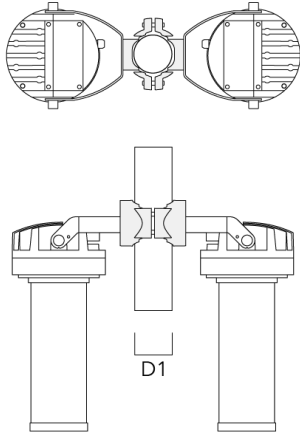

FLC210-CC LED [ZP] COLOR CHANGING ZOOM SPOT PROJECTOR

Description	Part ID	D1	Weight (lb)
PC2 82-109/60 Pole clamp, double (Ø 3.25"-4.25")	139-2705	3.20-4.30	2.40

PC1 102-114/60 Pole clamp, single (Ø 4"-4,5")	139-2706	4.0-4.50	2.65
--------------------------------------------------	----------	----------	------

FLC210-CC LED [ZP] COLOR CHANGING ZOOM SPOT PROJECTOR

Description	Part ID	D1	Weight (lb)
PC2 102-114/60 Pole clamp, double (Ø 4"-4.5")	139-2707	4.0-4.50	2.65

PC1 114-133/60 Pole clamp, single (Ø 4.5"-5.25")	139-2708	4.5-5.25	3.10
-----------------------------------------------------	----------	----------	------

FLC210-CC LED [ZP] COLOR CHANGING ZOOM SPOT PROJECTOR

Description	Part ID	D1	Weight (lb)
PC2 114-133/60 Pole clamp, double (Ø 4.5"-5.25")	139-2709	4.5-5.25	3.10

WE-EF LIGHTING USA, LLC

410-D Keystone Drive, 15086 Warrendale, PA 15086 - Phone: +1 724 742 0030