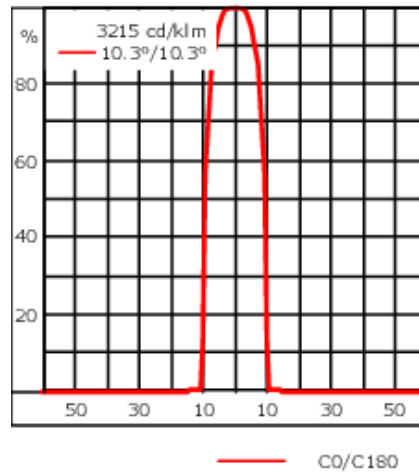

FLC210-CC LED [ZP] COLOR CHANGING ZOOM SPOT PROJECTOR

Specifications

Material description

Body	Marine-grade, die-cast aluminium alloy
Lens	Safety glass lens
Colors	RAL9004 Black RAL9007 Grey Metallic RAL9016 White RAL8019 Dark Bronze
Gasket	Silicone CCG® Controlled Compression Gasket
Fasteners	PCS Polymer Coated Stainless Steel Hardware
Ingress protection	IP66
Impact resistance	IK05
Corrosion resistance	5CE

Electrical description

Driver / Ballast	DMX (separate gearbox)
Power factor	> 0.9

WE-EF LIGHTING USA, LLC

410-D Keystone Drive, 15086 Warrendale, PA 15086 - Phone: +1 724 742 0030

customersupport.usa@we-ef.com - <https://we-ef.com/us>

Subject to technical changes and errors. - Generated on 11/23/2024