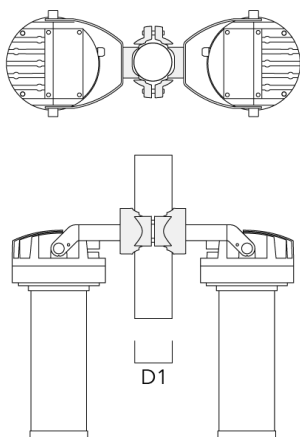

FLC210-CC LED [ZP] COLOR CHANGING ZOOM SPOT PROJECTOR

Mounting Accessories

Pole clamp PC

Description	Part ID	D1	Weight (lb)
PC1 76-89/60 Pole clamp, single (Ø 3"-3.5")	139-2702	3.0-3.50	2.20

PC2 76-89/60 Pole clamp, double (Ø 3"-3.5")	139-2703	3.0-3.50	2.20
---------------------------------------------	----------	----------	------

FLC210-CC LED [ZP] COLOR CHANGING ZOOM SPOT PROJECTOR

Description	Part ID	D1	Weight (lb)
PC2 82-109/60 Pole clamp, double (Ø 3.25"-4.25")	139-2705	3.20-4.30	2.40

PC1 102-114/60 Pole clamp, single (Ø 4"-4,5")	139-2706	4.0-4.50	2.65
--------------------------------------------------	----------	----------	------