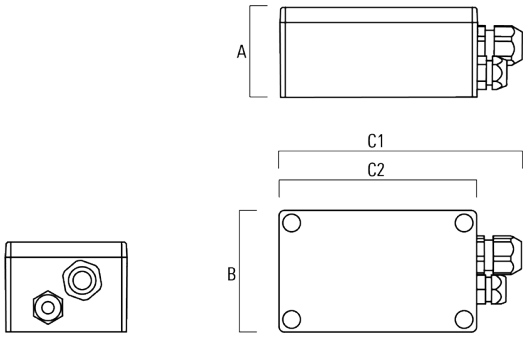

FLC210-CC LED [ZP] COLOR CHANGING ZOOM SPOT PROJECTOR

Description	Part ID	A	B	C1	C2	Weight (lb)
FLC210 RGBW Gear Box	139-6979	3	4.7	9	7.9	

WE-EF LIGHTING USA, LLC

410-D Keystone Drive, 15086 Warrendale, PA 15086 - Phone: +1 724 742 0030

customersupport.usa@we-ef.com - <https://we-ef.com/us>

Subject to technical changes and errors. - Generated on 10/23/2024