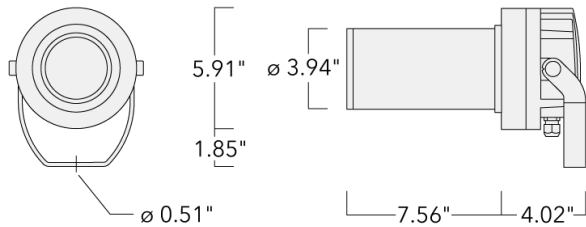

FLC210-CC LED [ZP] COLOR CHANGING ZOOM SPOT PROJECTOR

Specifications

Material description

Body	Marine-grade, die-cast aluminium alloy
Lens	Safety glass lens
Colors	RAL9004 Black RAL9007 Grey Metallic RAL9016 White RAL8019 Dark Bronze
Gasket	Silicone CCG® Controlled Compression Gasket
Fasteners	PCS Polymer Coated Stainless Steel Hardware
Ingress protection	IP66
Impact resistance	IK05
Corrosion resistance	5CE

Electrical description

Driver / Ballast	DMX (separate gearbox)
Power factor	> 0.9

WE-EF LIGHTING USA, LLC

410-D Keystone Drive, 15086 Warrendale, PA 15086 - Phone: +1 724 742 0030

customersupport.usa@we-ef.com - <https://we-ef.com/us>

Subject to technical changes and errors. - Generated on 11/23/2024