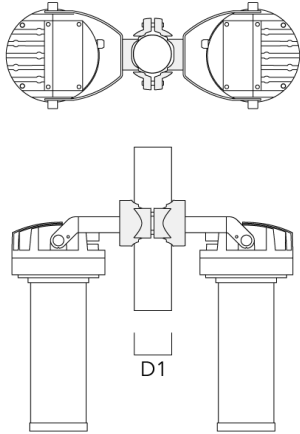

Mounting Accessories

Pole clamp PC

Description	Part ID	D1	Weight (lb)
PC1 76-89/60 Pole clamp, single (Ø 3"-3.5")	139-2702	3.0-3.50	2.20

PC2 76-89/60 Pole clamp, double (Ø 3"-3.5")	139-2703	3.0-3.50	2.20
---	----------	----------	------

FLC210-CC LED [ZP] COLOR CHANGING ZOOM SPOT PROJECTOR

Description	Part ID	D1	Weight (lb)
PC2 82-109/60 Pole clamp, double (Ø 3.25"-4.25")	139-2705	3.20-4.30	2.40

PC1 102-114/60 Pole clamp, single (Ø 4"-4,5")	139-2706	4.0-4.50	2.65
--	----------	----------	------

FLC210-CC LED [ZP] COLOR CHANGING ZOOM SPOT PROJECTOR

Description	Part ID	D1	Weight (lb)
PC2 102-114/60 Pole clamp, double (Ø 4"-4.5")	139-2707	4.0-4.50	2.65

PC1 114-133/60 Pole clamp, single (Ø 4.5"-5.25")	139-2708	4.5-5.25	3.10
---	----------	----------	------