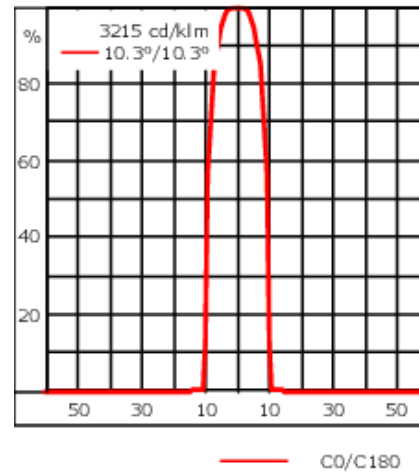

FLC210-CC LED [ZP] COLOR CHANGING ZOOM SPOT PROJECTOR

Specifications

Material description

Body	Marine-grade, die-cast aluminium alloy
Lens	Safety glass lens
Colors	RAL9004 Black RAL9007 Grey Metallic RAL9016 White RAL8019 Dark Bronze
Gasket	Silicone CCG® Controlled Compression Gasket
Fasteners	PCS Polymer Coated Stainless Steel Hardware
Ingress protection	IP66
Impact resistance	IK05
Corrosion resistance	5CE

Electrical description

Driver / Ballast	DMX (separate gearbox)
Power factor	> 0.9

WE-EF LIGHTING USA, LLC

410-D Keystone Drive, 15086 Warrendale, PA 15086 - Phone: +1 724 742 0030

customersupport.usa@we-ef.com - <https://we-ef.com/us>

Subject to technical changes and errors. - Generated on 10/23/2024