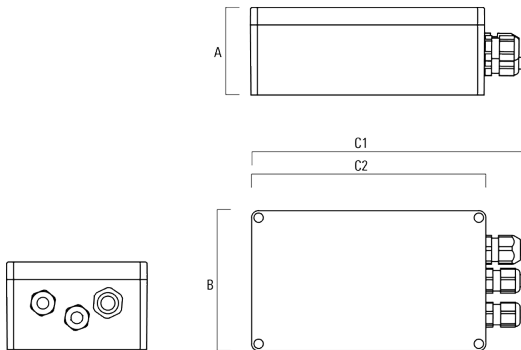

WE-EF LIGHTING USA, LLC

410-D Keystone Drive, 15086 Warrendale, PA 15086 - Phone: +1 724 742 0030
customersupport.usa@we-ef.com - <https://we-ef.com/us>

Subject to technical changes and errors. - Generated on 11/23/2024