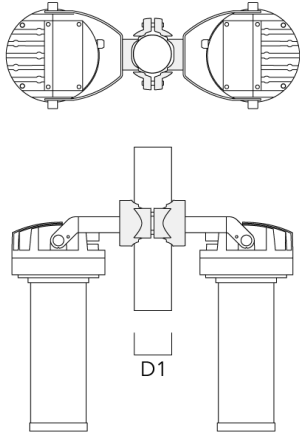

Mounting Accessories

Pole clamp PC

Description	Part ID	D1	Weight (lb)
PC1 76-89/60 Pole clamp, single (Ø 3"-3.5")	139-2702	3.0-3.50	2.20

PC2 76-89/60 Pole clamp, double (Ø 3"-3.5")	139-2703	3.0-3.50	2.20
---	----------	----------	------

FLC210-CC LED [ZP] COLOR CHANGING ZOOM SPOT PROJECTOR

Description	Part ID	D1	Weight (lb)
PC2 82-109/60 Pole clamp, double (Ø 3.25"-4.25")	139-2705	3.20-4.30	2.40

PC1 102-114/60 Pole clamp, single (Ø 4"-4,5")	139-2706	4.0-4.50	2.65
--	----------	----------	------