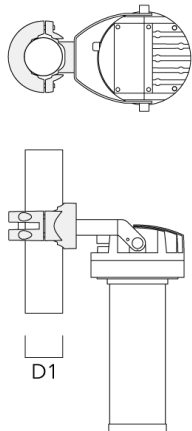

FLC210-CC LED [ZP] COLOR CHANGING ZOOM SPOT PROJECTOR

Mounting Accessories

Pole clamp PC

Description	Part ID	D1	Weight (lb)
PC1 76-89/60 Pole clamp, single (Ø 3"-3.5")	139-2702	3.0-3.50	2.20

PC2 76-89/60 Pole clamp, double (Ø 3"-3.5")	139-2703	3.0-3.50	2.20
---------------------------------------------	----------	----------	------

FLC210-CC LED [ZP] COLOR CHANGING ZOOM SPOT PROJECTOR

Description	Part ID	D1	Weight (lb)
PC2 82-109/60 Pole clamp, double (Ø 3.25"-4.25")	139-2705	3.20-4.30	2.40

PC1 102-114/60 Pole clamp, single (Ø 4"-4,5")	139-2706	4.0-4.50	2.65
--------------------------------------------------	----------	----------	------