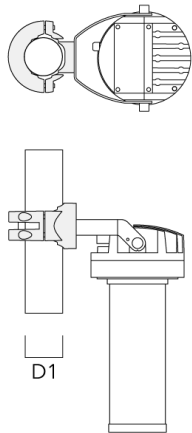

FLC210-CC LED [ZP] COLOR CHANGING ZOOM SPOT PROJECTOR

Mounting Accessories

Pole clamp PC

Description	Part ID	D1	Weight (lb)
PC1 76-89/60 Pole clamp, single (Ø 3"-3.5")	139-2702	3.0-3.50	2.20

PC2 76-89/60 Pole clamp, double (Ø 3"-3.5")	139-2703	3.0-3.50	2.20
---------------------------------------------	----------	----------	------

FLC210-CC LED [ZP] COLOR CHANGING ZOOM SPOT PROJECTOR

Description	Part ID	D1	Weight (lb)
PC2 82-109/60 Pole clamp, double (Ø 3.25"-4.25")	139-2705	3.20-4.30	2.40

PC1 102-114/60 Pole clamp, single (Ø 4"-4,5")	139-2706	4.0-4.50	2.65
--------------------------------------------------	----------	----------	------

FLC210-CC LED [ZP] COLOR CHANGING ZOOM SPOT PROJECTOR

Description	Part ID	D1	Weight (lb)
PC2 102-114/60 Pole clamp, double (Ø 4"-4.5")	139-2707	4.0-4.50	2.65

PC1 114-133/60 Pole clamp, single (Ø 4.5"-5.25")	139-2708	4.5-5.25	3.10
-----------------------------------------------------	----------	----------	------