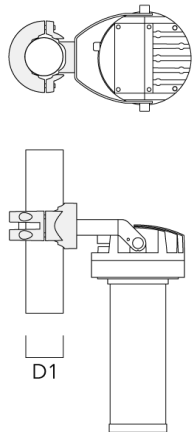

Mounting Accessories

Pole clamp PC

Description	Part ID	D1	Weight (lb)
PC1 76-89/60 Pole clamp, single (Ø 3"-3.5")	139-2702	3.0-3.50	2.20

PC2 76-89/60 Pole clamp, double (Ø 3"-3.5")	139-2703	3.0-3.50	2.20
---	----------	----------	------

FLC210-CC LED [ZP] COLOR CHANGING ZOOM SPOT PROJECTOR

Description	Part ID	D1	Weight (lb)
PC2 82-109/60 Pole clamp, double (Ø 3.25"-4.25")	139-2705	3.20-4.30	2.40

PC1 102-114/60 Pole clamp, single (Ø 4"-4,5")	139-2706	4.0-4.50	2.65
--	----------	----------	------