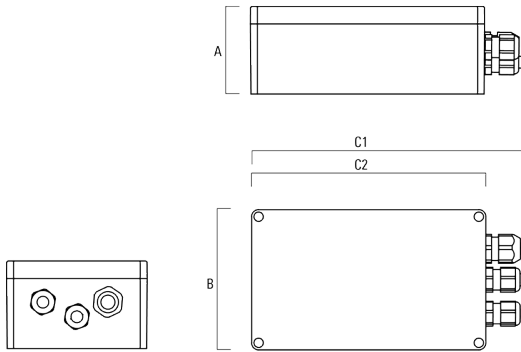

FLC210-CC LED [ZP] COLOR CHANGING ZOOM SPOT PROJECTOR

Electrical Accessories

Gear box

Description	Part ID	A	B	C1	C2	Weight (lb)
GB200 R200x120 gear box (medium) 120-277V, 0-10V	139-2526	2.95	4.72	9.02	7.87	1.05