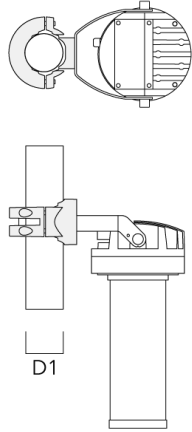

Subject to technical changes and errors. - Generated on 11/23/2024

FLC210-CC LED [ZP] COLOR CHANGING ZOOM SPOT PROJECTOR

Description	Part ID	A	B	C1	C2	Weight (lb)
FLC210 RGBW Gear Box	139-6979	3	4.7	9	7.9	

Mounting Accessories

Pole clamp PC

Description	Part ID	D1	Weight (lb)
PC1 76-89/60 Pole clamp, single (Ø 3"-3.5")	139-2702	3.0-3.50	2.20

PC2 76-89/60 Pole clamp, double (Ø 3"-3.5")	139-2703	3.0-3.50	2.20
---	----------	----------	------