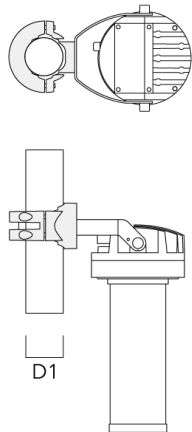

Mounting Accessories

Pole clamp PC

Description	Part ID	D1	Weight (lb)
PC1 76-89/60 Pole clamp, single (Ø 3"-3.5")	139-2702	3.0-3.50	2.20

PC2 76-89/60 Pole clamp, double (Ø 3"-3.5")	139-2703	3.0-3.50	2.20
---	----------	----------	------

FLC210-CC LED [ZP] COLOR CHANGING ZOOM SPOT PROJECTOR

Description	Part ID	D1	Weight (lb)
PC2 82-109/60 Pole clamp, double (Ø 3.25"-4.25")	139-2705	3.20-4.30	2.40

PC1 102-114/60 Pole clamp, single (Ø 4"-4,5")	139-2706	4.0-4.50	2.65
--	----------	----------	------

FLC210-CC LED [ZP] COLOR CHANGING ZOOM SPOT PROJECTOR

Description	Part ID	D1	Weight (lb)
PC2 102-114/60 Pole clamp, double (Ø 4"-4.5")	139-2707	4.0-4.50	2.65

PC1 114-133/60 Pole clamp, single (Ø 4.5"-5.25")	139-2708	4.5-5.25	3.10
---	----------	----------	------