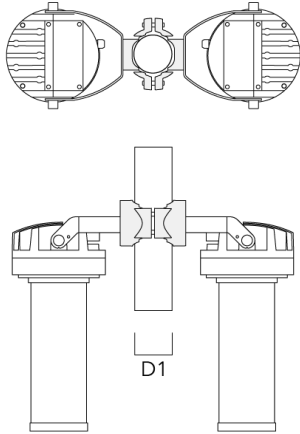

FLC210-CC LED [ZP] COLOR CHANGING ZOOM SPOT PROJECTOR

Mounting Accessories

Pole clamp PC

Description	Part ID	D1	Weight (lb)
PC1 76-89/60 Pole clamp, single (Ø 3"-3.5")	139-2702	3.0-3.50	2.20

PC2 76-89/60 Pole clamp, double (Ø 3"-3.5")	139-2703	3.0-3.50	2.20
---------------------------------------------	----------	----------	------

FLC210-CC LED [ZP] COLOR CHANGING ZOOM SPOT PROJECTOR

Description	Part ID	D1	Weight (lb)
PC2 82-109/60 Pole clamp, double (Ø 3.25"-4.25")	139-2705	3.20-4.30	2.40

PC1 102-114/60 Pole clamp, single (Ø 4"-4,5")	139-2706	4.0-4.50	2.65
--------------------------------------------------	----------	----------	------

FLC210-CC LED [ZP] COLOR CHANGING ZOOM SPOT PROJECTOR

Description	Part ID	D1	Weight (lb)
PC2 102-114/60 Pole clamp, double (Ø 4"-4.5")	139-2707	4.0-4.50	2.65

PC1 114-133/60 Pole clamp, single (Ø 4.5"-5.25")	139-2708	4.5-5.25	3.10
-----------------------------------------------------	----------	----------	------