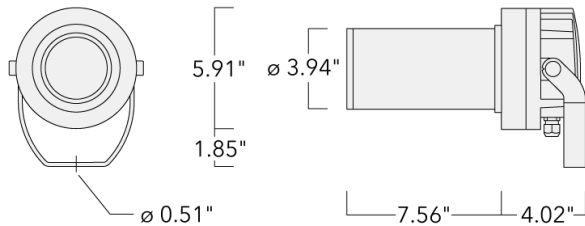

FLC210-CC LED [ZP] COLOR CHANGING ZOOM SPOT PROJECTOR

Specifications

Material description

Body	Marine-grade, die-cast aluminium alloy
Lens	Safety glass lens
Colors	RAL9004 Black RAL9007 Grey Metallic RAL9016 White RAL8019 Dark Bronze
Gasket	Silicone CCG® Controlled Compression Gasket
Fasteners	PCS Polymer Coated Stainless Steel Hardware
Ingress protection	IP66
Impact resistance	IK05
Corrosion resistance	5CE

Electrical description

Driver / Ballast	DMX (separate gearbox)
Power factor	> 0.9

WE-EF LIGHTING USA, LLC

410-D Keystone Drive, 15086 Warrendale, PA 15086 - Phone: +1 724 742 0030

customersupport.usa@we-ef.com - <https://we-ef.com/us>

Subject to technical changes and errors. - Generated on 10/23/2024