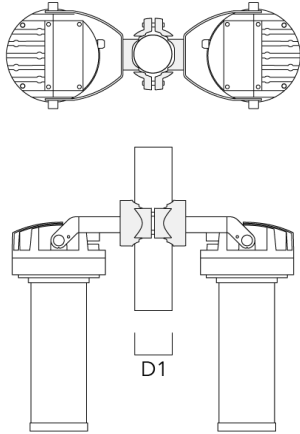

FLC210-CC LED [ZP] COLOR CHANGING ZOOM SPOT PROJECTOR

Mounting Accessories

Pole clamp PC

Description	Part ID	D1	Weight (lb)
PC1 76-89/60 Pole clamp, single (Ø 3"-3.5")	139-2702	3.0-3.50	2.20

PC2 76-89/60 Pole clamp, double (Ø 3"-3.5")	139-2703	3.0-3.50	2.20
---------------------------------------------	----------	----------	------

FLC210-CC LED [ZP] COLOR CHANGING ZOOM SPOT PROJECTOR

Description	Part ID	D1	Weight (lb)
PC2 82-109/60 Pole clamp, double (Ø 3.25"-4.25")	139-2705	3.20-4.30	2.40

PC1 102-114/60 Pole clamp, single (Ø 4"-4,5")	139-2706	4.0-4.50	2.65
--------------------------------------------------	----------	----------	------