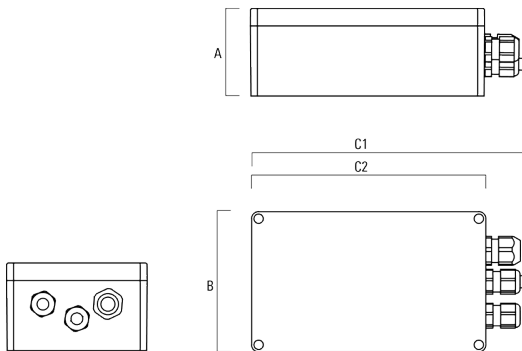

WE-EF LIGHTING USA, LLC

410-D Keystone Drive, 15086 Warrendale, PA 15086 - Phone: +1 724 742 0030

customersupport.usa@we-ef.com - <https://we-ef.com/us>

Subject to technical changes and errors. - Generated on 10/23/2024