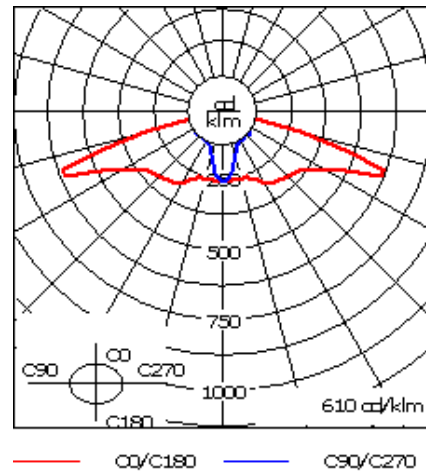

Specifications

Material description

Body	Marine-grade die-cast aluminium alloy
Lens	Non-reflecting safety glass lens, hinged
Colors	RAL9004 Black RAL9007 Grey Metallic RAL9016 White RAL8019 Dark Bronze
Gasket	Silicone rubber gasket
Fasteners	PCS Polymer Coated Stainless Steel hardware
Ingress protection	IP66
Impact resistance	IK07
Corrosion resistance	5CE
Windage	0.7 ft²

WE-EF LIGHTING USA, LLC

410-D Keystone Drive, 15086 Warrendale, PA 15086 - Phone: +1 724 742 0030
customersupport.usa@we-ef.com - <https://we-ef.com/us>
Subject to technical changes and errors. - Generated on 11/23/2024