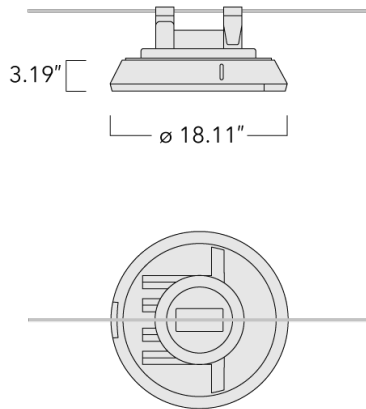

Specifications

Material description

Body	Marine-grade die-cast aluminium alloy
Lens	Non-reflecting safety glass lens, hinged
Colors	RAL9004 Black RAL9007 Grey Metallic RAL9016 White RAL8019 Dark Bronze
Gasket	Silicone rubber gasket
Fasteners	PCS Polymer Coated Stainless Steel hardware
Ingress protection	IP66
Impact resistance	IK07
Corrosion resistance	5CE
Windage	0.7 ft²

WE-EF LIGHTING USA, LLC

410-D Keystone Drive, 15086 Warrendale, PA 15086 - Phone: +1 724 742 0030
customersupport.usa@we-ef.com - <https://we-ef.com/us>
Subject to technical changes and errors. - Generated on 11/23/2024