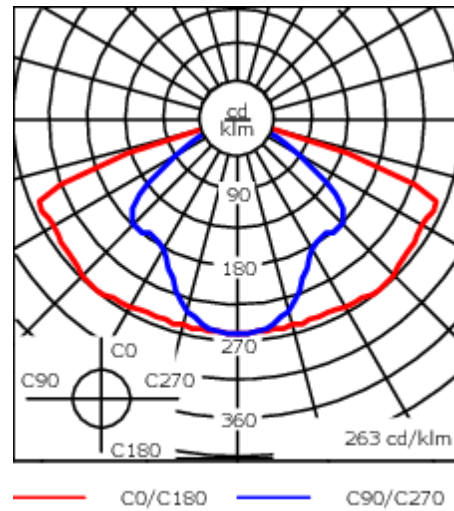

Includes cable connector, for cable 6-12 mm. Cable inclination angle: Maximum 10°.

Weight	11.60 kg
Light distribution	asymmetric, side throw beam [S60]
Light source	LED-12/12W/12W / 700 mA - 3000 K
CRI	80
Power supply	EC
LEDs	12
Rated input power	27 W

Nominal Lumen (lm)

LED Lumen	290
Total Lumen	3480
Tj	85

Rated lumens (lm)

LED Lumen	253.3
Total Lumen	3039.5
Ta	25

111-0718

RFS530 LED

we-ef

Specifications