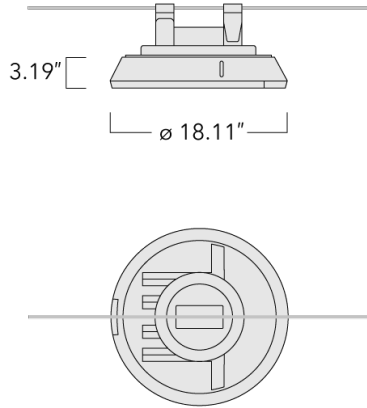

111-0718

RFS530 LED

we-ef

Description

Catenary-mounted luminaire.

IP66. Class I. IK07. Marine-grade, die-cast aluminum alloy. 5CE superior corrosion protection including PCS hardware. Silicone CCG® Controlled Compression Gasket. Non-reflecting safety glass lens hinged. Cable inclination angle: Maximum 10°. Supplied with 3 ft of cable. CAD-optimized optics for superior illumination and glare control. Integral driver in thermally separated compartment. OLC® One LED Concept. Factory-installed LED circuit board. 0-10V Dimming comes standard with luminaire. Built-in surface junction box. Luminaire is factory-sealed and does not need to be opened during installation.

Subject to technical changes and errors. - Generated on 10/23/2024

Specifications

Material description

Body	Marine-grade die-cast aluminium alloy
Lens	Non-reflecting safety glass lens, hinged
Colors	<div style="display: flex; align-items: center; margin-bottom: 5px;"> <div style="width: 20px; height: 10px; background-color: black; margin-right: 5px;"></div> RAL9004 Black </div> <div style="display: flex; align-items: center; margin-bottom: 5px;"> <div style="width: 20px; height: 10px; background-color: grey; margin-right: 5px;"></div> RAL9007 Grey Metallic </div> <div style="display: flex; align-items: center; margin-bottom: 5px;"> <div style="width: 20px; height: 10px; background-color: white; margin-right: 5px;"></div> RAL9016 White </div> <div style="display: flex; align-items: center;"> <div style="width: 20px; height: 10px; background-color: darkgrey; margin-right: 5px;"></div> RAL8019 Dark Bronze </div>
Gasket	Silicone rubber gasket
Fasteners	PCS Polymer Coated Stainless Steel hardware
Ingress protection	IP66
Impact resistance	IK07
Corrosion resistance	5CE
Windage	0.7 ft ²