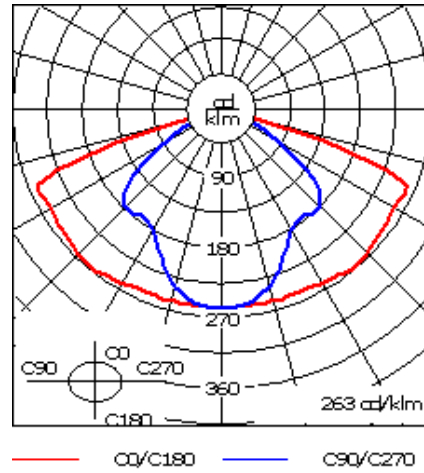

Specifications

Material description

Body	Marine-grade die-cast aluminium alloy
Lens	Non-reflecting safety glass lens, hinged
Colors	RAL9004 Black RAL9007 Grey Metallic RAL9016 White RAL8019 Dark Bronze
Gasket	Silicone rubber gasket
Fasteners	PCS Polymer Coated Stainless Steel hardware
Ingress protection	IP66
Impact resistance	IK07
Corrosion resistance	5CE
Windage	0.7 ft²

WE-EF LIGHTING USA, LLC

410-D Keystone Drive, 15086 Warrendale, PA 15086 - Phone: +1 724 742 0030

customersupport.usa@we-ef.com - <https://we-ef.com/us>

Subject to technical changes and errors. - Generated on 10/23/2024