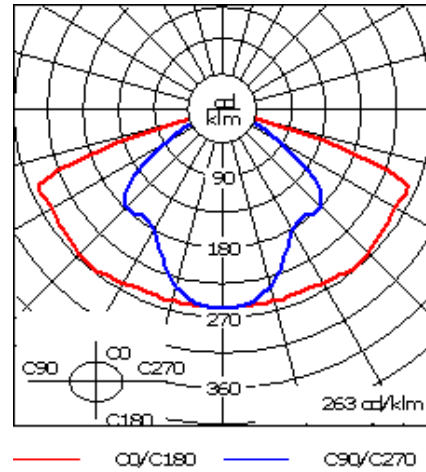

Specifications

Material description

Body	Marine-grade die-cast aluminium alloy
Lens	Non-reflecting safety glass lens, hinged
Colors	RAL9004 Black RAL9007 Grey Metallic RAL9016 White RAL8019 Dark Bronze
Gasket	Silicone rubber gasket
Fasteners	PCS Polymer Coated Stainless Steel hardware
Ingress protection	IP66
Impact resistance	IK07
Corrosion resistance	5CE
Windage	0.7 ft²

WE-EF LIGHTING USA, LLC

410-D Keystone Drive, 15086 Warrendale, PA 15086 - Phone: +1 724 742 0030
customersupport.usa@we-ef.com - <https://we-ef.com/us>
Subject to technical changes and errors. - Generated on 11/23/2024