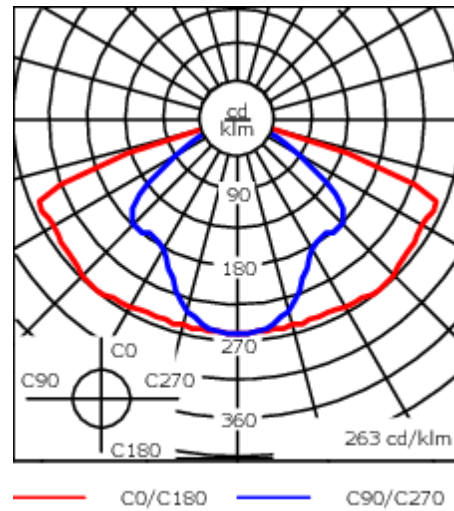

Includes cable connector, for cable 6-12 mm. Cable inclination angle: Maximum 10°.

Weight	11.90 kg
Light distribution	asymmetric, side throw beam [S60]
Light source	LED-24/24W/24W / 700 mA - 3000 K
CRI	80
Power supply	EC
LEDs	24
Rated input power	54 W

Nominal Lumen (lm)

LED Lumen	290
Total Lumen	6960
Tj	85

Rated lumens (lm)

LED Lumen	253.3
Total Lumen	6079.1
Ta	25

111-0720

RFS530 LED

we-ef

Specifications