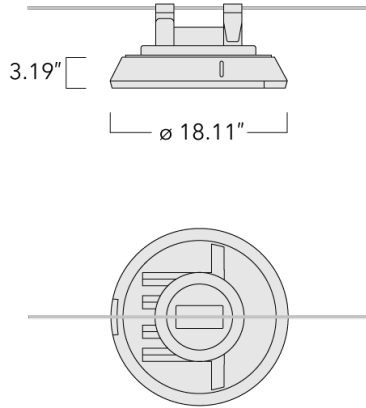

Specifications

Material description

Body	Marine-grade die-cast aluminium alloy
Lens	Non-reflecting safety glass lens, hinged
Colors	RAL9004 Black RAL9007 Grey Metallic RAL9016 White RAL8019 Dark Bronze
Gasket	Silicone rubber gasket
Fasteners	PCS Polymer Coated Stainless Steel hardware
Ingress protection	IP66
Impact resistance	IK07
Corrosion resistance	5CE
Windage	0.7 ft²

WE-EF LIGHTING USA, LLC

410-D Keystone Drive, 15086 Warrendale, PA 15086 - Phone: +1 724 742 0030
customersupport.usa@we-ef.com - <https://we-ef.com/us>
Subject to technical changes and errors. - Generated on 11/23/2024