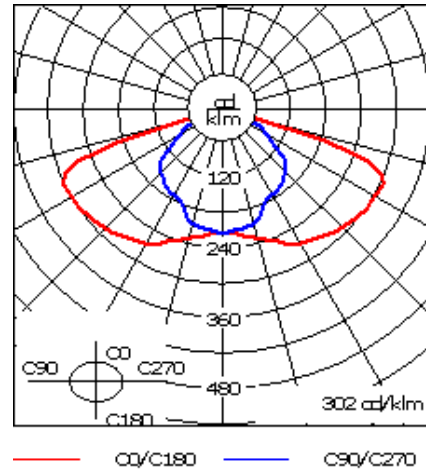

Specifications

Material description

Body	Marine-grade die-cast aluminium alloy
Lens	Non-reflecting safety glass lens, hinged
Colors	RAL9004 Black RAL9007 Grey Metallic RAL9016 White RAL8019 Dark Bronze
Gasket	Silicone rubber gasket
Fasteners	PCS Polymer Coated Stainless Steel hardware
Ingress protection	IP66
Impact resistance	IK07
Corrosion resistance	5CE
Windage	0.7 ft²

WE-EF LIGHTING USA, LLC

410-D Keystone Drive, 15086 Warrendale, PA 15086 - Phone: +1 724 742 0030
customersupport.usa@we-ef.com - <https://we-ef.com/us>
Subject to technical changes and errors. - Generated on 11/23/2024