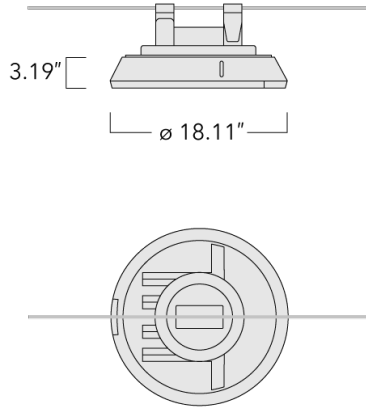

Specifications

Material description

Body	Marine-grade die-cast aluminium alloy
Lens	Non-reflecting safety glass lens, hinged
Colors	 RAL9004 Black RAL9007 Grey Metallic RAL9016 White RAL8019 Dark Bronze
Gasket	Silicone rubber gasket
Fasteners	PCS Polymer Coated Stainless Steel hardware
Ingress protection	IP66
Impact resistance	IK07
Corrosion resistance	5CE
Windage	0.7 ft²

WE-EF LIGHTING USA, LLC

410-D Keystone Drive, 15086 Warrendale, PA 15086 - Phone: +1 724 742 0030
customersupport.usa@we-ef.com - <https://we-ef.com/us>
Subject to technical changes and errors. - Generated on 11/23/2024