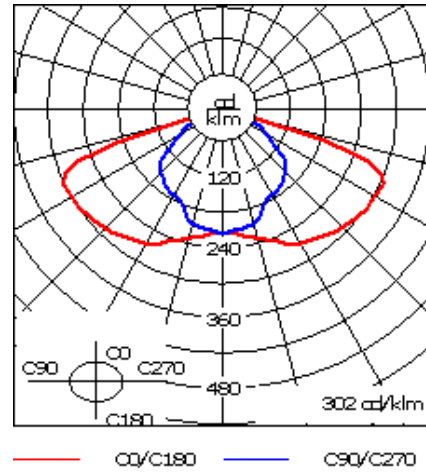

Specifications

Material description

Body	Marine-grade die-cast aluminium alloy
Lens	Non-reflecting safety glass lens, hinged
Colors	 RAL9004 Black RAL9007 Grey Metallic RAL9016 White RAL8019 Dark Bronze
Gasket	Silicone rubber gasket
Fasteners	PCS Polymer Coated Stainless Steel hardware
Ingress protection	IP66
Impact resistance	IK07
Corrosion resistance	5CE
Windage	0.7 ft²

WE-EF LIGHTING USA, LLC

410-D Keystone Drive, 15086 Warrendale, PA 15086 - Phone: +1 724 742 0030
customersupport.usa@we-ef.com - <https://we-ef.com/us>
Subject to technical changes and errors. - Generated on 11/23/2024