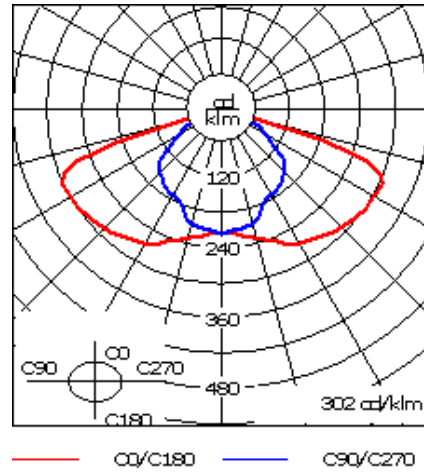

Specifications

Material description

Body	Marine-grade die-cast aluminium alloy
Lens	Non-reflecting safety glass lens, hinged
Colors	RAL9004 Black RAL9007 Grey Metallic RAL9016 White RAL8019 Dark Bronze
Gasket	Silicone rubber gasket
Fasteners	PCS Polymer Coated Stainless Steel hardware
Ingress protection	IP66
Impact resistance	IK07
Corrosion resistance	5CE
Windage	0.7 ft²

WE-EF LIGHTING USA, LLC

410-D Keystone Drive, 15086 Warrendale, PA 15086 - Phone: +1 724 742 0030

customersupport.usa@we-ef.com - <https://we-ef.com/us>

Subject to technical changes and errors. - Generated on 10/23/2024