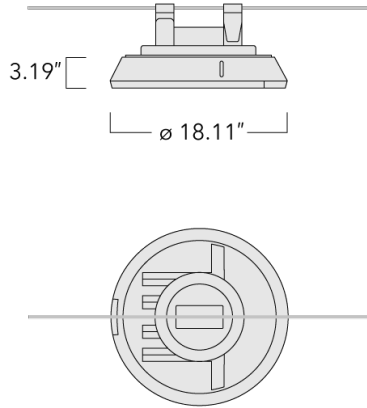

Specifications

Material description

Body	Marine-grade die-cast aluminium alloy
Lens	Non-reflecting safety glass lens, hinged
Colors	RAL9004 Black RAL9007 Grey Metallic RAL9016 White RAL8019 Dark Bronze
Gasket	Silicone rubber gasket
Fasteners	PCS Polymer Coated Stainless Steel hardware
Ingress protection	IP66
Impact resistance	IK07
Corrosion resistance	5CE
Windage	0.7 ft²

WE-EF LIGHTING USA, LLC

410-D Keystone Drive, 15086 Warrendale, PA 15086 - Phone: +1 724 742 0030

customersupport.usa@we-ef.com - <https://we-ef.com/us>

Subject to technical changes and errors. - Generated on 10/23/2024