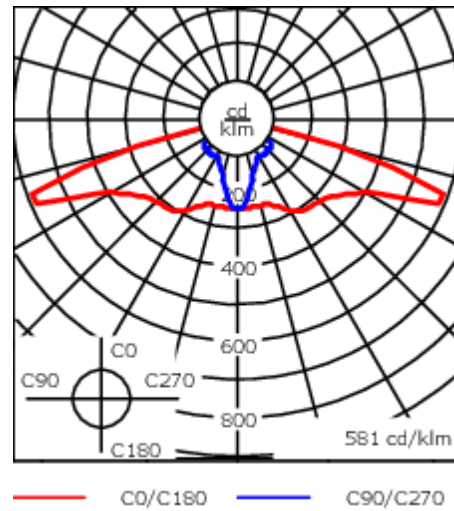

Includes cable connector, for cable 6-12 mm. Cable inclination angle: Maximum 10°.

Weight	11.60 kg
Light distribution	asymmetric, side throw beam [S70]
Light source	LED-12/12W/12W / 700 mA - 3000 K
CRI	80
Power supply	EC
LEDs	12
Rated input power	27 W

Nominal Lumen (lm)

LED Lumen	290
Total Lumen	3480
Tj	85

Rated lumens (lm)

LED Lumen	240
Total Lumen	2879.9
Ta	25

111-0725

RFS530 LED

we-ef

Specifications