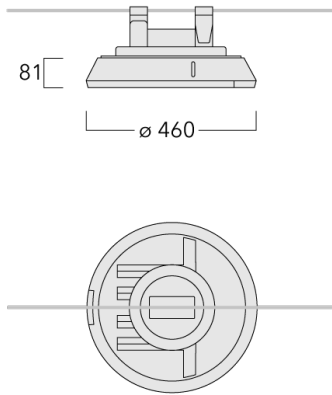

Description

IP66, Class I. Class II on request. IK07. Marine-grade, die-cast aluminium alloy. 5CE superior corrosion protection including PCS hardware. Silicone CCG® Controlled Compression Gasket. Non-reflecting safety glass lens, hinged with safety switch. Integral EC electronic converter in thermally separated compartment. CAD-optimised optics for superior illumination and glare control. OLC® One LED Concept. Factory installed LED circuit board. The luminaire is factory-sealed and does not need to be opened during installation. Optional 2200 K version available. To be specified at time of ordering.

Includes cable connector, for cable 6-12 mm. Cable inclination angle: Maximum 10°.

Weight	11.60 kg
Light distribution	asymmetric, side throw beam [S70]
Light source	LED-12/12W/12W / 700 mA - 3000 K
CRI	80
Power supply	EC
LEDs	12
Rated input power	27 W

Nominal Lumen (lm)

LED Lumen	290
Total Lumen	3480
Tj	85

Rated lumens (lm)

LED Lumen	240
Total Lumen	2879.9
Ta	25

111-0725

RFS530 LED

we-ef

Specifications

Material description

Body	Marine-grade, die-cast aluminium alloy
Lens	Non-reflecting safety glass lens, hinged
Colours	 RAL9004 Signal black  RAL9006 White aluminium  RAL9007 Grey aluminium  RAL7016 Anthracite grey  RAL9016 Traffic white
Gasket	Silicone CCG® Controlled Compression Gasket
Fasteners	PCS Polymer Coated Stainless Steel Hardware
Ingress protection	IP66
Impact resistance	IK07
Corrosion resistance	5CE
Windage	0.062 m ²