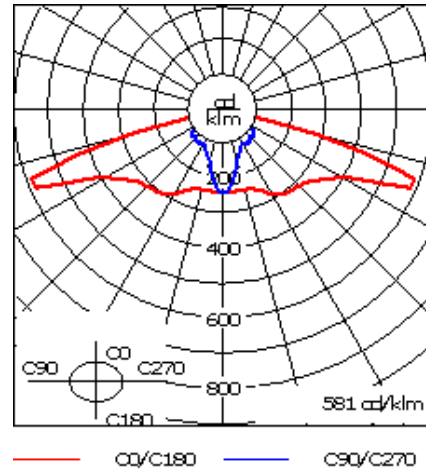

Specifications

Material description

Body	Marine-grade die-cast aluminium alloy
Lens	Non-reflecting safety glass lens, hinged
Colors	RAL9004 Black RAL9007 Grey Metallic RAL9016 White RAL8019 Dark Bronze
Gasket	Silicone rubber gasket
Fasteners	PCS Polymer Coated Stainless Steel hardware
Ingress protection	IP66
Impact resistance	IK07
Corrosion resistance	5CE
Windage	0.7 ft²

WE-EF LIGHTING USA, LLC

410-D Keystone Drive, 15086 Warrendale, PA 15086 - Phone: +1 724 742 0030
customersupport.usa@we-ef.com - <https://we-ef.com/us>
Subject to technical changes and errors. - Generated on 11/23/2024