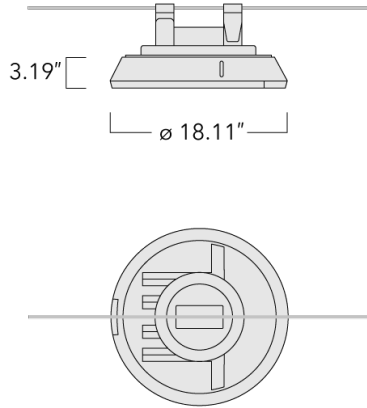

111-0725

RFS530 LED

we-ef

Description

Catenary-mounted luminaire.

IP66. Class I. IK07. Marine-grade, die-cast aluminum alloy. 5CE superior corrosion protection including PCS hardware. Silicone CCG® Controlled Compression Gasket. Non-reflecting safety glass lens hinged. Cable inclination angle: Maximum 10°. Supplied with 3 ft of cable. CAD-optimized optics for superior illumination and glare control. Integral driver in thermally separated compartment. OLC® One LED Concept. Factory-installed LED circuit board. 0-10V Dimming comes standard with luminaire. Built-in surface junction box. Luminaire is factory-sealed and does not need to be opened during installation.

Subject to technical changes and errors. - Generated on 10/23/2024

Specifications

Material description

Body	Marine-grade die-cast aluminium alloy
Lens	Non-reflecting safety glass lens, hinged
Colors	<div style="display: flex; flex-direction: column; gap: 5px;"> <div style="display: flex; align-items: center;"> <div style="width: 20px; height: 10px; background-color: black; margin-right: 5px;"></div> RAL9004 Black </div> <div style="display: flex; align-items: center;"> <div style="width: 20px; height: 10px; background-color: grey; margin-right: 5px;"></div> RAL9007 Grey Metallic </div> <div style="display: flex; align-items: center;"> <div style="width: 20px; height: 10px; background-color: white; margin-right: 5px;"></div> RAL9016 White </div> <div style="display: flex; align-items: center;"> <div style="width: 20px; height: 10px; background-color: darkgrey; margin-right: 5px;"></div> RAL8019 Dark Bronze </div> </div>
Gasket	Silicone rubber gasket
Fasteners	PCS Polymer Coated Stainless Steel hardware
Ingress protection	IP66
Impact resistance	IK07
Corrosion resistance	5CE
Windage	0.7 ft ²