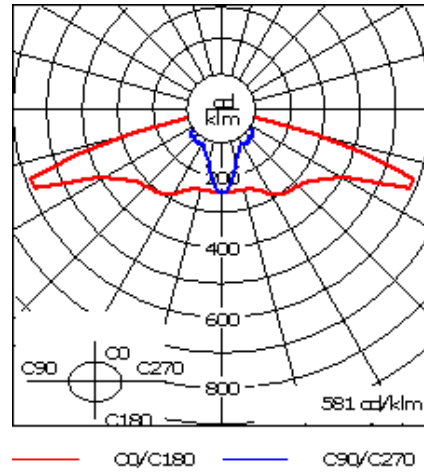

Specifications

Material description

Body	Marine-grade die-cast aluminium alloy
Lens	Non-reflecting safety glass lens, hinged
Colors	RAL9004 Black RAL9007 Grey Metallic RAL9016 White RAL8019 Dark Bronze
Gasket	Silicone rubber gasket
Fasteners	PCS Polymer Coated Stainless Steel hardware
Ingress protection	IP66
Impact resistance	IK07
Corrosion resistance	5CE
Windage	0.7 ft²

WE-EF LIGHTING USA, LLC

410-D Keystone Drive, 15086 Warrendale, PA 15086 - Phone: +1 724 742 0030

customersupport.usa@we-ef.com - <https://we-ef.com/us>

Subject to technical changes and errors. - Generated on 10/23/2024