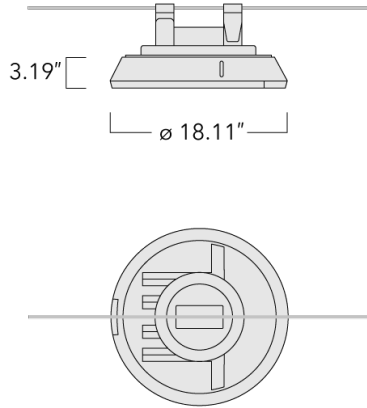

111-0727

RFS530 LED

we-ef

Description

Catenary-mounted luminaire.

IP66. Class I. IK07. Marine-grade, die-cast aluminum alloy. 5CE superior corrosion protection including PCS hardware. Silicone CCG® Controlled Compression Gasket. Non-reflecting safety glass lens hinged. Cable inclination angle: Maximum 10°. Supplied with 3 ft of cable. CAD-optimized optics for superior illumination and glare control. Integral driver in thermally separated compartment. OLC® One LED Concept. Factory-installed LED circuit board. 0-10V Dimming comes standard with luminaire. Built-in surface junction box. Luminaire is factory-sealed and does not need to be opened during installation.

Subject to technical changes and errors. - Generated on 10/23/2024

Specifications

Material description

Body	Marine-grade die-cast aluminium alloy
Lens	Non-reflecting safety glass lens, hinged
Colors	<div style="display: flex; flex-direction: column; gap: 5px;"> <div style="display: flex; align-items: center;"> <div style="width: 20px; height: 10px; background-color: black; margin-right: 5px;"></div> RAL9004 Black </div> <div style="display: flex; align-items: center;"> <div style="width: 20px; height: 10px; background-color: grey; margin-right: 5px;"></div> RAL9007 Grey Metallic </div> <div style="display: flex; align-items: center;"> <div style="width: 20px; height: 10px; background-color: white; margin-right: 5px;"></div> RAL9016 White </div> <div style="display: flex; align-items: center;"> <div style="width: 20px; height: 10px; background-color: darkgrey; margin-right: 5px;"></div> RAL8019 Dark Bronze </div> </div>
Gasket	Silicone rubber gasket
Fasteners	PCS Polymer Coated Stainless Steel hardware
Ingress protection	IP66
Impact resistance	IK07
Corrosion resistance	5CE
Windage	0.7 ft ²