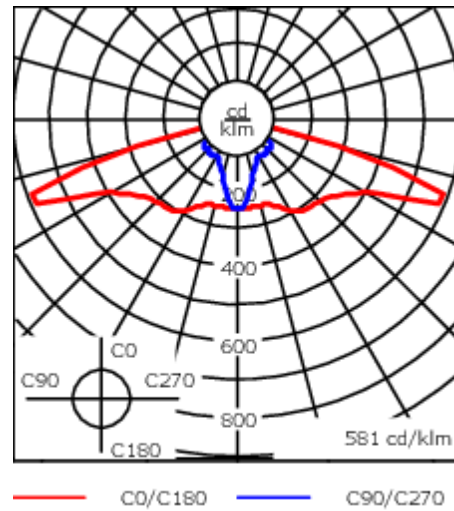

111-0728

RFS530 LED

we-ef

Specifications

Material description

Body	Marine-grade, die-cast aluminium alloy
Lens	Non-reflecting safety glass lens, hinged
Colours	RAL9004 Signal black RAL9006 White aluminium RAL9007 Grey aluminium RAL7016 Anthracite grey RAL9016 Traffic white
Gasket	Silicone CCG® Controlled Compression Gasket
Fasteners	PCS Polymer Coated Stainless Steel Hardware
Ingress protection	IP66
Impact resistance	IK07
Corrosion resistance	5CE
Windage	0.062 m²

Electrical description

Power supply	220-240V / 50-60 Hz
Driver / Ballast	Integral EC electronic converter
Power factor	< 0.9
Surge protection	6/6 kV (optional SP10)

Fagerhult Lighting Ltd

33-34 Dolben Street, SE1 0UQ London, United Kingdom

<https://we-ef.com/uk>

Subject to technical changes and errors. - Generated on 23/11/2024