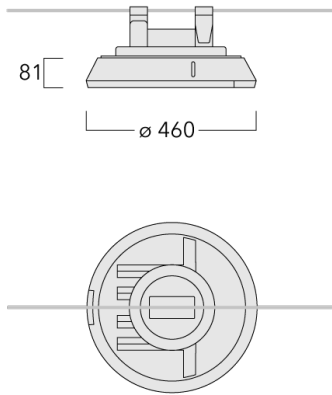

111-0728

RFS530 LED

we-ef

Specifications

Material description

Body	Marine-grade, die-cast aluminium alloy
Lens	Non-reflecting safety glass lens, hinged
Colours	RAL9004 Signal black RAL9006 White aluminium RAL9007 Grey aluminium RAL7016 Anthracite grey RAL9016 Traffic white
Gasket	Silicone CCG® Controlled Compression Gasket
Fasteners	PCS Polymer Coated Stainless Steel Hardware
Ingress protection	IP66
Impact resistance	IK07
Corrosion resistance	5CE
Windage	0.062 m²

Electrical description

Power supply	220-240V / 50-60 Hz
Driver / Ballast	Integral EC electronic converter
Power factor	< 0.9
Surge protection	6/6 kV (optional SP10)

Fagerhult Lighting Ltd

33-34 Dolben Street, SE1 0UQ London, United Kingdom

<https://we-ef.com/uk>

Subject to technical changes and errors. - Generated on 23/11/2024