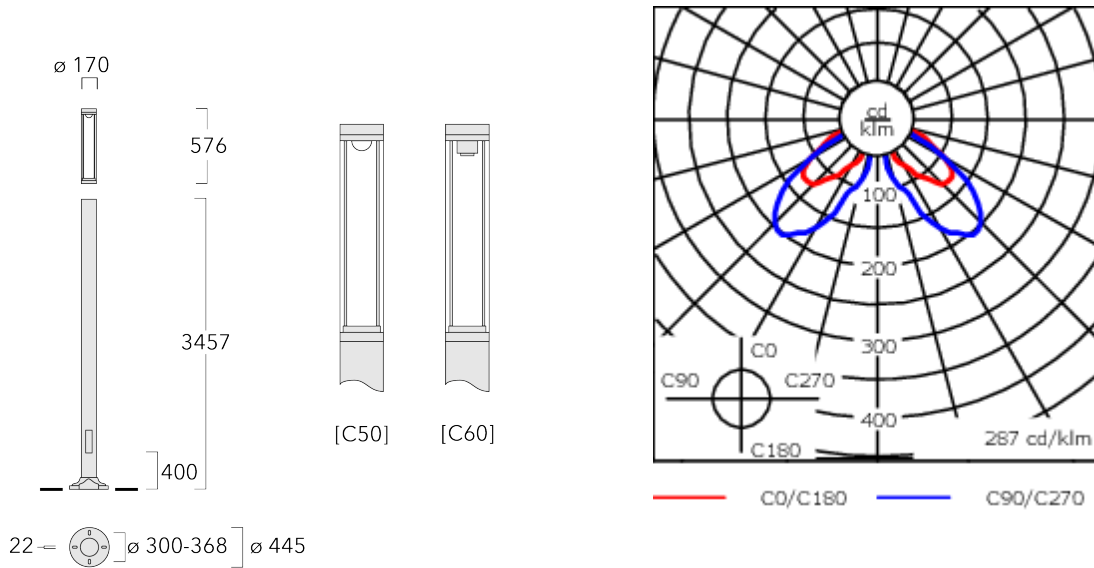

115-1840

LTM440 LED-FT

we-ef

Description

IP66, Class I. Class II on request. IK10. Marine-grade die-cast aluminium alloy. 5CE superior corrosion protection including PCS hardware. Silicone CCG® Controlled Compression Gasket. Polycarbonate main lens. CAD-optimised optics for superior illumination and glare control.

Service door with fused cable connecting box.

Weight	25.00 kg
Light distribution	rectangular [R50]
Light source	LED-FT-17W / 500 mA - 3000 K
CRI	80
Power supply	EC
LEDs	1
Rated input power	20 W
Rated lumens (lm)	
LED Lumen	2403.3
Total Lumen	2403.3
Ta	25
Nominal Lumen (lm)	
LED Lumen	3070
Total Lumen	3070
Tc	25

Fagerhult Lighting Ltd

33-34 Dolben Street, SE1 0UQ London, United Kingdom

<https://we-ef.com/uk>

Subject to technical changes and errors. - Generated on 23/10/2024

Specifications

Material description

Body	Marine-grade, all-aluminium construction
Lens	Polycarbonate lens
Colours	<ul style="list-style-type: none"> RAL9004 Signal black RAL9006 White aluminium RAL9007 Grey aluminium RAL7016 Anthracite grey RAL9016 Traffic white
Gasket	Silicone CCG® Controlled Compression Gasket
Fasteners	PCS Polymer Coated Stainless Steel hardware
Ingress protection	IP66
Impact resistance	IK10
Corrosion resistance	5CE