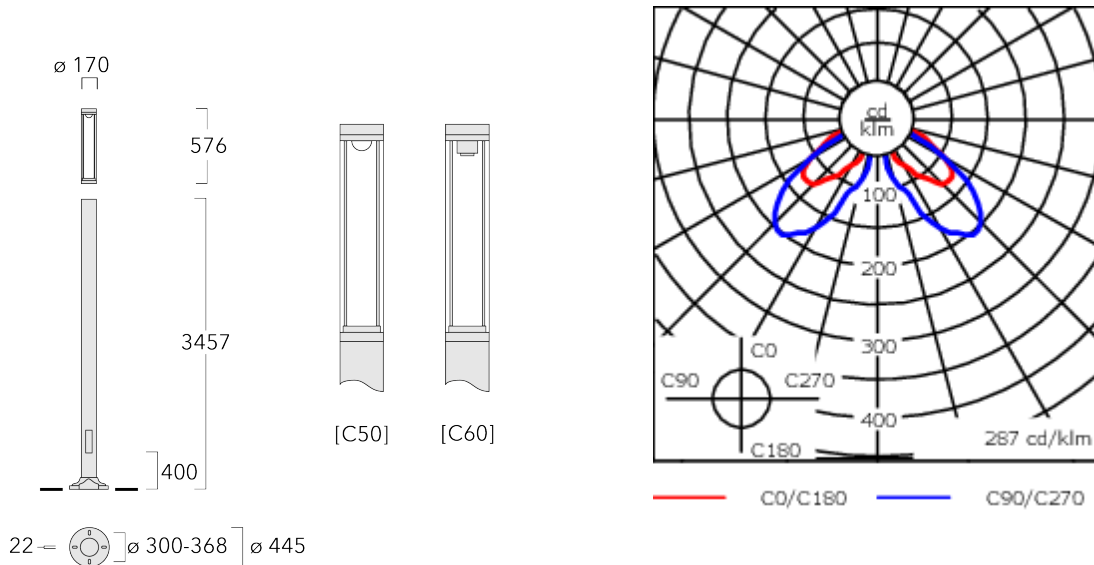

115-1845

LTM440 LED-FT

we-ef

Description

IP66, Class I. Class II on request. IK10. Marine-grade die-cast aluminium alloy. 5CE superior corrosion protection including PCS hardware. Silicone CCG® Controlled Compression Gasket. Polycarbonate main lens. CAD-optimised optics for superior illumination and glare control.

Service door with fused cable connecting box.

Weight	25.00 kg
Light distribution	rectangular [R50]
Light source	LED-FT-17W / 500 mA - 4000 K
CRI	80
Power supply	EC
LEDs	1
Rated input power	20 W

Rated lumens (lm)

Subject to technical changes and errors. - Generated on 23/10/2024

Specifications

Material description

Body	Marine-grade, all-aluminium construction
Lens	Polycarbonate lens
Colours	<div style="display: flex; align-items: center;"> <div style="width: 20px; height: 20px; background-color: black; margin-right: 5px;"></div> RAL9004 Signal black </div> <div style="display: flex; align-items: center;"> <div style="width: 20px; height: 20px; background-color: #cccccc; margin-right: 5px;"></div> RAL9006 White aluminium </div> <div style="display: flex; align-items: center;"> <div style="width: 20px; height: 20px; background-color: #808080; margin-right: 5px;"></div> RAL9007 Grey aluminium </div> <div style="display: flex; align-items: center;"> <div style="width: 20px; height: 20px; background-color: #333333; margin-right: 5px;"></div> RAL7016 Anthracite grey </div> <div style="display: flex; align-items: center;"> <div style="width: 20px; height: 20px; background-color: #e0e0e0; margin-right: 5px;"></div> RAL9016 Traffic white </div>
Gasket	Silicone CCG® Controlled Compression Gasket
Fasteners	PCS Polymer Coated Stainless Steel hardware
Ingress protection	IP66
Impact resistance	IK10
Corrosion resistance	5CE