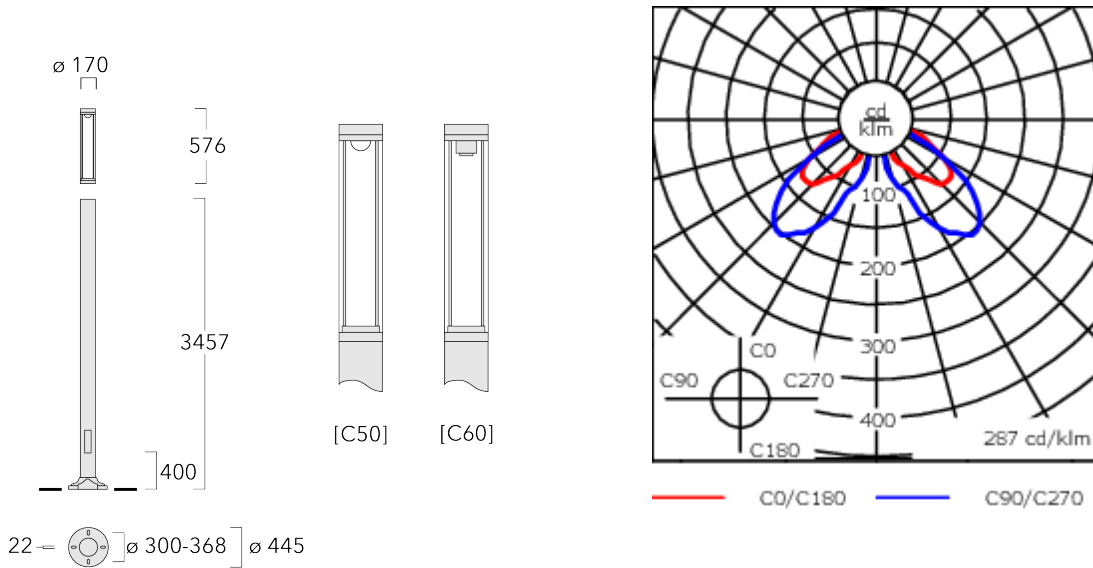

115-1848

LTM440 LED-FT

we-ef

Specifications

Material description

Body	Marine-grade, all-aluminium construction
Lens	Polycarbonate lens
Colours	RAL9004 Signal black RAL9006 White aluminium RAL9007 Grey aluminium RAL7016 Anthracite grey RAL9016 Traffic white
Gasket	Silicone CCG® Controlled Compression Gasket
Fasteners	PCS Polymer Coated Stainless Steel hardware
Ingress protection	IP66
Impact resistance	IK10
Corrosion resistance	5CE

Electrical description

Power supply	220-240V / 50-60 Hz
Driver / Ballast	Integral EC electronic converter
Surge protection	10/10kV

Additional information

Lifetime	Ta=25° L70B50 > 50000h
Energy efficiency class	B-C (Light source)

WE-EF LEUCHTEN GmbH

Töpinger Straße 16, 29646 Bispingen, Germany - Phone: +49 5194 909-0

info@we-ef.com - <https://we-ef.com>

Subject to technical changes and errors. - Generated on 23/10/2024