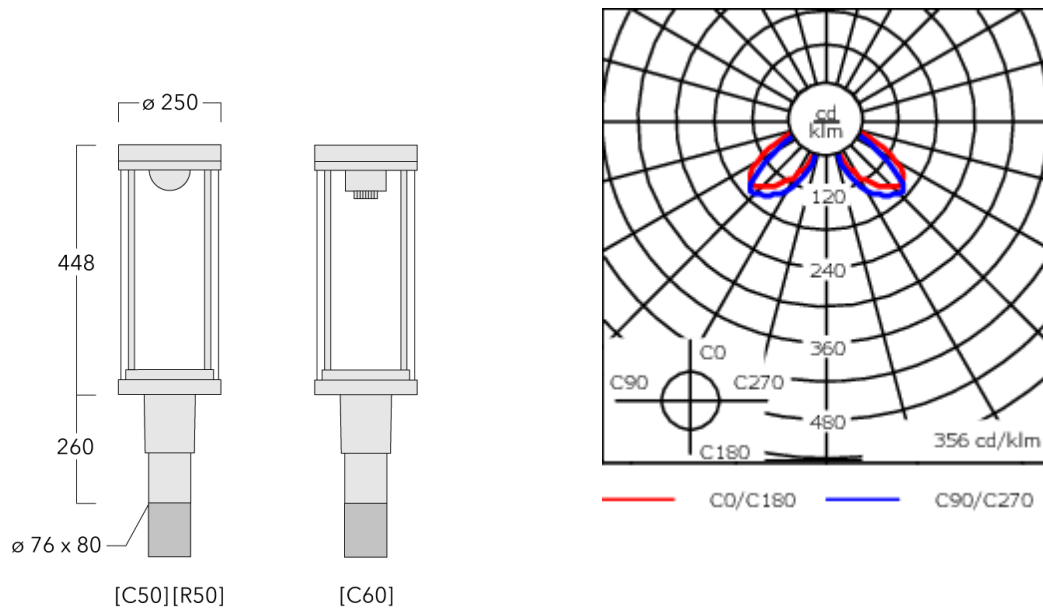

Specifications

Material description

Body	Marine-grade, die-cast aluminium alloy
Lens	PMMA
Colours	RAL9004 Signal black RAL9006 White aluminium RAL9007 Grey aluminium RAL7016 Anthracite grey RAL9016 Traffic white
Gasket	Silicone CCG® Controlled Compression Gasket
Fasteners	PCS Polymer Coated Stainless Steel Hardware
Ingress protection	IP66
Impact resistance	IK08
Corrosion resistance	5CE
Windage	0.177 m²

Electrical description

Power supply	220-240V / 50-60 Hz
Driver / Ballast	Integral EC electronic converter
Power factor	> 0.9
Surge protection	6/6 kV (optional SP10)

Fagerhult Lighting Ltd

33-34 Dolben Street, SE1 0UQ London, United Kingdom

<https://we-ef.com/uk>

Subject to technical changes and errors. - Generated on 23/10/2024