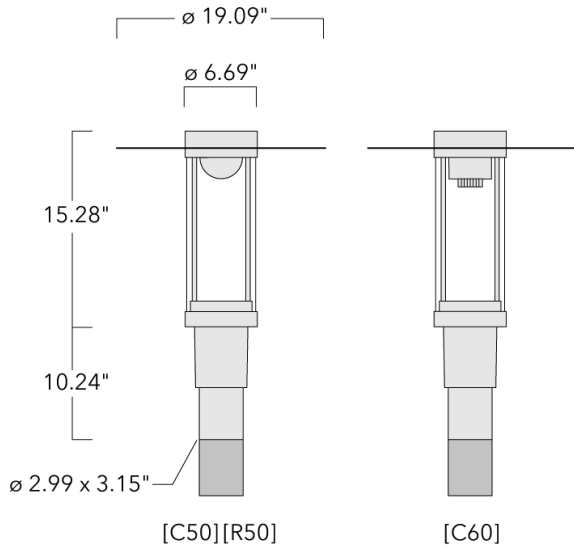

115-1881

ZAT430-FT LED

we-ef

Description

IP66. Class I. IK09. Marine-grade, die-cast aluminum alloy. 5CE superior corrosion protection including PCS hardware. Silicone CCG® Controlled Compression Gasket. PMMA main lens. CAD-optimized indirect optics for superior illumination and glare control. Integral driver in thermally separated compartment. Factory-installed LED circuit board. 0-10V Dimming comes standard with luminaire. Luminaire is factory-sealed and does not need to be opened during installation.

Recommended mounting height 10-20 ft.

Specify product with 7 Digit product code - Finish Color. Accessories, such as mounting, optical, and electrical, must be specified separately.

Example: XXX-XXXX-9004 (Black)
+ XXX-XXXX (Accessory 1)

Weight	19.97 lb
Light distribution	rectangular [R50]
Light source	LED-FT-12W (2700K)
CRI	80
Power supply	electronic gear
LEDs	1
Rated input power	14 W

Rated lumens (lm)

LED Lumen	1468
Total Lumen	1468
Ta	25

ZAT430-FT LED

Specifications

Material description

Body	Marine-grade, die-cast aluminium alloy
Lens	PMMA
Colors	<div style="display: flex; align-items: center;"> <div style="width: 20px; height: 15px; background-color: black; margin-right: 5px;"></div> RAL9004 Black </div> <div style="display: flex; align-items: center; margin-top: 5px;"> <div style="width: 20px; height: 15px; background-color: grey; margin-right: 5px;"></div> RAL9007 Grey Metallic </div> <div style="display: flex; align-items: center; margin-top: 5px;"> <div style="width: 20px; height: 15px; background-color: white; margin-right: 5px;"></div> RAL9016 White </div> <div style="display: flex; align-items: center; margin-top: 5px;"> <div style="width: 20px; height: 15px; background-color: darkgrey; margin-right: 5px;"></div> RAL8019 Dark Bronze </div>
Gasket	Silicone CCG® Controlled Compression Gasket
Fasteners	PCS Polymer Coated Stainless Steel Hardware
Ingress protection	IP66
Impact resistance	IK09
Corrosion resistance	5CE
Windage	0.130 m ²