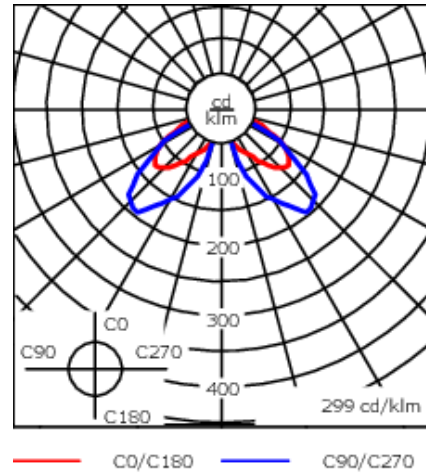

ZAT430-FT LED

Specifications

Material description

Body	Marine-grade, die-cast aluminium alloy
Lens	PMMA
Colors	RAL9004 Black RAL9007 Grey Metallic RAL9016 White RAL8019 Dark Bronze
Gasket	Silicone CCG® Controlled Compression Gasket
Fasteners	PCS Polymer Coated Stainless Steel Hardware
Ingress protection	IP66
Impact resistance	IK09
Corrosion resistance	5CE
Windage	0.130 m²

Electrical description

Power supply	Integral [ECG] LED driver in 120-277V
Driver / Ballast	Integral EC electronic converter
Power factor	> 0.9

WE-EF LIGHTING USA, LLC

410-D Keystone Drive, 15086 Warrendale, PA 15086 - Phone: +1 724 742 0030
customersupport.usa@we-ef.com - <https://we-ef.com/us>
Subject to technical changes and errors. - Generated on 11/27/2024