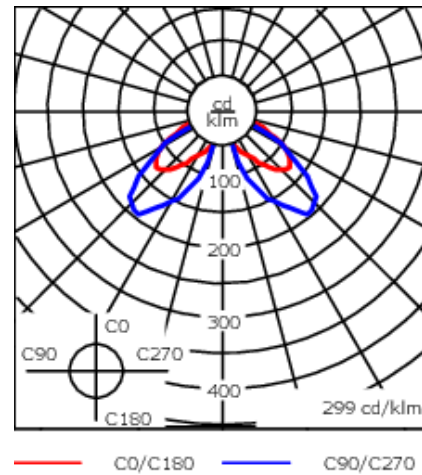

ZAT430-FT LED

Specifications

Material description

Body	Marine-grade, die-cast aluminium alloy
Lens	PMMA
Colors	RAL9004 Black RAL9007 Grey Metallic RAL9016 White RAL8019 Dark Bronze
Gasket	Silicone CCG® Controlled Compression Gasket
Fasteners	PCS Polymer Coated Stainless Steel Hardware
Ingress protection	IP66
Impact resistance	IK09
Corrosion resistance	5CE
Windage	0.130 m²

Electrical description

Power supply	Integral [ECG] LED driver in 120-277V
Driver / Ballast	Integral EC electronic converter
Power factor	> 0.9

WE-EF LIGHTING USA, LLC

410-D Keystone Drive, 15086 Warrendale, PA 15086 - Phone: +1 724 742 0030
customersupport.usa@we-ef.com - <https://we-ef.com/us>
Subject to technical changes and errors. - Generated on 10/23/2024