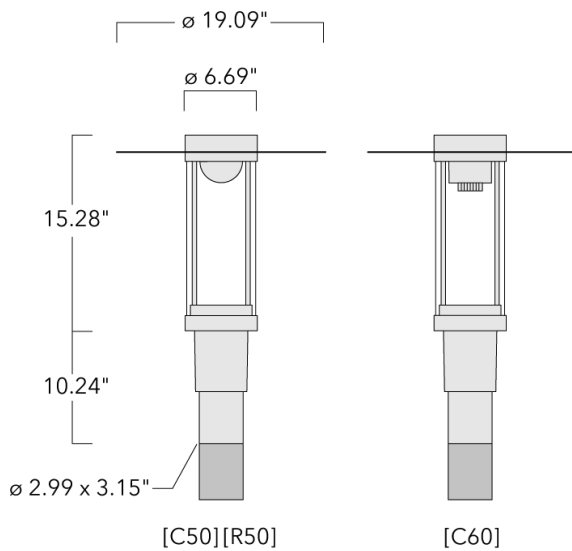

ZAT430-FT LED

Specifications

Material description

Body	Marine-grade, die-cast aluminium alloy
Lens	PMMA
Colors	RAL9004 Black RAL9007 Grey Metallic RAL9016 White RAL8019 Dark Bronze
Gasket	Silicone CCG® Controlled Compression Gasket
Fasteners	PCS Polymer Coated Stainless Steel Hardware
Ingress protection	IP66
Impact resistance	IK09
Corrosion resistance	5CE
Windage	0.130 m²

Electrical description

Power supply	Integral [ECG] LED driver in 120-277V
Driver / Ballast	Integral EC electronic converter
Power factor	> 0.9

WE-EF LIGHTING USA, LLC

410-D Keystone Drive, 15086 Warrendale, PA 15086 - Phone: +1 724 742 0030
customersupport.usa@we-ef.com - <https://we-ef.com/us>
Subject to technical changes and errors. - Generated on 10/23/2024