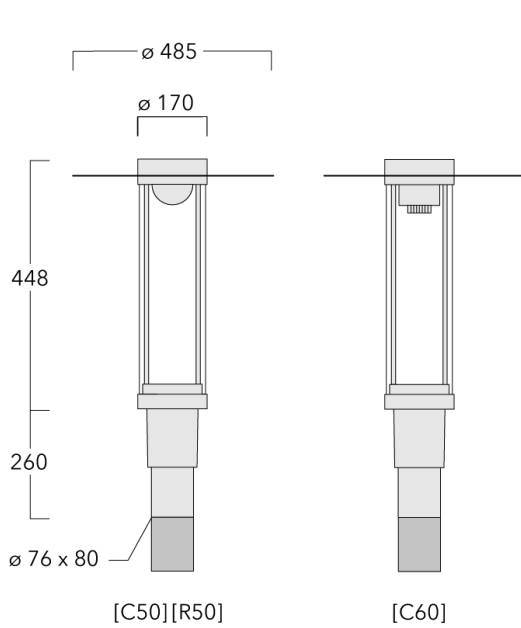

Specifications

Material description

Body	Marine-grade, die-cast aluminium alloy
Lens	PMMA
Colours	 RAL9004 Signal black RAL9006 White aluminium RAL9007 Grey aluminium RAL7016 Anthracite grey RAL9016 Traffic white
Gasket	Silicone CCG® Controlled Compression Gasket
Fasteners	PCS Polymer Coated Stainless Steel Hardware
Ingress protection	IP66
Impact resistance	IK09
Corrosion resistance	5CE
Windage	0.160 m²

Electrical description

Power supply	220-240V / 50-60 Hz
Driver / Ballast	Integral EC electronic converter. DALI
Power factor	> 0.9
Surge protection	6/6 kV (optional SP10)

WE-EF LEUCHTEN GmbH

Töpinger Straße 16, 29646 Bispingen, Germany - Phone: +49 5194 909-0
info@we-ef.com - <https://we-ef.com>

Subject to technical changes and errors. - Generated on 24/11/2024