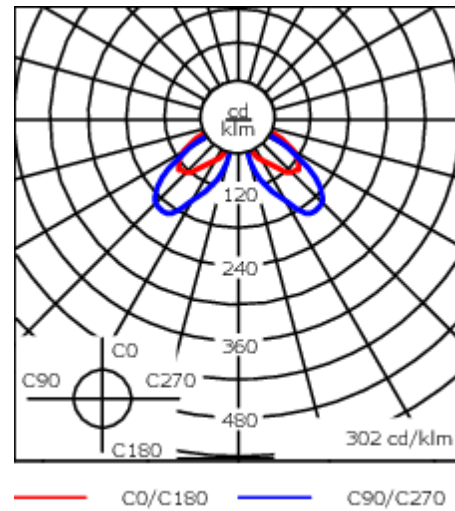

Specifications

Material description

Body	Marine-grade, die-cast aluminium alloy
Lens	PMMA
Colours	 RAL9004 Signal black RAL9006 White aluminium RAL9007 Grey aluminium RAL7016 Anthracite grey RAL9016 Traffic white
Gasket	Silicone CCG® Controlled Compression Gasket
Fasteners	PCS Polymer Coated Stainless Steel Hardware
Ingress protection	IP66
Impact resistance	IK09
Corrosion resistance	5CE
Windage	0.160 m²

Electrical description

Power supply	220-240V / 50-60 Hz
Driver / Ballast	Integral EC electronic converter. DALI
Power factor	> 0.9
Surge protection	6/6 kV (optional SP10)

WE-EF LEUCHTEN GmbH

Töpinger Straße 16, 29646 Bispingen, Germany - Phone: +49 5194 909-0
info@we-ef.com - <https://we-ef.com>

Subject to technical changes and errors. - Generated on 24/11/2024