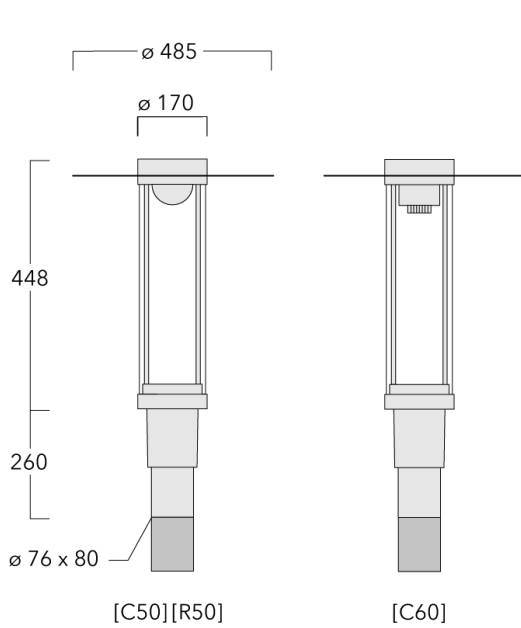

115-1886

ZAT440-FT LED

we-ef

Description

IP66, Class I. Class II on request. IK09. Marine-grade, die-cast aluminium alloy. 5CE superior corrosion protection including PCS hardware. Silicone CCG® Controlled Compression Gasket. PMMA main lens. Integral EC electronic converter in thermally separated compartment. DALI. CAD-optimised indirect optics for superior illumination and glare control. Factory installed LED circuit board. The luminaire is factory-sealed and does not need to be opened during installation.

Weight	7.80 kg
Light distribution	rectangular [R50]
Light source	LED-FT-12W / 350 mA - 4000 K
CRI	80
Power supply	EC
LEDs	1
Rated input power	14 W

Rated lumens (lm)

LED Lumen	1678.3
Total Lumen	1678.3
Ta	25

Specifications

Material description

Body	Marine-grade, die-cast aluminium alloy
Lens	PMMA
Colours	<div style="display: flex; flex-direction: column; gap: 5px;"> <div> RAL9004 Signal black</div> <div> RAL9006 White aluminium</div> <div> RAL9007 Grey aluminium</div> <div> RAL7016 Anthracite grey</div> <div> RAL9016 Traffic white</div> </div>
Gasket	Silicone CCG® Controlled Compression Gasket
Fasteners	PCS Polymer Coated Stainless Steel Hardware
Ingress protection	IP66
Impact resistance	IK09
Corrosion resistance	5CE
Windage	0.160 m ²