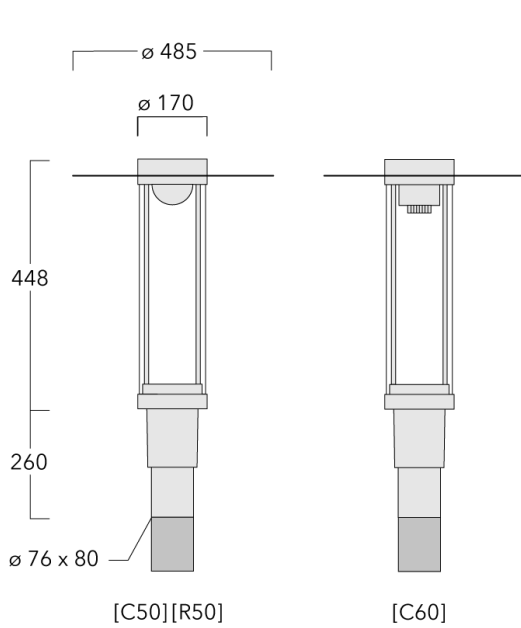

115-1977

ZAT440-FT LED

we-ef

Description

IP66, Class I. Class II on request. IK09. Marine-grade, die-cast aluminium alloy. 5CE superior corrosion protection including PCS hardware. Silicone CCG® Controlled Compression Gasket. PMMA main lens. Integral EC electronic converter in thermally separated compartment. DALI. CAD-optimised indirect optics for superior illumination and glare control. Factory installed LED circuit board. The luminaire is factory-sealed and does not need to be opened during installation.

Weight	7.80 kg
Light distribution	rectangular [R50]
Light source	LED-FT-17W / 500 mA - 2700 K
CRI	80
Power supply	EC
LEDs	1
Rated input power	20 W

Rated lumens (lm)

LED Lumen	2280.5
Total Lumen	2280.5
Ta	25

Specifications

Material description

Body	Marine-grade, die-cast aluminium alloy
Lens	PMMA
Colours	<div style="display: flex; flex-direction: column; gap: 5px;"> <div> RAL9004 Signal black</div> <div> RAL9006 White aluminium</div> <div> RAL9007 Grey aluminium</div> <div> RAL7016 Anthracite grey</div> <div> RAL9016 Traffic white</div> </div>
Gasket	Silicone CCG® Controlled Compression Gasket
Fasteners	PCS Polymer Coated Stainless Steel Hardware
Ingress protection	IP66
Impact resistance	IK09
Corrosion resistance	5CE
Windage	0.160 m ²