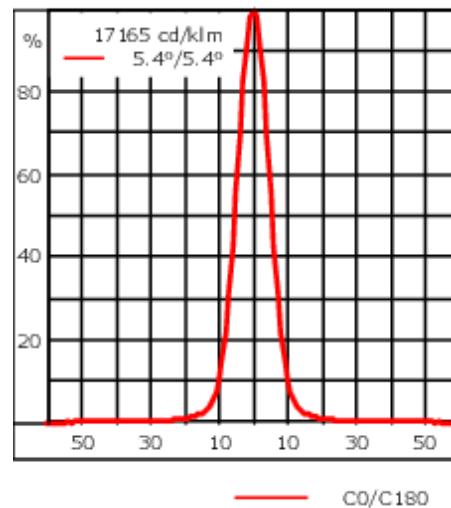

Specifications

Material description

Body	Marine-grade, die-cast aluminium alloy
Lens	Safety glass lens
Colours	RAL9004 Signal black RAL9007 Grey aluminium RAL7016 Anthracite grey RAL9016 Traffic white
Gasket	Silicone CCG® Controlled Compression Gasket
Fasteners	PCS hardware
Ingress protection	IP66
Impact resistance	IK07
Corrosion resistance	5CE
Windage	0.01 m²

Electrical description

Driver / Ballast	Integral EC electronic converter (mains voltage). Integral ED electronic driver (24VDC low voltage).
Power factor	>0.9

Additional information

Lifetime	T_a=25° L90B10 > 90000h