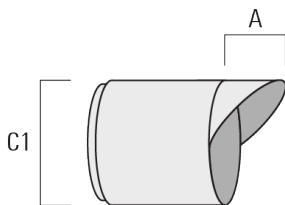

<https://we-ef.com/asia>

Subject to technical changes and errors. - Generated on 23/11/2024

FLC301 Surface mounted

Honeycomb louvre

| Description | Part ID | C1 |
|---------------------|----------|------|
| Honeycomb louvre IW | 145-7231 | 42.5 |

Glare shield

| Description | Part ID | A | C1 |
|-----------------|----------|------|----|
| Glare shield ES | 145-7232 | 20.5 | 58 |

145-7200

we-ef

FLC301 Surface mounted

Snoot

| Description | Part ID | A | C1 |
|-------------|----------|------|----|
| Snoot ET | 145-7233 | 22.5 | 58 |