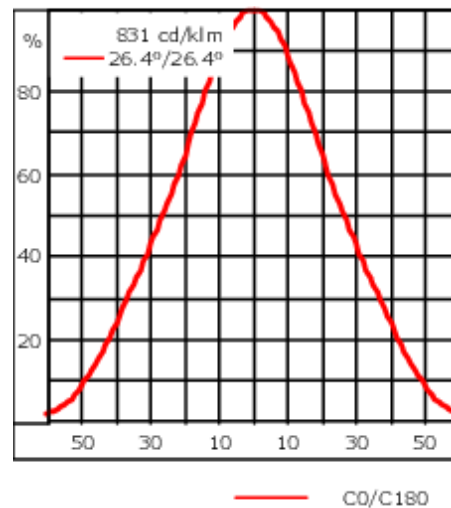

Spécifications

Description du matériel

Corps	Corps en fonte d'aluminium
Lentille	Verre de sécurité
Couleurs	RAL9004 Noir de sécurité RAL9007 Aluminium gris RAL7016 Gris anthracite RAL9016 Blanc signalisation
Joint	Joint silicone CCG®
Visserie	PCS Inox avec revêtement polymère
IP	IP66
IK	IK07
Protection contre la corrosion	5CE

Description électrique

Driver	Driver électronique séparé thermiquement

Informations complémentaires

Durée de vie	Ta=25° L90B10 > 90000h
Classe d'efficacité énergétique	D-E