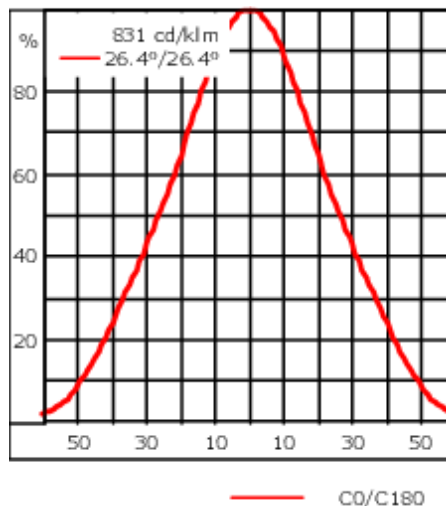

145-7271

FLC301 Space frame

we-ef

Specifications

Material description

Body	Marine-grade, die-cast aluminium alloy
Lens	Safety glass lens
Colours	RAL9004 Signal black RAL9007 Grey aluminium RAL7016 Anthracite grey RAL9016 Traffic white
Gasket	Silicone CCG® Controlled Compression Gasket
Fasteners	PCS hardware
Ingress protection	IP66
Impact resistance	IK07
Corrosion resistance	5CE

Electrical description

Driver / Ballast	Integral EC electronic converter in thermally-separated compartment

Additional information

Lifetime	Ta=25° L90B10 > 90000h

WE-EF LIGHTING (Thailand) Co., Ltd.

57 Moo 5, Kingkaew Rd., Bangplee, 10540 Samutprakarn - Phone: +66 2 738 96 20 - Fax: +66 2 738 96 29

<https://we-ef.com/asia>

Subject to technical changes and errors. - Generated on 23/11/2024