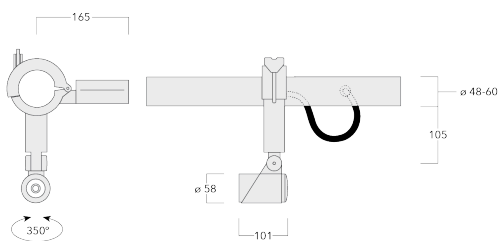

145-7271

FLC301 Space frame

we-ef

Specifications

Material description

Body	Marine-grade, die-cast aluminium alloy
Lens	Safety glass lens
Colours	RAL9004 Signal black RAL9007 Grey aluminium RAL7016 Anthracite grey RAL9016 Traffic white
Gasket	Silicone CCG® Controlled Compression Gasket
Fasteners	PCS hardware
Ingress protection	IP66
Impact resistance	IK07
Corrosion resistance	5CE

Electrical description

Driver / Ballast	Integral EC electronic converter in thermally-separated compartment

Additional information

Lifetime	Ta=25° L90B10 > 90000h

WE-EF LIGHTING (Thailand) Co., Ltd.

57 Moo 5, Kingkaew Rd., Bangplee, 10540 Samutprakarn - Phone: +66 2 738 96 20 - Fax: +66 2 738 96 29

<https://we-ef.com/asia>

Subject to technical changes and errors. - Generated on 23/11/2024