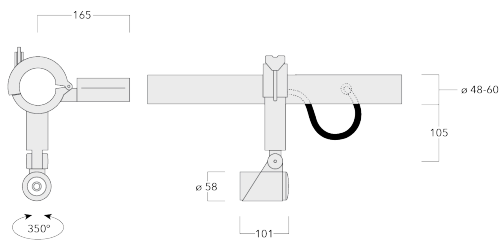

145-7271

FLC301 Space frame

we-ef

Specifications

Material description

Body	Marine-grade, die-cast aluminium alloy
Lens	Safety glass lens
Colours	RAL9004 Signal black RAL9007 Grey aluminium RAL7016 Anthracite grey RAL9016 Traffic white
Gasket	Silicone CCG® Controlled Compression Gasket
Fasteners	PCS hardware
Ingress protection	IP66
Impact resistance	IK07
Corrosion resistance	5CE

Electrical description

Driver / Ballast	Integral EC electronic converter in thermally-separated compartment

Additional information

Lifetime	Ta=25° L90B10 > 90000h

WE-EF LIGHTING (Thailand) Co., Ltd.

57 Moo 5, Kingkaew Rd., Bangplee, 10540 Samutprakarn - Phone: +66 2 738 96 20 - Fax: +66 2 738 96 29

<https://we-ef.com/asia>

Subject to technical changes and errors. - Generated on 23/10/2024