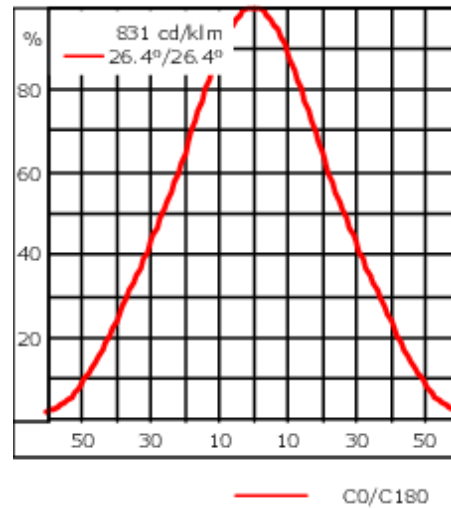

145-7271

FLC301 Space frame

we-ef

Specifications

Material description

Body	Marine-grade, die-cast aluminium alloy
Lens	Safety glass lens
Colours	RAL9004 Signal black RAL9007 Grey aluminium RAL7016 Anthracite grey RAL9016 Traffic white
Gasket	Silicone CCG® Controlled Compression Gasket
Fasteners	PCS hardware
Ingress protection	IP66
Impact resistance	IK07
Corrosion resistance	5CE

Electrical description

Driver / Ballast	Integral EC electronic converter in thermally-separated compartment

Additional information

Lifetime	Ta=25° L90B10 > 90000h

WE-EF LIGHTING (Thailand) Co., Ltd.

57 Moo 5, Kingkaew Rd., Bangplee, 10540 Samutprakarn - Phone: +66 2 738 96 20 - Fax: +66 2 738 96 29

<https://we-ef.com/asia>

Subject to technical changes and errors. - Generated on 23/10/2024