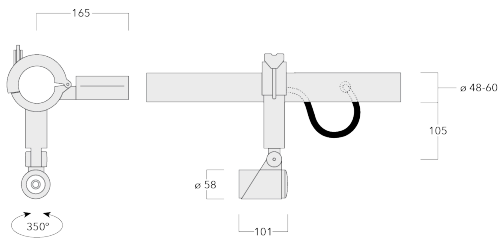

145-7274

FLC301 Space frame

we-ef

Specifications

Material description

Body	Marine-grade, die-cast aluminium alloy
Lens	Safety glass lens
Colours	RAL9004 Signal black RAL9007 Grey aluminium RAL7016 Anthracite grey RAL9016 Traffic white
Gasket	Silicone CCG® Controlled Compression Gasket
Fasteners	PCS hardware
Ingress protection	IP66
Impact resistance	IK07
Corrosion resistance	5CE

Electrical description

Driver / Ballast	Integral EC electronic converter in thermally-separated compartment

Additional information

Lifetime	Ta=25° L90B10 > 90000h

WE-EF LIGHTING (Thailand) Co., Ltd.

57 Moo 5, Kingkaew Rd., Bangplee, 10540 Samutprakarn - Phone: +66 2 738 96 20 - Fax: +66 2 738 96 29

<https://we-ef.com/asia>

Subject to technical changes and errors. - Generated on 23/10/2024