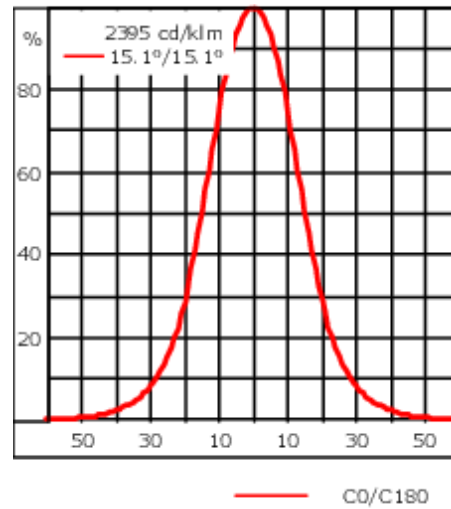

145-7274

FLC301 Space frame

we-ef

Specifications

Material description

Body	Marine-grade, die-cast aluminium alloy
Lens	Safety glass lens
Colours	RAL9004 Signal black RAL9007 Grey aluminium RAL7016 Anthracite grey RAL9016 Traffic white
Gasket	Silicone CCG® Controlled Compression Gasket
Fasteners	PCS hardware
Ingress protection	IP66
Impact resistance	IK07
Corrosion resistance	5CE

Electrical description

Driver / Ballast	Integral EC electronic converter in thermally-separated compartment

Additional information

Lifetime	Ta=25° L90B10 > 90000h

WE-EF LIGHTING (Thailand) Co., Ltd.

57 Moo 5, Kingkaew Rd., Bangplee, 10540 Samutprakarn - Phone: +66 2 738 96 20 - Fax: +66 2 738 96 29

<https://we-ef.com/asia>

Subject to technical changes and errors. - Generated on 23/10/2024