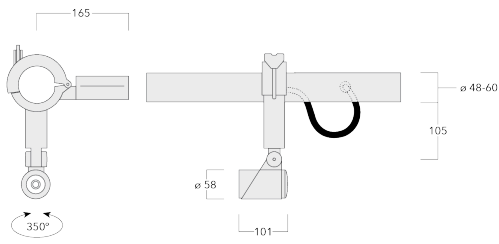

145-7277

FLC301 Space frame

we-ef

Specifications

Material description

Body	Marine-grade, die-cast aluminium alloy
Lens	Safety glass lens
Colours	■ RAL9004 Signal black ■ RAL9007 Grey aluminium ■ RAL7016 Anthracite grey ■ RAL9016 Traffic white
Gasket	Silicone CCG® Controlled Compression Gasket
Fasteners	PCS hardware
Ingress protection	IP66
Impact resistance	IK07
Corrosion resistance	5CE

Electrical description

Driver / Ballast	Integral EC electronic converter in thermally-separated compartment

Additional information

Lifetime	Ta=25° L90B10 > 90000h

WE-EF LIGHTING (Thailand) Co., Ltd.

57 Moo 5, Kingkaew Rd., Bangplee, 10540 Samutprakarn - Phone: +66 2 738 96 20 - Fax: +66 2 738 96 29

<https://we-ef.com/asia>

Subject to technical changes and errors. - Generated on 23/11/2024