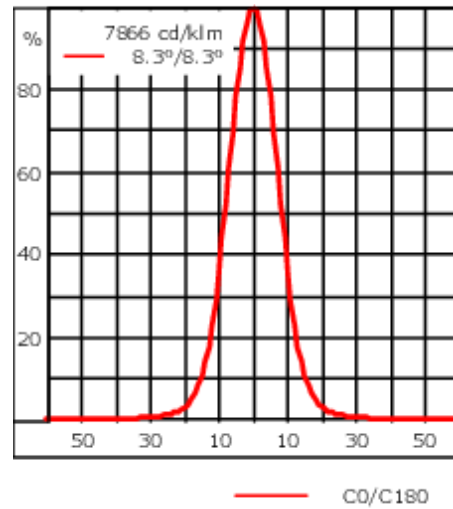

145-7277

FLC301 Space frame

we-ef

Specifications

Material description

Body	Marine-grade, die-cast aluminium alloy
Lens	Safety glass lens
Colours	- RAL9004 Signal black - RAL9007 Grey aluminium - RAL7016 Anthracite grey - RAL9016 Traffic white
Gasket	Silicone CCG® Controlled Compression Gasket
Fasteners	PCS hardware
Ingress protection	IP66
Impact resistance	IK07
Corrosion resistance	5CE

Electrical description

Driver / Ballast	Integral EC electronic converter in thermally-separated compartment

Additional information

Lifetime	Ta=25° L90B10 > 90000h

WE-EF LIGHTING (Thailand) Co., Ltd.

57 Moo 5, Kingkaew Rd., Bangplee, 10540 Samutprakarn - Phone: +66 2 738 96 20 - Fax: +66 2 738 96 29

<https://we-ef.com/asia>

Subject to technical changes and errors. - Generated on 19/04/2025