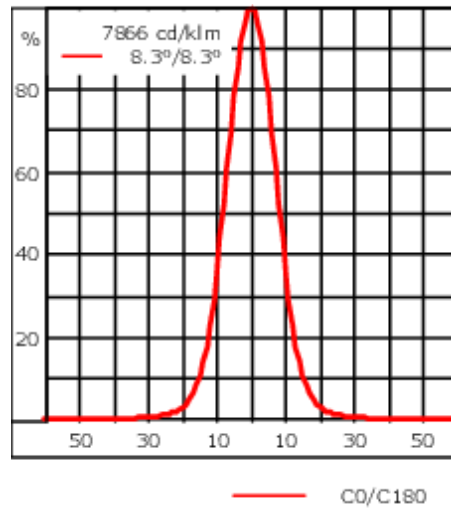

145-7277

FLC301 Space frame

we-ef

Specifications

Material description

Body	Marine-grade, die-cast aluminium alloy
Lens	Safety glass lens
Colours	■ RAL9004 Signal black ■ RAL9007 Grey aluminium ■ RAL7016 Anthracite grey ■ RAL9016 Traffic white
Gasket	Silicone CCG® Controlled Compression Gasket
Fasteners	PCS hardware
Ingress protection	IP66
Impact resistance	IK07
Corrosion resistance	5CE

Electrical description

Driver / Ballast	Integral EC electronic converter in thermally-separated compartment

Additional information

Lifetime	Ta=25° L90B10 > 90000h

WE-EF LIGHTING (Thailand) Co., Ltd.

57 Moo 5, Kingkaew Rd., Bangplee, 10540 Samutprakarn - Phone: +66 2 738 96 20 - Fax: +66 2 738 96 29

<https://we-ef.com/asia>

Subject to technical changes and errors. - Generated on 23/11/2024