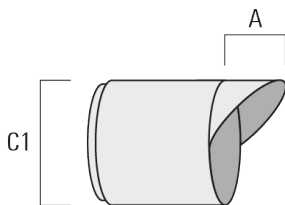

<https://we-ef.com/asia>

Subject to technical changes and errors. - Generated on 23/11/2024

**FLC301 Space frame**

**Honeycomb louvre**

Description	Part ID	C1
Honeycomb louvre IW	145-7231	42.5

**Glare shield**

Description	Part ID	A	C1
Glare shield ES	145-7232	20.5	58

145-7277

FLC301 Space frame

**we-ef**

**Snoot**

---

Description	Part ID	A	C1
Snoot ET	145-7233	22.5	58

---