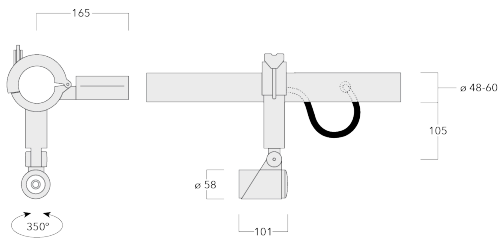

145-7277

FLC301 Space frame

we-ef

Specifications

Material description

Body	Marine-grade, die-cast aluminium alloy
Lens	Safety glass lens
Colours	- RAL9004 Signal black - RAL9007 Grey aluminium - RAL7016 Anthracite grey - RAL9016 Traffic white
Gasket	Silicone CCG® Controlled Compression Gasket
Fasteners	PCS hardware
Ingress protection	IP66
Impact resistance	IK07
Corrosion resistance	5CE

Electrical description

Driver / Ballast	Integral EC electronic converter in thermally-separated compartment

Additional information

Lifetime	Ta=25° L90B10 > 90000h

WE-EF LIGHTING (Thailand) Co., Ltd.

57 Moo 5, Kingkaew Rd., Bangplee, 10540 Samutprakarn - Phone: +66 2 738 96 20 - Fax: +66 2 738 96 29

<https://we-ef.com/asia>

Subject to technical changes and errors. - Generated on 19/04/2025