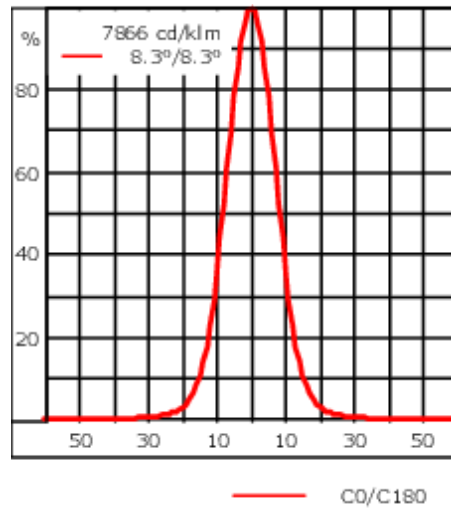

145-7278

FLC301 Space frame

we-ef

Specifications

Material description

Body	Marine-grade, die-cast aluminium alloy
Lens	Safety glass lens
Colours	■ RAL9004 Signal black ■ RAL9006 White aluminium ■ RAL9007 Grey aluminium ■ RAL7016 Anthracite grey ■ RAL9016 Traffic white
Gasket	Silicone CCG® Controlled Compression Gasket
Fasteners	PCS hardware
Ingress protection	IP66
Impact resistance	IK07
Corrosion resistance	5CE

Electrical description

Driver / Ballast	Integral EC electronic converter in thermally-separated compartment

Additional information

Lifetime	Ta=25° L90B10 > 90000h
Energy efficiency class	D-E (Light source)

Fagerhult Lighting Ltd

33-34 Dolben Street, SE1 0UQ London, United Kingdom

<https://we-ef.com/uk>

Subject to technical changes and errors. - Generated on 23/11/2024