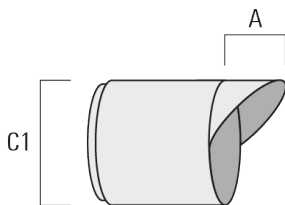

---

Description	Part ID	C1
Honeycomb louvre IW	145-7231	42.5

---

---

**Glare shield**

---

Description	Part ID	A	C1
Glare shield ES	145-7232	20.5	58

---

145-7278

FLC301 Space frame

**we-ef**

**Snoot**

---

Description	Part ID	A	C1
Snoot ET	145-7233	22.5	58

---