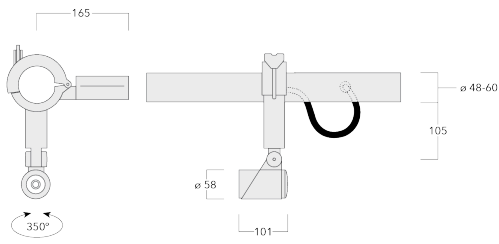

Including terminal box, for mounting on  $\varnothing$  48-60 mm pipes or space frames.

Weight	1.70 kg
Light distribution	symmetric, narrow beam [E]
Light source	LED-1/4W / 350 mA - 4000 K
CRI	80
Power supply	EC
LEDs	1
Rated input power	5 W

### Nominal Lumen (lm)

LED Lumen	530
Total Lumen	530
Tc	25

145-7278

FLC301 Space frame

we-ef

Specifications

Material description

Body	Marine-grade, die-cast aluminium alloy
Lens	Safety glass lens
Colours	<ul style="list-style-type: none"><li>■ RAL9004 Signal black</li><li>■ RAL9006 White aluminium</li><li>■ RAL9007 Grey aluminium</li><li>■ RAL7016 Anthracite grey</li><li>■ RAL9016 Traffic white</li></ul>
Gasket	Silicone CCG® Controlled Compression Gasket
Fasteners	PCS hardware
Ingress protection	IP66
Impact resistance	IK07
Corrosion resistance	5CE