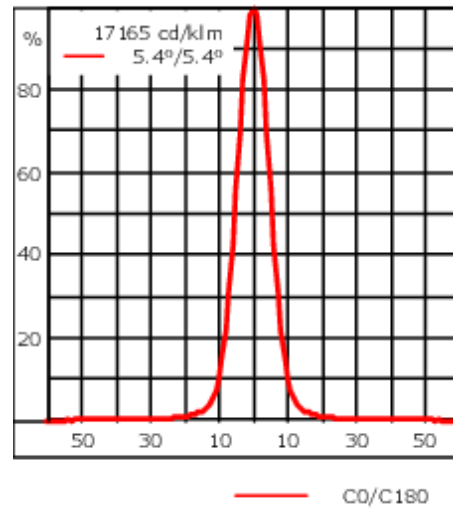

145-7279

FLC301 Space frame

we-ef

Specifications

Material description

Body	Marine-grade, die-cast aluminium alloy
Lens	Safety glass lens
Colours	RAL9004 Signal black RAL9006 White aluminium RAL9007 Grey aluminium RAL7016 Anthracite grey RAL9016 Traffic white
Gasket	Silicone CCG® Controlled Compression Gasket
Fasteners	PCS hardware
Ingress protection	IP66
Impact resistance	IK07
Corrosion resistance	5CE

Electrical description

Driver / Ballast	Integral EC electronic converter in thermally-separated compartment

Additional information

Lifetime	Ta=25° L90B10 > 90000h
Energy efficiency class	D-E (Light source)

Fagerhult Lighting Ltd

33-34 Dolben Street, SE1 0UQ London, United Kingdom

<https://we-ef.com/uk>

Subject to technical changes and errors. - Generated on 23/11/2024