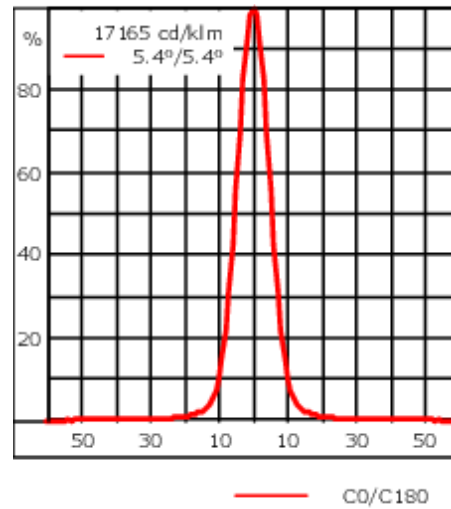

FLC301 montage sur tube

Spécifications

Description du matériel

Corps	Corps en fonte d'aluminium
Lentille	Verre de sécurité
Couleurs	Peinture poudre disponible avec 35 couleurs différents
Joint	Joint silicone CCG®
Visserie	PCS Inox avec revêtement polymère
IP	IP66
IK	IK07
Protection contre la corrosion	5CE

Description électrique

Driver	Driver électronique séparé thermiquement

Informations complémentaires

Durée de vie	Ta=25° L90B10 > 90000h
Classe d'efficacité énergétique	D-E

WE-EF LUMIERE

ZAC de Chesnes Nord, 6 Rue de Brisson, CS80330, 38290 Satolas et Bonce - Téléphone: +33 4 74 99 14 44
info.france@we-ef.com - <https://we-ef.com/fr>

Sous réserve de modifications techniques et d'erreurs. - Généré le 19/04/2025