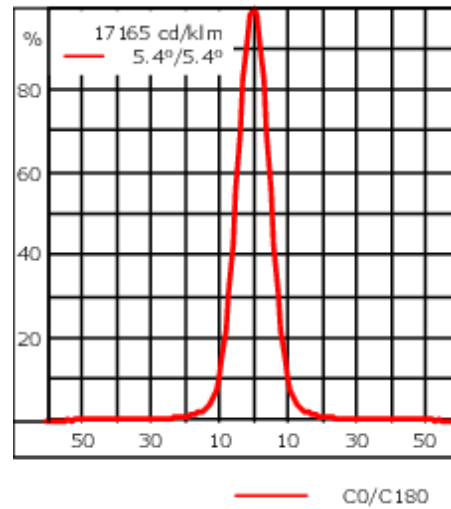

145-7281

FLC301 Space frame

we-ef

Specifications

Material description

Body	Marine-grade, die-cast aluminium alloy
Lens	Safety glass lens
Colours	RAL9004 Signal black RAL9007 Grey aluminium RAL7016 Anthracite grey RAL9016 Traffic white
Gasket	Silicone CCG® Controlled Compression Gasket
Fasteners	PCS hardware
Ingress protection	IP66
Impact resistance	IK07
Corrosion resistance	5CE

Electrical description

Driver / Ballast	Integral EC electronic converter in thermally-separated compartment

Additional information

Lifetime	Ta=25° L90B10 > 90000h

WE-EF LIGHTING (Thailand) Co., Ltd.

57 Moo 5, Kingkaew Rd., Bangplee, 10540 Samutprakarn - Phone: +66 2 738 96 20 - Fax: +66 2 738 96 29

<https://we-ef.com/asia>

Subject to technical changes and errors. - Generated on 19/04/2025