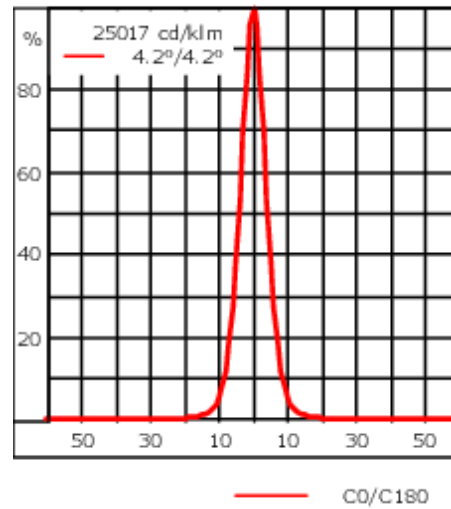

Flux lumineux nominal (lm)

LED Lumen	455
Total Lumen	455
Tj	85

Rated lumens (lm)

LED Lumen	382.2
Total Lumen	382.2
Ta	25

145-7282

FLC301 Space frame

we-ef

Spécifications