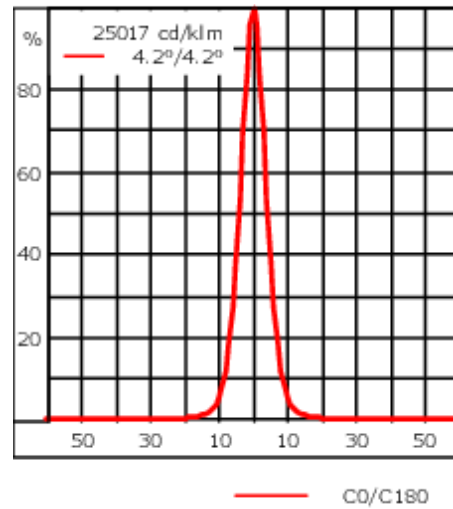

145-7297

FLC301 Space frame

we-ef

Specifications

Material description

Body	Marine-grade, die-cast aluminium alloy
Lens	Safety glass lens
Colours	 RAL9004 Signal black RAL9007 Grey aluminium RAL7016 Anthracite grey RAL9016 Traffic white
Gasket	Silicone CCG® Controlled Compression Gasket
Fasteners	PCS hardware
Ingress protection	IP66
Impact resistance	IK07
Corrosion resistance	5CE

Electrical description

Driver / Ballast	Integral EC electronic converter in thermally-separated compartment

Additional information

Lifetime	Ta=25° L90B10 > 90000h

WE-EF LIGHTING (Thailand) Co., Ltd.

57 Moo 5, Kingkaew Rd., Bangplee, 10540 Samutprakarn - Phone: +66 2 738 96 20 - Fax: +66 2 738 96 29

<https://we-ef.com/asia>

Subject to technical changes and errors. - Generated on 16/08/2025