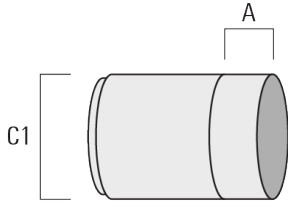

145-7297

FLC301 Space frame

we-ef

Snoot

Description	Part ID	A	C1
Snoot ET	145-7233	22.5	58

WE-EF LIGHTING (Thailand) Co., Ltd.

57 Moo 5, Kingkaew Rd., Bangplee, 10540 Samutprakarn - Phone: +66 2 738 96 20 - Fax: +66 2 738 96 29

<https://we-ef.com/asia>

Subject to technical changes and errors. - Generated on 16/08/2025