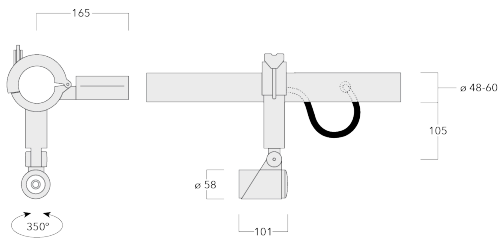

145-7297

FLC301 Space frame

we-ef

Specifications

Material description

Body	Marine-grade, die-cast aluminium alloy
Lens	Safety glass lens
Colours	 RAL9004 Signal black RAL9007 Grey aluminium RAL7016 Anthracite grey RAL9016 Traffic white
Gasket	Silicone CCG® Controlled Compression Gasket
Fasteners	PCS hardware
Ingress protection	IP66
Impact resistance	IK07
Corrosion resistance	5CE

Electrical description

Driver / Ballast	Integral EC electronic converter in thermally-separated compartment

Additional information

Lifetime	Ta=25° L90B10 > 90000h

WE-EF LIGHTING (Thailand) Co., Ltd.

57 Moo 5, Kingkaew Rd., Bangplee, 10540 Samutprakarn - Phone: +66 2 738 96 20 - Fax: +66 2 738 96 29

<https://we-ef.com/asia>

Subject to technical changes and errors. - Generated on 16/08/2025