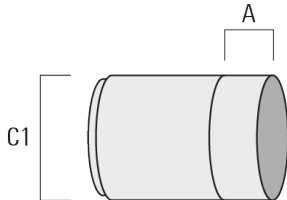

145-7204

we-ef

FLC301 Wall bracket

Description	Part ID	A	C1
Snoot ET	145-7233	22.5	58