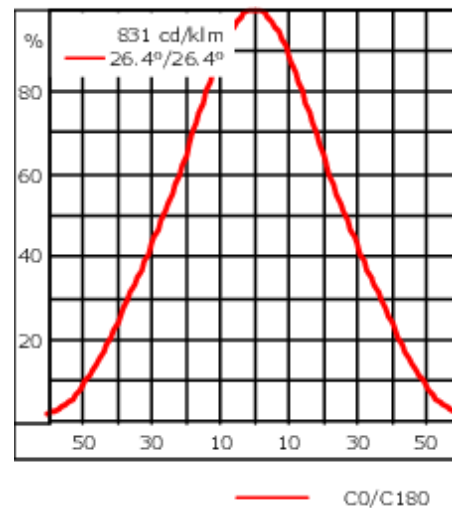

FLC301 Wall bracket

Specifications

Material description

Body	Marine-grade, all aluminium construction
Lens	Safety glass lens
Colours	RAL9004 Signal black RAL9006 White aluminium RAL9007 Grey aluminium RAL7016 Anthracite grey RAL9016 Traffic white
Gasket	Silicone CCG® Controlled Compression Gasket
Fasteners	PCS hardware
Ingress protection	IP66
Impact resistance	IK07
Corrosion resistance	5CE
Windage	0.05 m²

Electrical description

Driver / Ballast	Integral EC electronic converter

Additional information

Lifetime	Ta=25° L90B10 > 90000h
Energy efficiency class	D-E (Light source)

WE-EF LEUCHTEN GmbH

Töpinger Straße 16, 29646 Bispingen, Germany - Phone: +49 5194 909-0
info@we-ef.com - <https://we-ef.com>

Subject to technical changes and errors. - Generated on 23/11/2024