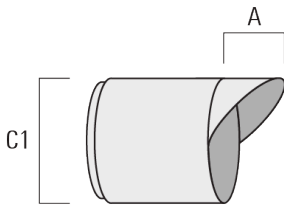

Glare shield

Description	Part ID	A	C1
Glare shield ES	145-7232	20.5	58

Snoot

WE-EF LEUCHTEN GmbH

Töpinger Straße 16, 29646 Bispingen, Germany - Phone: +49 5194 909-0

info@we-ef.com - <https://we-ef.com>

Subject to technical changes and errors. - Generated on 23/10/2024