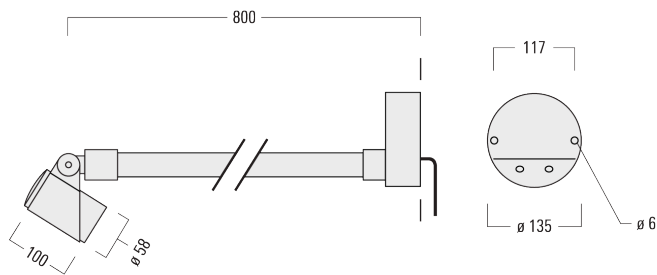

FLC301 Wall bracket

Specifications

Material description

Body	Marine-grade, all aluminium construction
Lens	Safety glass lens
Colours	RAL9004 Signal black RAL9006 White aluminium RAL9007 Grey aluminium RAL7016 Anthracite grey RAL9016 Traffic white
Gasket	Silicone CCG® Controlled Compression Gasket
Fasteners	PCS hardware
Ingress protection	IP66
Impact resistance	IK07
Corrosion resistance	5CE
Windage	0.05 m²

Electrical description

Driver / Ballast	Integral EC electronic converter

Additional information

Lifetime	Ta=25° L90B10 > 90000h
Energy efficiency class	D-E (Light source)

WE-EF LEUCHTEN GmbH

Töpinger Straße 16, 29646 Bispingen, Germany - Phone: +49 5194 909-0
info@we-ef.com - <https://we-ef.com>

Subject to technical changes and errors. - Generated on 23/10/2024