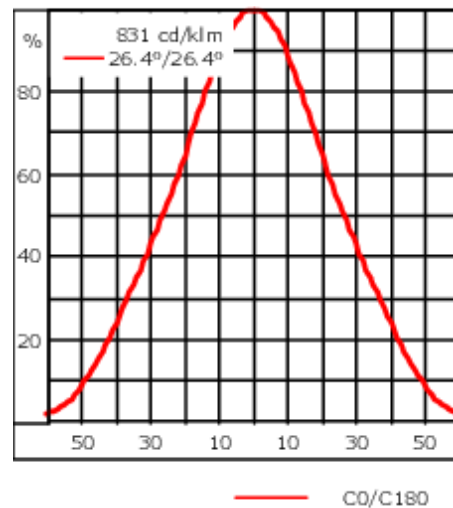

Spécifications

Description du matériel

Corps	Corps en fonte d'aluminium
Lentille	Safety glass lens
Couleurs	Peinture poudre disponible avec 35 couleurs différents
Joint	Joint silicone CCG®
Visserie	PCS Inox avec revêtement polymère
IP	IP66
IK	IK07
Protection contre la corrosion	5CE
Surface exposée au vent	0.05 m²

Description électrique

Driver	Driver électronique

Informations complémentaires

DURÉE DE VIE	Ta=25° L90B10 > 90000h
Classe d'efficacité énergétique	D-E

WE-EF LUMIERE

ZAC de Chesnes Nord, 6 Rue de Brisson, CS80330, 38290 Satolas et Bonce - Téléphone: +33 4 74 99 14 44
info.france@we-ef.com - <https://we-ef.com/fr>

Sous réserve de modifications techniques et d'erreurs. - Généré le 23/11/2024