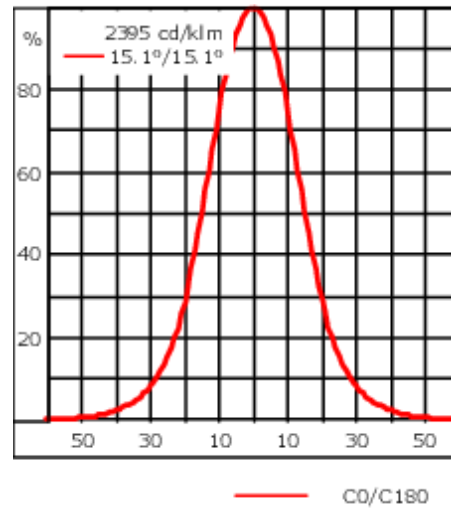

Specifications

Material description

Body	Marine-grade, all aluminium construction
Lens	Safety glass lens
Colours	RAL9004 Signal black RAL9007 Grey aluminium RAL7016 Anthracite grey RAL9016 Traffic white
Gasket	Silicone CCG® Controlled Compression Gasket
Fasteners	PCS hardware
Ingress protection	IP66
Impact resistance	IK07
Corrosion resistance	5CE
Windage	0.05 m²

Electrical description

Driver / Ballast	Integral EC electronic converter (mains voltage). Integral ED electronic driver (24VDC low voltage).

Additional information

Lifetime	Ta=25° L90B10 > 90000h