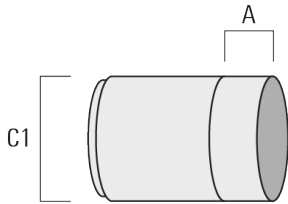

Knuckle permits 340° rotation, forward tilt 73° and backward tilt 90°.

Optical accessories are factory-installed. To be specified at time of ordering.

Weight	2.30 kg
Light distribution	symmetric, narrow beam [E]
Light source	LED-1/4W / 350 mA - 2700 K
CRI	80
Power supply	EC
LEDs	1
Rated input power	5 W
Nominal Lumen (lm)	
LED Lumen	490
Total Lumen	490
Tj	85
Rated lumens (lm)	
LED Lumen	415.2
Total Lumen	415.2
Ta	25

info@we-ef.com - <https://we-ef.com>

Subject to technical changes and errors. - Generated on 23/11/2024

FLC301 Wall bracket

Honeycomb louvre

Description	Part ID	C1
Honeycomb louvre IW	145-7231	42.5

Glare shield

Description	Part ID	A	C1
Glare shield ES	145-7232	20.5	58

145-7246

FLC301 Wall bracket

we-ef

Snoot

Description	Part ID	A	C1
Snoot ET	145-7233	22.5	58

WE-EF LEUCHTEN GmbH

Töpinger Straße 16, 29646 Bispingen, Germany - Phone: +49 5194 909-0
info@we-ef.com - <https://we-ef.com>