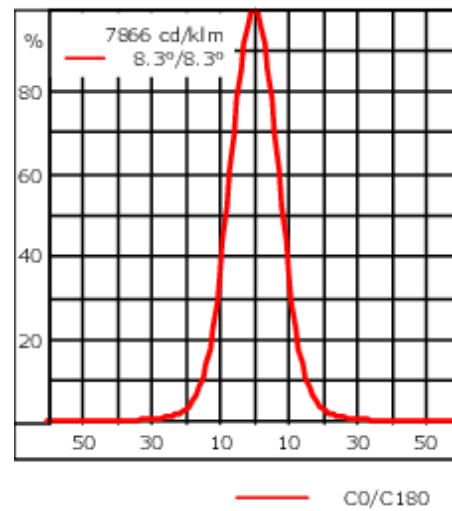

FLC301 Wall bracket

Specifications

Material description

Body	Marine-grade, all aluminium construction
Lens	Safety glass lens
Colours	RAL9004 Signal black RAL9006 White aluminium RAL9007 Grey aluminium RAL7016 Anthracite grey RAL9016 Traffic white
Gasket	Silicone CCG® Controlled Compression Gasket
Fasteners	PCS hardware
Ingress protection	IP66
Impact resistance	IK07
Corrosion resistance	5CE
Windage	0.05 m²

Electrical description

Driver / Ballast	Integral EC electronic converter

Additional information

Lifetime	Ta=25° L90B10 > 90000h
Energy efficiency class	D-E (Light source)

WE-EF LEUCHTEN GmbH

Töpinger Straße 16, 29646 Bispingen, Germany - Phone: +49 5194 909-0
info@we-ef.com - <https://we-ef.com>

Subject to technical changes and errors. - Generated on 23/11/2024