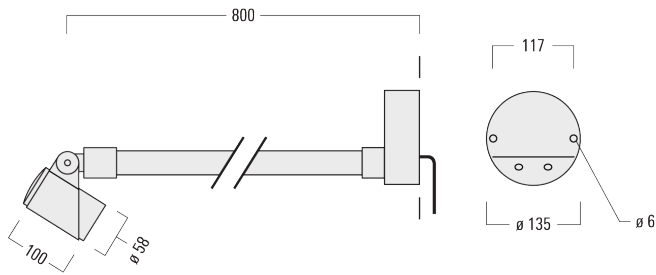

FLC301 Wall bracket

Specifications

Material description

Body	Marine-grade, all aluminium construction
Lens	Safety glass lens
Colours	RAL9004 Signal black RAL9006 White aluminium RAL9007 Grey aluminium RAL7016 Anthracite grey RAL9016 Traffic white
Gasket	Silicone CCG® Controlled Compression Gasket
Fasteners	PCS hardware
Ingress protection	IP66
Impact resistance	IK07
Corrosion resistance	5CE
Windage	0.05 m²

Electrical description

Driver / Ballast	Integral EC electronic converter

Additional information

Lifetime	Ta=25° L90B10 > 90000h
Energy efficiency class	D-E (Light source)

WE-EF LEUCHTEN GmbH

Töpinger Straße 16, 29646 Bispingen, Germany - Phone: +49 5194 909-0
info@we-ef.com - <https://we-ef.com>

Subject to technical changes and errors. - Generated on 23/11/2024