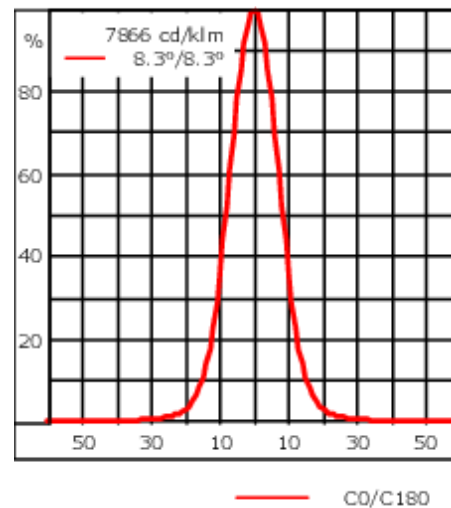

FLC301 Wall bracket

Specifications

Material description

Body	Marine-grade, all aluminium construction
Lens	Safety glass lens
Colours	RAL9004 Signal black RAL9006 White aluminium RAL9007 Grey aluminium RAL7016 Anthracite grey RAL9016 Traffic white
Gasket	Silicone CCG® Controlled Compression Gasket
Fasteners	PCS hardware
Ingress protection	IP66
Impact resistance	IK07
Corrosion resistance	5CE
Windage	0.05 m²

Electrical description

Driver / Ballast	Integral EC electronic converter

Additional information

Lifetime	Ta=25° L90B10 > 90000h
Energy efficiency class	D-E (Light source)

WE-EF LEUCHTEN GmbH

Töpinger Straße 16, 29646 Bispingen, Germany - Phone: +49 5194 909-0
info@we-ef.com - <https://we-ef.com>

Subject to technical changes and errors. - Generated on 23/11/2024