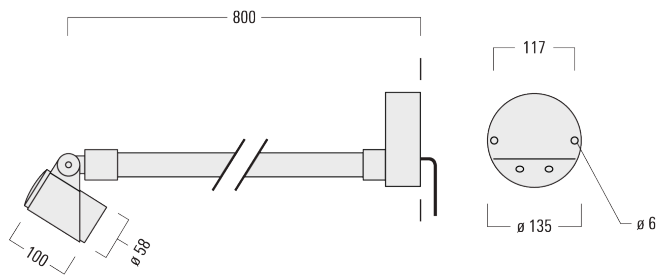

FLC301 Wall bracket

Specifications

Material description

Body	Marine-grade, all aluminium construction
Lens	Safety glass lens
Colours	RAL9004 Signal black RAL9006 White aluminium RAL9007 Grey aluminium RAL7016 Anthracite grey RAL9016 Traffic white
Gasket	Silicone CCG® Controlled Compression Gasket
Fasteners	PCS hardware
Ingress protection	IP66
Impact resistance	IK07
Corrosion resistance	5CE
Windage	0.05 m²

Electrical description

Driver / Ballast	Integral EC electronic converter

Additional information

Lifetime	Ta=25° L90B10 > 90000h
Energy efficiency class	D-E (Light source)

WE-EF LEUCHTEN GmbH

Töpinger Straße 16, 29646 Bispingen, Germany - Phone: +49 5194 909-0
info@we-ef.com - <https://we-ef.com>

Subject to technical changes and errors. - Generated on 23/11/2024