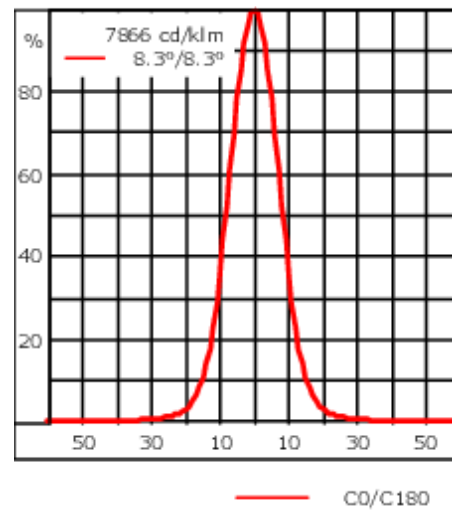

FLC301 Wall bracket

Specifications

Material description

Body	Marine-grade, all aluminium construction
Lens	Safety glass lens
Colours	RAL9004 Signal black RAL9006 White aluminium RAL9007 Grey aluminium RAL7016 Anthracite grey RAL9016 Traffic white
Gasket	Silicone CCG® Controlled Compression Gasket
Fasteners	PCS hardware
Ingress protection	IP66
Impact resistance	IK07
Corrosion resistance	5CE
Windage	0.05 m²

Electrical description

Driver / Ballast	Integral EC electronic converter

Additional information

Lifetime	Ta=25° L90B10 > 90000h
Energy efficiency class	D-E (Light source)