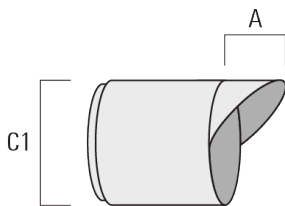

Snoot

Fagerhult Lighting Ltd

33-34 Dolben Street, SE1 0UQ London, United Kingdom

<https://we-ef.com/uk>

Subject to technical changes and errors. - Generated on 23/10/2024