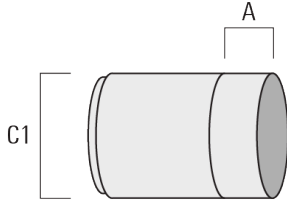

145-7248

FLC301 Wall bracket

we-ef

Description	Part ID	A	C1
Snoot ET	145-7233	22.5	58

Fagerhult Lighting Ltd

33-34 Dolben Street, SE1 0UQ London, United Kingdom

<https://we-ef.com/uk>

Subject to technical changes and errors. - Generated on 23/10/2024