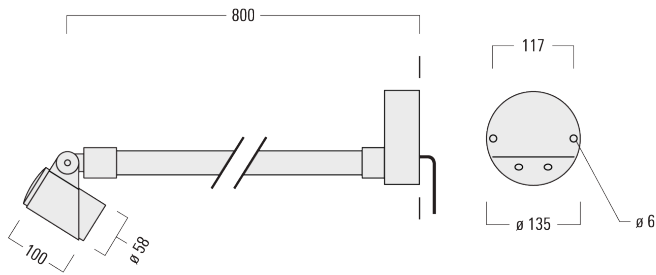

Description

IP66. IK07. Marine-grade, all aluminium construction. 5CE superior corrosion protection including PCS hardware. Safety glass lens. Silicone CCG® Controlled Compression Gasket. Luminaire is factory-sealed and does not need to be opened during installation. Two cable entries.

Knuckle permits 340° rotation, forward tilt 73° and backward tilt 90°.

Optical accessories are factory-installed. To be specified at time of ordering.

Weight	2.30 kg
Light distribution	symmetric, narrow beam [E]
Light source	LED-1/4W / 350 mA - 4000 K
CRI	80
Power supply	EC
LEDs	1
Rated input power	5 W

Rated lumens (lm)

LED Lumen	449.1
Total Lumen	449.1
Ta	25

Nominal Lumen (lm)

LED Lumen	530
Total Lumen	530
Tc	25

FLC301 Wall bracket

Specifications

Material description

Body	Marine-grade, all aluminium construction
Lens	Safety glass lens
Colours	<div style="display: flex; align-items: center;"> <div style="width: 20px; height: 15px; background-color: black; margin-right: 5px;"></div> <div>RAL9004 Signal black</div> </div> <div style="display: flex; align-items: center; margin-top: 5px;"> <div style="width: 20px; height: 15px; background-color: #cccccc; margin-right: 5px;"></div> <div>RAL9006 White aluminium</div> </div> <div style="display: flex; align-items: center; margin-top: 5px;"> <div style="width: 20px; height: 15px; background-color: #808080; margin-right: 5px;"></div> <div>RAL9007 Grey aluminium</div> </div> <div style="display: flex; align-items: center; margin-top: 5px;"> <div style="width: 20px; height: 15px; background-color: #333333; margin-right: 5px;"></div> <div>RAL7016 Anthracite grey</div> </div> <div style="display: flex; align-items: center; margin-top: 5px;"> <div style="width: 20px; height: 15px; background-color: #e0e0e0; margin-right: 5px;"></div> <div>RAL9016 Traffic white</div> </div>
Gasket	Silicone CCG® Controlled Compression Gasket
Fasteners	PCS hardware
Ingress protection	IP66
Impact resistance	IK07
Corrosion resistance	5CE
Windage	0.05 m ²