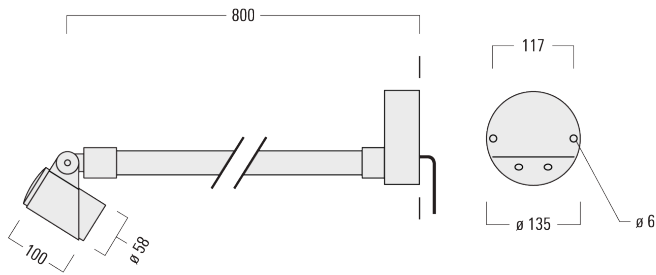

145-7210

FLC301 Wall bracket

we-ef

Description

IP66. IK07. Marine-grade, all aluminium construction. 5CE superior corrosion protection including PCS hardware. Safety glass lens. Silicone CCG® Controlled Compression Gasket. Luminaire is factory-sealed and does not need to be opened during installation. Two cable entries.

Knuckle permits 340° rotation, forward tilt 73° and backward tilt 90°.

Optical accessories are factory-installed. To be specified at time of ordering.

Weight	2.30 kg
Light distribution	symmetric, very narrow beam [EE]
Light source	LED-1/4W / 350 mA - 2700 K
CRI	80
Power supply	EC
LEDs	1
Rated input power	5 W

Subject to technical changes and errors. - Generated on 23/11/2024

145-7210

FLC301 Wall bracket

we-ef

Specifications

Material description

Body	Marine-grade, all aluminium construction
Lens	Safety glass lens
Colours	 RAL9004 Signal black  RAL9006 White aluminium  RAL9007 Grey aluminium  RAL7016 Anthracite grey  RAL9016 Traffic white
Gasket	Silicone CCG® Controlled Compression Gasket
Fasteners	PCS hardware
Ingress protection	IP66
Impact resistance	IK07
Corrosion resistance	5CE
Windage	0.05 m ²