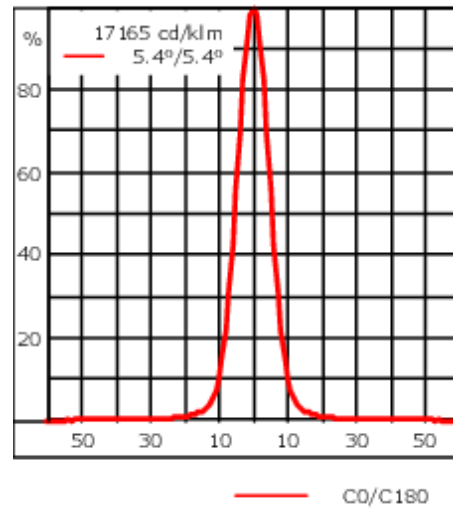

145-7210

FLC301 Wall bracket

we-ef

Specifications

Material description

Body	Marine-grade, all aluminium construction
Lens	Safety glass lens
Colours	RAL9004 Signal black RAL9006 White aluminium RAL9007 Grey aluminium RAL7016 Anthracite grey RAL9016 Traffic white
Gasket	Silicone CCG® Controlled Compression Gasket
Fasteners	PCS hardware
Ingress protection	IP66
Impact resistance	IK07
Corrosion resistance	5CE
Windage	0.05 m²

Electrical description

Driver / Ballast	Integral EC electronic converter

Additional information

Lifetime	Ta=25° L90B10 > 90000h
Energy efficiency class	D-E (Light source)

Fagerhult Lighting Ltd

33-34 Dolben Street, SE1 0UQ London, United Kingdom

<https://we-ef.com/uk>

Subject to technical changes and errors. - Generated on 23/11/2024