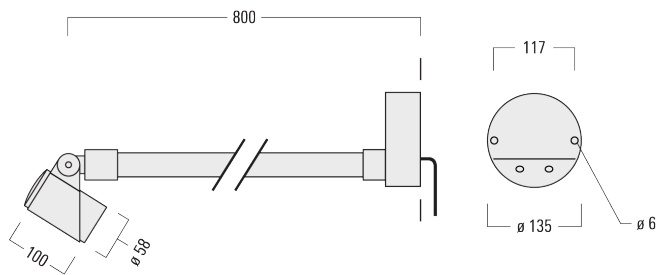

Knuckle permits 340° rotation, forward tilt 73° and backward tilt 90°.

Optical accessories are factory-installed. To be specified at time of ordering.

Weight	2.30 kg
Light distribution	symmetric, very narrow beam [EE]
Light source	LED-1/4W / 350 mA - 3000 K
CRI	80
Power supply	EC
LEDs	1
Rated input power	5 W

Nominal Lumen (lm)

LED Lumen	490
Total Lumen	490
T _j	85

Rated lumens (lm)

LED Lumen	415.5
Total Lumen	415.5
T _a	25

FLC301 Wall bracket

Specifications

Material description

Body	Marine-grade, all aluminium construction
Lens	Safety glass lens
Colours	<div style="display: flex; align-items: center;"> <div style="width: 20px; height: 15px; background-color: black; margin-right: 5px;"></div> <div>RAL9004 Signal black</div> </div> <div style="display: flex; align-items: center; margin-top: 5px;"> <div style="width: 20px; height: 15px; background-color: #cccccc; margin-right: 5px;"></div> <div>RAL9006 White aluminium</div> </div> <div style="display: flex; align-items: center; margin-top: 5px;"> <div style="width: 20px; height: 15px; background-color: #808080; margin-right: 5px;"></div> <div>RAL9007 Grey aluminium</div> </div> <div style="display: flex; align-items: center; margin-top: 5px;"> <div style="width: 20px; height: 15px; background-color: #333333; margin-right: 5px;"></div> <div>RAL7016 Anthracite grey</div> </div> <div style="display: flex; align-items: center; margin-top: 5px;"> <div style="width: 20px; height: 15px; background-color: #e0e0e0; margin-right: 5px;"></div> <div>RAL9016 Traffic white</div> </div>
Gasket	Silicone CCG® Controlled Compression Gasket
Fasteners	PCS hardware
Ingress protection	IP66
Impact resistance	IK07
Corrosion resistance	5CE
Windage	0.05 m ²