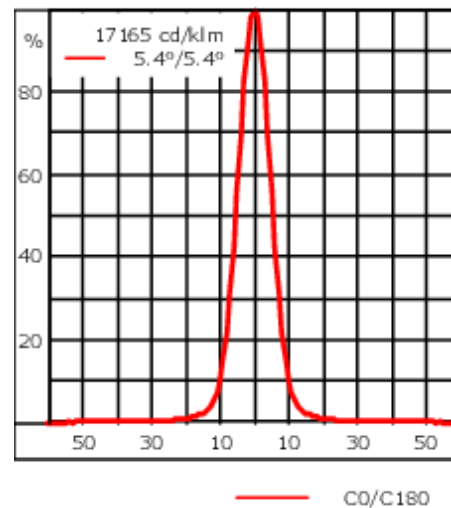

FLC301 Wall bracket

Specifications

Material description

Body	Marine-grade, all aluminium construction
Lens	Safety glass lens
Colours	RAL9004 Signal black RAL9006 White aluminium RAL9007 Grey aluminium RAL7016 Anthracite grey RAL9016 Traffic white
Gasket	Silicone CCG® Controlled Compression Gasket
Fasteners	PCS hardware
Ingress protection	IP66
Impact resistance	IK07
Corrosion resistance	5CE
Windage	0.05 m²

Electrical description

Driver / Ballast	Integral EC electronic converter

Additional information

Lifetime	Ta=25° L90B10 > 90000h
Energy efficiency class	D-E (Light source)

WE-EF LEUCHTEN GmbH

Töpinger Straße 16, 29646 Bispingen, Germany - Phone: +49 5194 909-0
info@we-ef.com - <https://we-ef.com>

Subject to technical changes and errors. - Generated on 23/11/2024