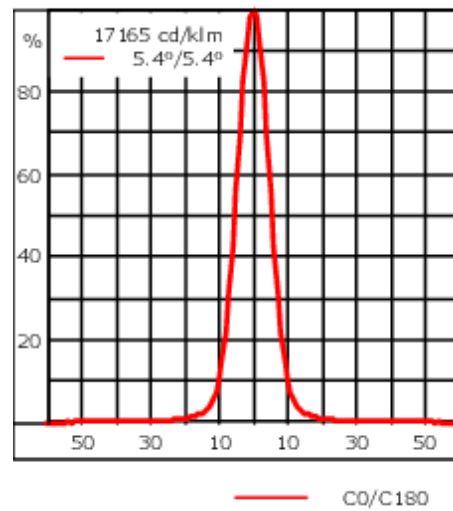

Specifications

Material description

Body	Marine-grade, all aluminium construction
Lens	Safety glass lens
Colours	RAL9004 Signal black RAL9006 White aluminium RAL9007 Grey aluminium RAL7016 Anthracite grey RAL9016 Traffic white
Gasket	Silicone CCG® Controlled Compression Gasket
Fasteners	PCS hardware
Ingress protection	IP66
Impact resistance	IK07
Corrosion resistance	5CE
Windage	0.05 m²

Electrical description

Driver / Ballast	Integral EC electronic converter

Additional information

Lifetime	Ta=25° L90B10 > 90000h
Energy efficiency class	D-E (Light source)