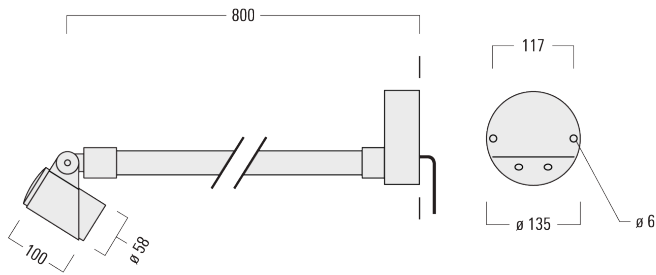

Specifications

Material description

Body	Marine-grade, all aluminium construction
Lens	Safety glass lens
Colours	RAL9004 Signal black RAL9006 White aluminium RAL9007 Grey aluminium RAL7016 Anthracite grey RAL9016 Traffic white
Gasket	Silicone CCG® Controlled Compression Gasket
Fasteners	PCS hardware
Ingress protection	IP66
Impact resistance	IK07
Corrosion resistance	5CE
Windage	0.05 m²

Electrical description

Driver / Ballast	Integral EC electronic converter

Additional information

Lifetime	Ta=25° L90B10 > 90000h
Energy efficiency class	D-E (Light source)