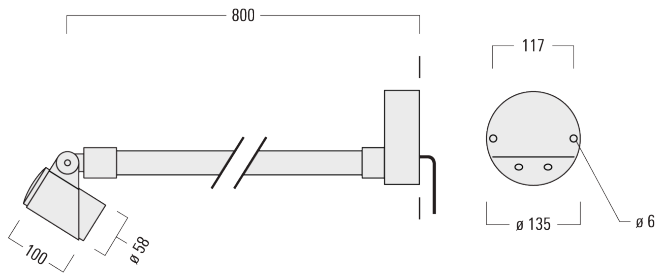

Knuckle permits 340° rotation, forward tilt 73° and backward tilt 90°.

Optical accessories are factory-installed. To be specified at time of ordering.

Weight	2.30 kg
Light distribution	symmetric, very narrow beam, sharp cut-off [EES]
Light source	LED-1/4W / 350 mA - 2700 K
CRI	80
Power supply	EC
LEDs	1
Rated input power	5 W

Nominal Lumen (lm)

LED Lumen	455
Total Lumen	455
T _j	85

Rated lumens (lm)

LED Lumen	382.2
Total Lumen	382.2
T _a	25

FLC301 Wall bracket

Specifications

Material description

Body	Marine-grade, all aluminium construction
Lens	Safety glass lens
Colours	<div style="display: flex; align-items: center;"> <div style="width: 20px; height: 15px; background-color: black; margin-right: 5px;"></div> <div>RAL9004 Signal black</div> </div> <div style="display: flex; align-items: center; margin-top: 5px;"> <div style="width: 20px; height: 15px; background-color: #cccccc; margin-right: 5px;"></div> <div>RAL9006 White aluminium</div> </div> <div style="display: flex; align-items: center; margin-top: 5px;"> <div style="width: 20px; height: 15px; background-color: #808080; margin-right: 5px;"></div> <div>RAL9007 Grey aluminium</div> </div> <div style="display: flex; align-items: center; margin-top: 5px;"> <div style="width: 20px; height: 15px; background-color: #333333; margin-right: 5px;"></div> <div>RAL7016 Anthracite grey</div> </div> <div style="display: flex; align-items: center; margin-top: 5px;"> <div style="width: 20px; height: 15px; background-color: #e0e0e0; margin-right: 5px;"></div> <div>RAL9016 Traffic white</div> </div>
Gasket	Silicone CCG® Controlled Compression Gasket
Fasteners	PCS hardware
Ingress protection	IP66
Impact resistance	IK07
Corrosion resistance	5CE
Windage	0.05 m ²