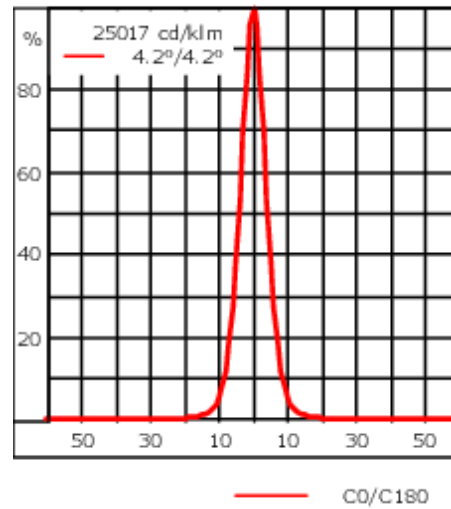

FLC301 Wall bracket

Specifications

Material description

Body	Marine-grade, all aluminium construction
Lens	Safety glass lens
Colours	RAL9004 Signal black RAL9006 White aluminium RAL9007 Grey aluminium RAL7016 Anthracite grey RAL9016 Traffic white
Gasket	Silicone CCG® Controlled Compression Gasket
Fasteners	PCS hardware
Ingress protection	IP66
Impact resistance	IK07
Corrosion resistance	5CE
Windage	0.05 m²

Electrical description

Driver / Ballast	Integral EC electronic converter

Additional information

Lifetime	Ta=25° L90B10 > 90000h
Energy efficiency class	D-E (Light source)