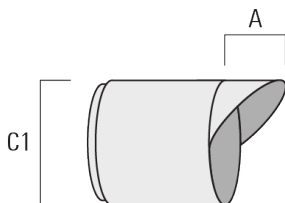

Knuckle permits 340° rotation, forward tilt 73° and backward tilt 90°.

Optical accessories are factory-installed. To be specified at time of ordering.

Weight	2.30 kg
Light distribution	symmetric, very narrow beam, sharp cut-off [EES]
Light source	LED-1/4W / 350 mA - 2700 K
CRI	80
Power supply	EC
LEDs	1
Rated input power	5 W

145-7213

FLC301 Wall bracket

we-ef

Optical Accessories

Linear spread lens

Description	Part ID	C1
Linear spread lens IO-180	145-7229	42.5

Wallwash lens

Description	Part ID	C1
IO-20-WW-FLC301-LED	145-7230	42.5

Honeycomb louvre

Description	Part ID	C1
Honeycomb louvre IW	145-7231	42.5

Glare shield

Description	Part ID	A	C1
Glare shield ES	145-7232	20.5	58

145-7213

FLC301 Wall bracket

we-ef

Snoot